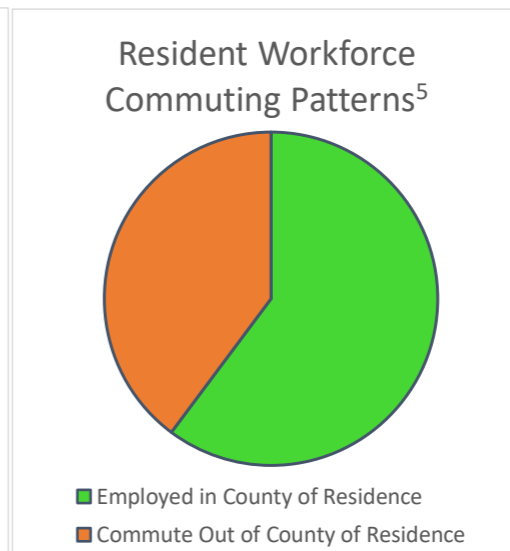

Flagler County Education Profile

Population, Birth, and Full-Time Equivalent Enrollment (FTE) Data

School Choice Data

Commuting and Migration Data

Sources:

- ¹Historical Enrollment Data: Department of Education
 - ²Forecasted Enrollment Data: PreK-12 Education Estimating Conference
 - ³Demographic Data: EDR (Population) and Department of Health (Births)
 - ⁴Scholarship Participation Data: Step Up for Students & AAA (>10 students displayed)
 - ⁵Workforce and Building Permit Data: US Census Bureau
- Note: FTE includes all Florida Education Finance Program funded students