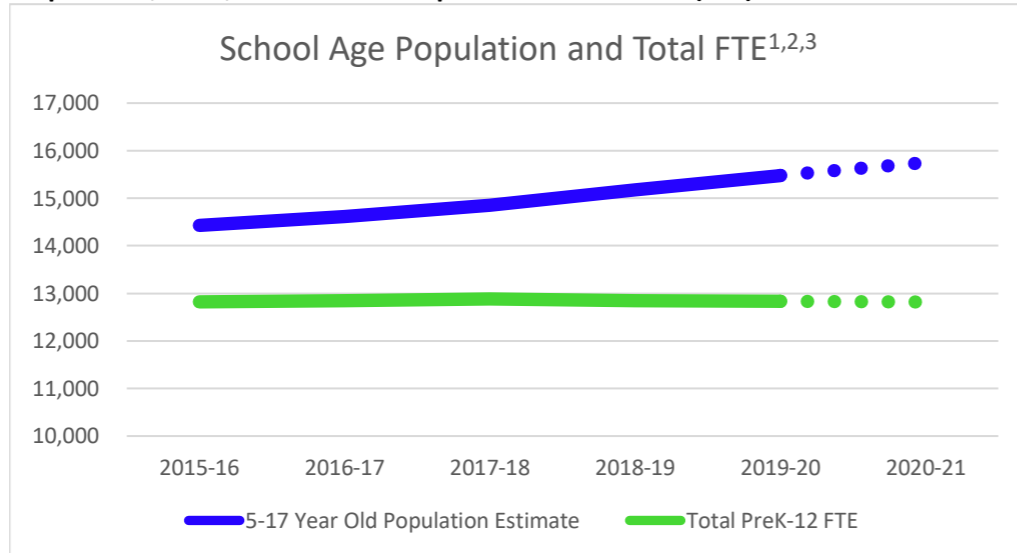

Flagler County Education Profile

Population, Birth, and Full-Time Equivalent Enrollment (FTE) Data

School Choice Data

Commuting and Migration Data

Sources:

- ¹Historical Enrollment Data: Department of Education
 - ²Forecasted Enrollment Data: PreK-12 Education Estimating Conference
 - ³Demographic Data: EDR (Population) and Department of Health (Births)
 - ⁴Scholarship Participation Data: Step Up for Students & AAA (>10 students displayed)
 - ⁵Workforce and Building Permit Data: US Census Bureau
- Note: FTE includes all Florida Education Finance Program funded students