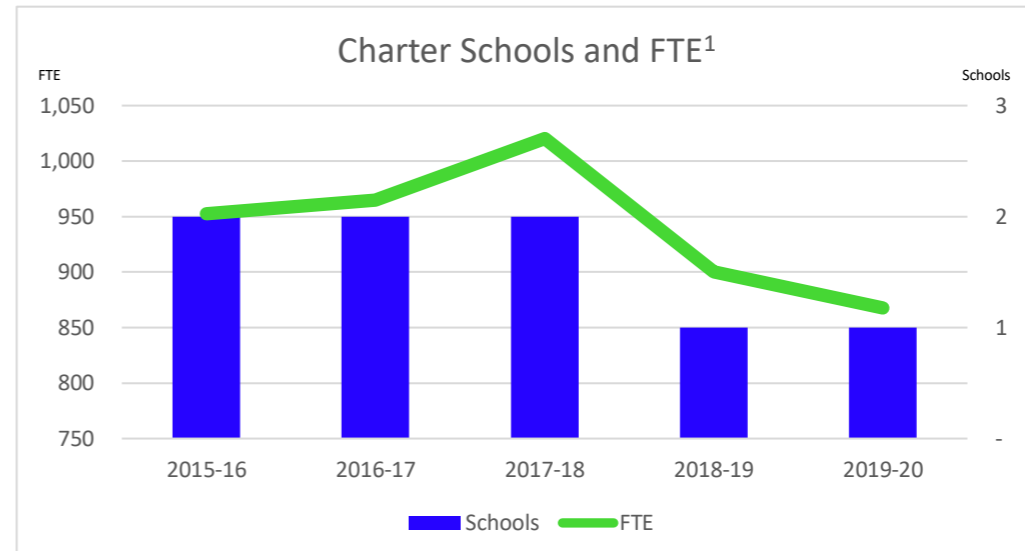

Flagler County Education Profile

Population, Birth, and Full-Time Equivalent Enrollment (FTE) Data

School Choice Data

Commuting and Migration Data

Sources:

- ¹Historical Enrollment Data: Department of Education
 - ²Forecasted Enrollment Data: PreK-12 Education Estimating Conference
 - ³Demographic Data: EDR (Population) and Department of Health (Births)
 - ⁴Scholarship Participation Data: Step Up for Students & AAA (>10 students displayed)
 - ⁵Workforce and Building Permit Data: US Census Bureau
- Note: FTE includes all Florida Education Finance Program funded students