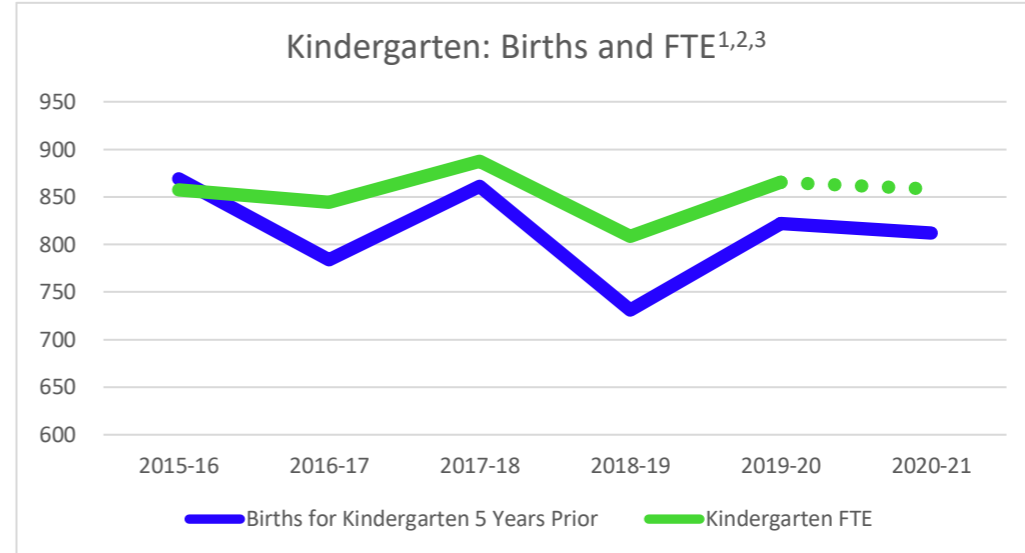

Flagler County Education Profile

Population, Birth, and Full-Time Equivalent Enrollment (FTE) Data

School Choice Data

Commuting and Migration Data

Sources:

- ¹Historical Enrollment Data: Department of Education
 - ²Forecasted Enrollment Data: PreK-12 Education Estimating Conference
 - ³Demographic Data: EDR (Population) and Department of Health (Births)
 - ⁴Scholarship Participation Data: Step Up for Students & AAA (>10 students displayed)
 - ⁵Workforce and Building Permit Data: US Census Bureau
- Note: FTE includes all Florida Education Finance Program funded students