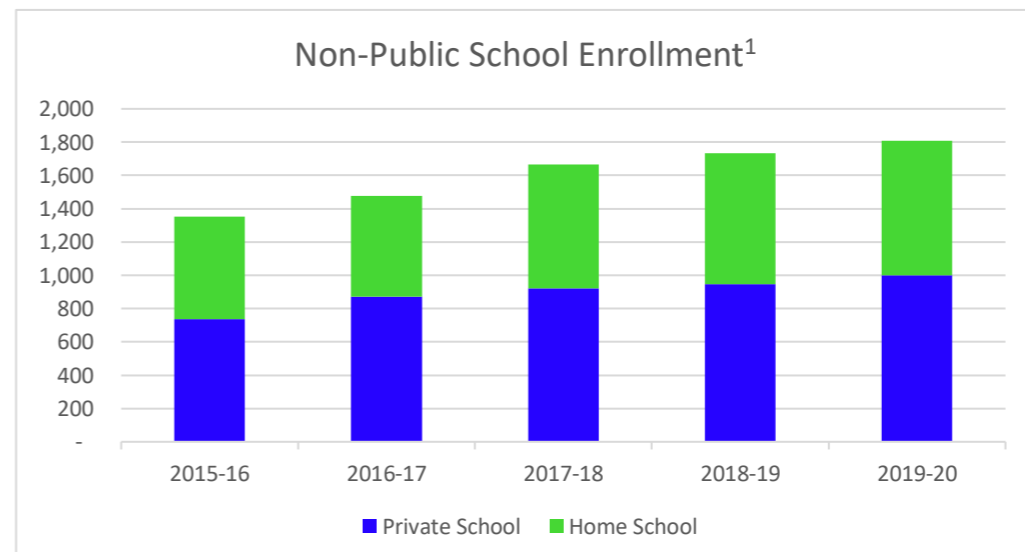

Flagler County Education Profile

Population, Birth, and Full-Time Equivalent Enrollment (FTE) Data

School Choice Data

Commuting and Migration Data

Sources:

- ¹Historical Enrollment Data: Department of Education
 - ²Forecasted Enrollment Data: PreK-12 Education Estimating Conference
 - ³Demographic Data: EDR (Population) and Department of Health (Births)
 - ⁴Scholarship Participation Data: Step Up for Students & AAA (>10 students displayed)
 - ⁵Workforce and Building Permit Data: US Census Bureau
- Note: FTE includes all Florida Education Finance Program funded students