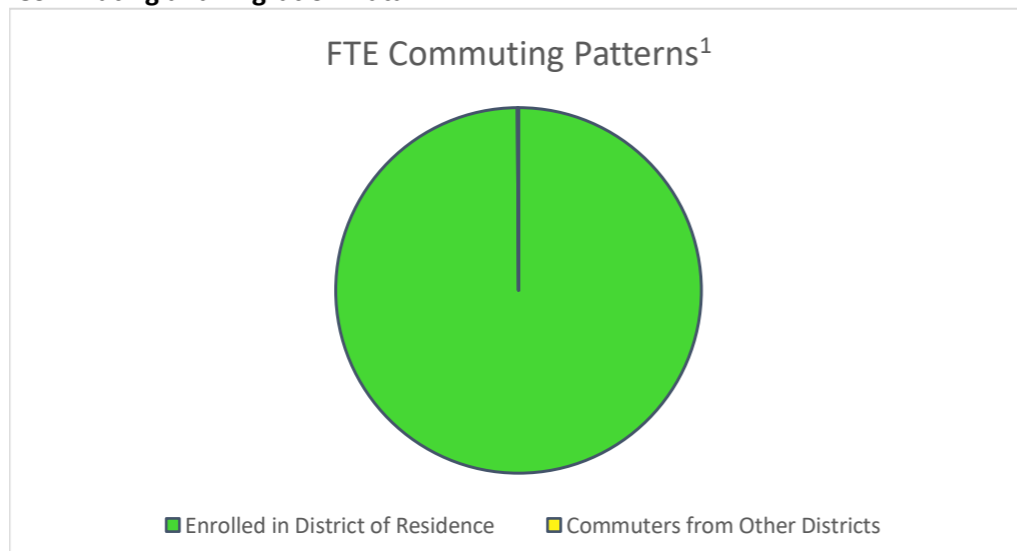

Flagler County Education Profile

Population, Birth, and Full-Time Equivalent Enrollment (FTE) Data

School Choice Data

Commuting and Migration Data

Sources:

- ¹Historical Enrollment Data: Department of Education
 - ²Forecasted Enrollment Data: PreK-12 Education Estimating Conference
 - ³Demographic Data: EDR (Population) and Department of Health (Births)
 - ⁴Scholarship Participation Data: Step Up for Students & AAA (>10 students displayed)
 - ⁵Workforce and Building Permit Data: US Census Bureau
- Note: FTE includes all Florida Education Finance Program funded students