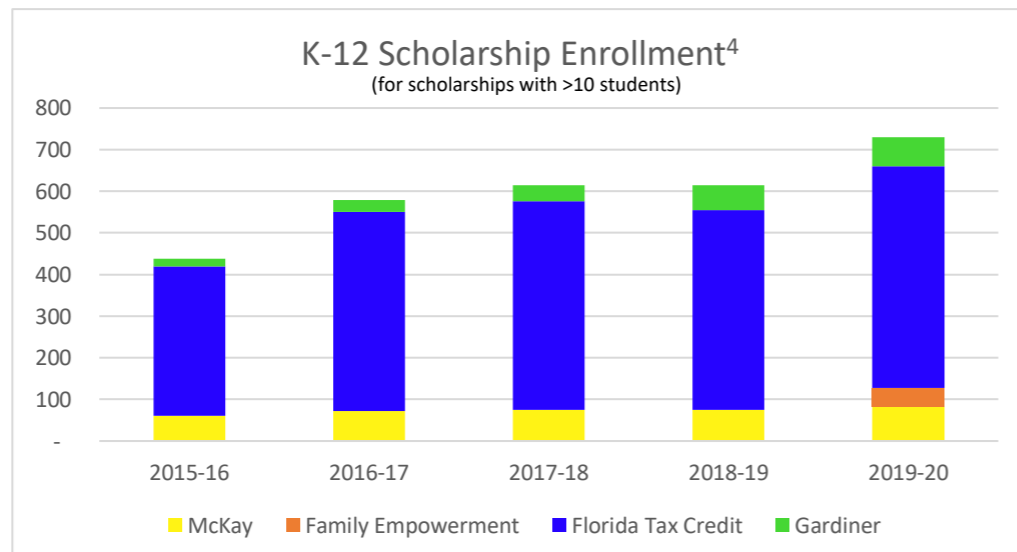

Flagler County Education Profile

Population, Birth, and Full-Time Equivalent Enrollment (FTE) Data

School Choice Data

Commuting and Migration Data

Sources:

- ¹Historical Enrollment Data: Department of Education
 - ²Forecasted Enrollment Data: PreK-12 Education Estimating Conference
 - ³Demographic Data: EDR (Population) and Department of Health (Births)
 - ⁴Scholarship Participation Data: Step Up for Students & AAA (>10 students displayed)
 - ⁵Workforce and Building Permit Data: US Census Bureau
- Note: FTE includes all Florida Education Finance Program funded students