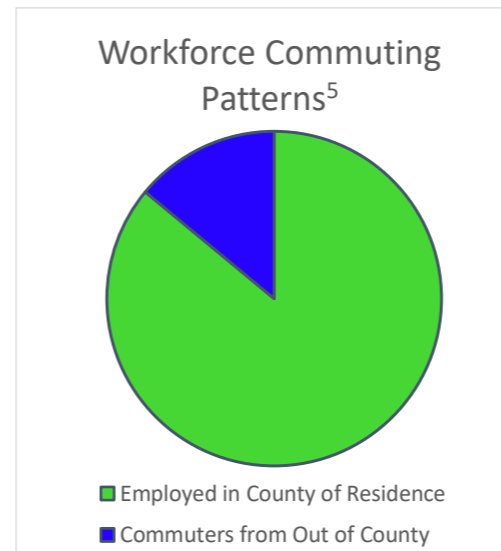

Flagler County Education Profile

Population, Birth, and Full-Time Equivalent Enrollment (FTE) Data

School Choice Data

Commuting and Migration Data

Sources:

- ¹Historical Enrollment Data: Department of Education
 - ²Forecasted Enrollment Data: PreK-12 Education Estimating Conference
 - ³Demographic Data: EDR (Population) and Department of Health (Births)
 - ⁴Scholarship Participation Data: Step Up for Students & AAA (>10 students displayed)
 - ⁵Workforce and Building Permit Data: US Census Bureau
- Note: FTE includes all Florida Education Finance Program funded students