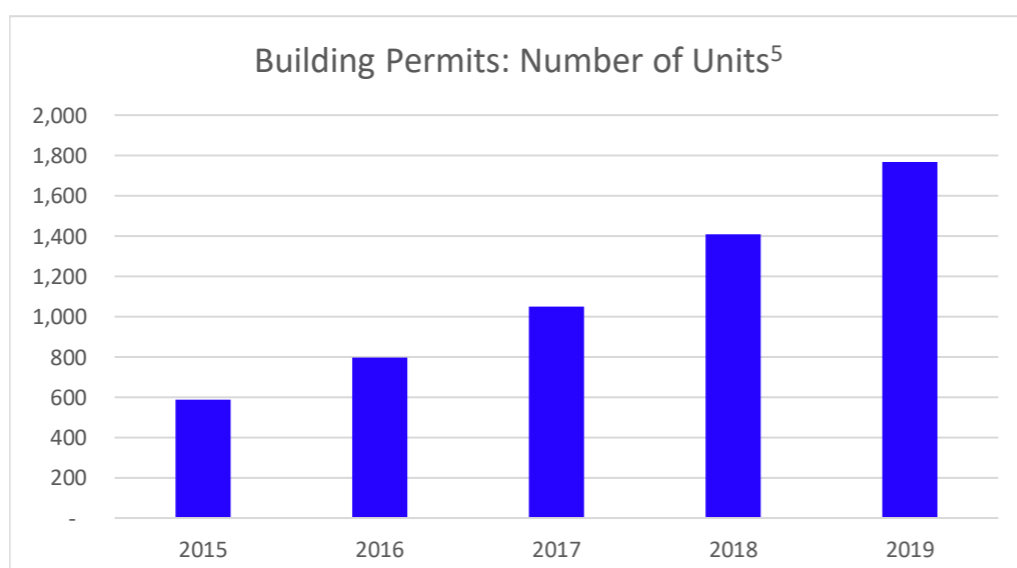

Flagler County Education Profile

Population, Birth, and Full-Time Equivalent Enrollment (FTE) Data

School Choice Data

Commuting and Migration Data

Sources:

- ¹Historical Enrollment Data: Department of Education
 - ²Forecasted Enrollment Data: PreK-12 Education Estimating Conference
 - ³Demographic Data: EDR (Population) and Department of Health (Births)
 - ⁴Scholarship Participation Data: Step Up for Students & AAA (>10 students displayed)
 - ⁵Workforce and Building Permit Data: US Census Bureau
- Note: FTE includes all Florida Education Finance Program funded students