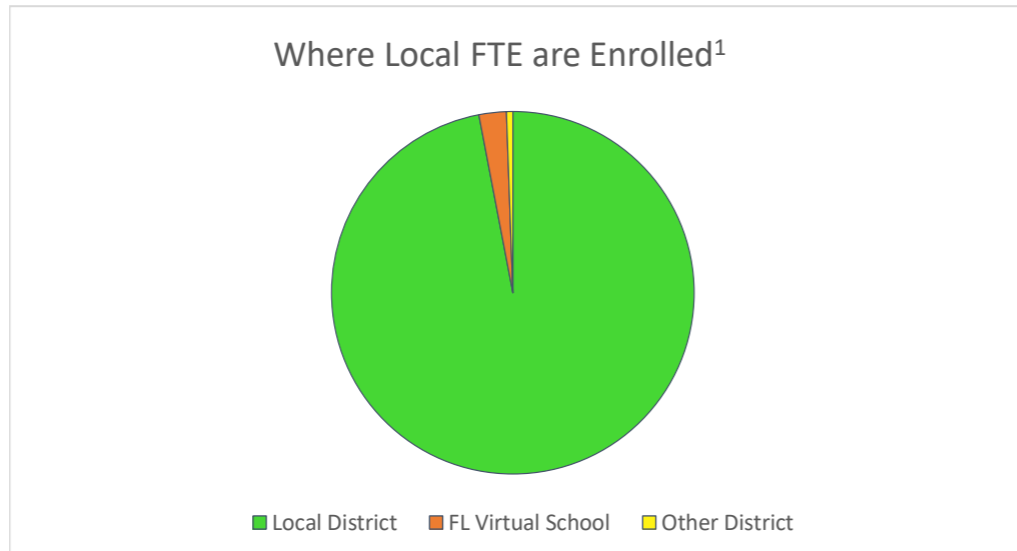

Flagler County Education Profile

Population, Birth, and Full-Time Equivalent Enrollment (FTE) Data

School Choice Data

Commuting and Migration Data

Sources:

- ¹Historical Enrollment Data: Department of Education
 - ²Forecasted Enrollment Data: PreK-12 Education Estimating Conference
 - ³Demographic Data: EDR (Population) and Department of Health (Births)
 - ⁴Scholarship Participation Data: Step Up for Students & AAA (>10 students displayed)
 - ⁵Workforce and Building Permit Data: US Census Bureau
- Note: FTE includes all Florida Education Finance Program funded students