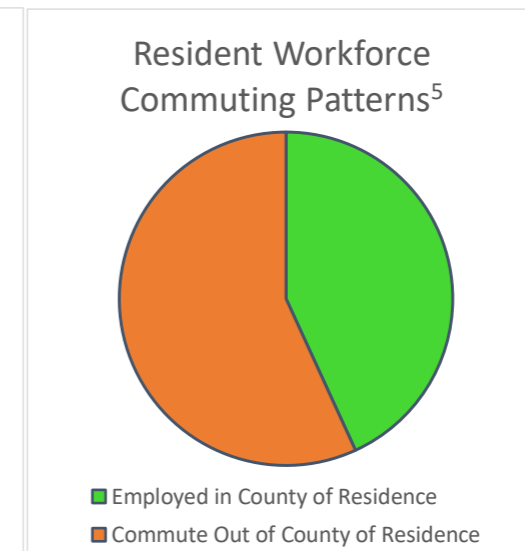

Gadsden County Education Profile

Population, Birth, and Full-Time Equivalent Enrollment (FTE) Data

School Choice Data

Commuting and Migration Data

Sources:

- ¹Historical Enrollment Data: Department of Education
 - ²Forecasted Enrollment Data: PreK-12 Education Estimating Conference
 - ³Demographic Data: EDR (Population) and Department of Health (Births)
 - ⁴Scholarship Participation Data: Step Up for Students & AAA (>10 students displayed)
 - ⁵Workforce and Building Permit Data: US Census Bureau
- Note: FTE includes all Florida Education Finance Program funded students