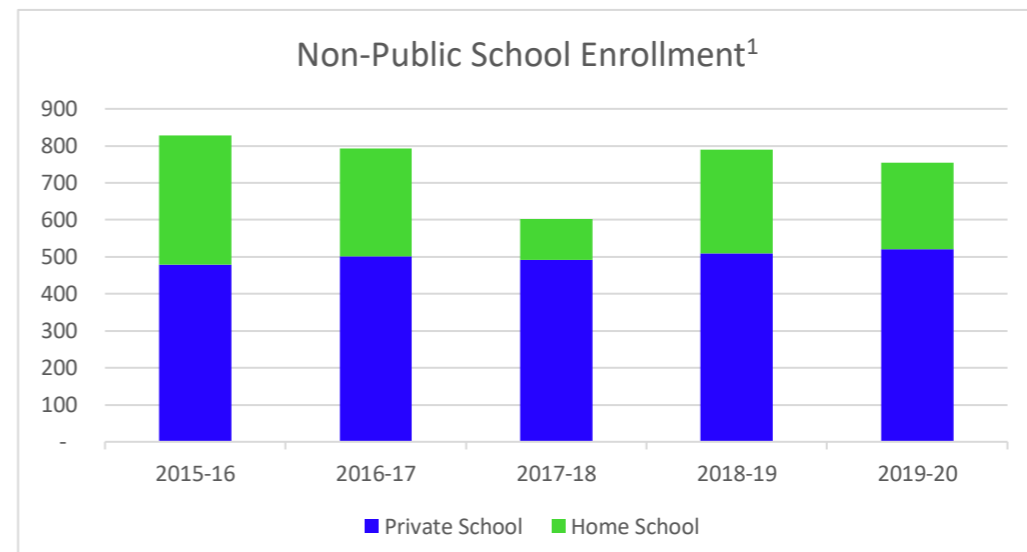

Gadsden County Education Profile

Population, Birth, and Full-Time Equivalent Enrollment (FTE) Data

School Choice Data

Commuting and Migration Data

Sources:

- ¹Historical Enrollment Data: Department of Education
 - ²Forecasted Enrollment Data: PreK-12 Education Estimating Conference
 - ³Demographic Data: EDR (Population) and Department of Health (Births)
 - ⁴Scholarship Participation Data: Step Up for Students & AAA (>10 students displayed)
 - ⁵Workforce and Building Permit Data: US Census Bureau
- Note: FTE includes all Florida Education Finance Program funded students