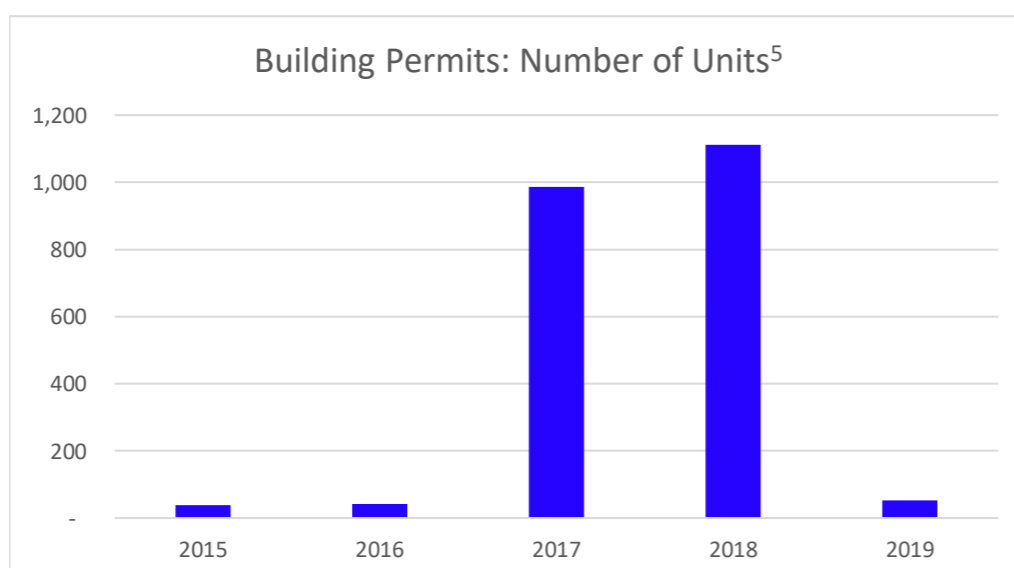

Gadsden County Education Profile

Population, Birth, and Full-Time Equivalent Enrollment (FTE) Data

School Choice Data

Commuting and Migration Data

Sources:

- ¹Historical Enrollment Data: Department of Education
 - ²Forecasted Enrollment Data: PreK-12 Education Estimating Conference
 - ³Demographic Data: EDR (Population) and Department of Health (Births)
 - ⁴Scholarship Participation Data: Step Up for Students & AAA (>10 students displayed)
 - ⁵Workforce and Building Permit Data: US Census Bureau
- Note: FTE includes all Florida Education Finance Program funded students