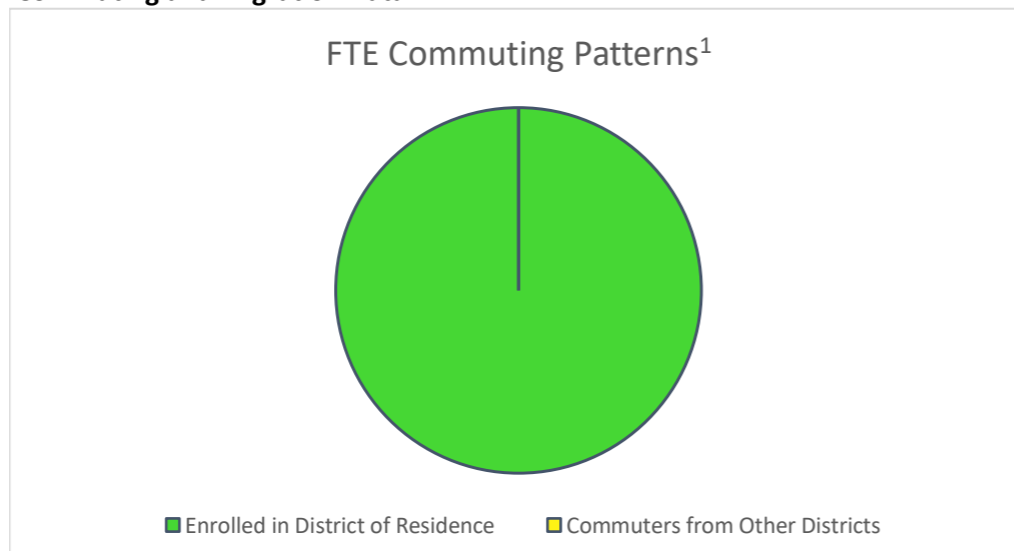

Gadsden County Education Profile

Population, Birth, and Full-Time Equivalent Enrollment (FTE) Data

School Choice Data

Commuting and Migration Data

Sources:

- ¹Historical Enrollment Data: Department of Education
 - ²Forecasted Enrollment Data: PreK-12 Education Estimating Conference
 - ³Demographic Data: EDR (Population) and Department of Health (Births)
 - ⁴Scholarship Participation Data: Step Up for Students & AAA (>10 students displayed)
 - ⁵Workforce and Building Permit Data: US Census Bureau
- Note: FTE includes all Florida Education Finance Program funded students