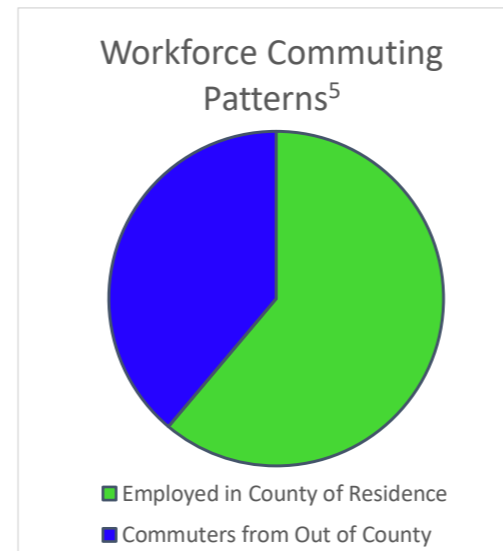

Gadsden County Education Profile

Population, Birth, and Full-Time Equivalent Enrollment (FTE) Data

School Choice Data

Commuting and Migration Data

Sources:

- ¹Historical Enrollment Data: Department of Education
 - ²Forecasted Enrollment Data: PreK-12 Education Estimating Conference
 - ³Demographic Data: EDR (Population) and Department of Health (Births)
 - ⁴Scholarship Participation Data: Step Up for Students & AAA (>10 students displayed)
 - ⁵Workforce and Building Permit Data: US Census Bureau
- Note: FTE includes all Florida Education Finance Program funded students