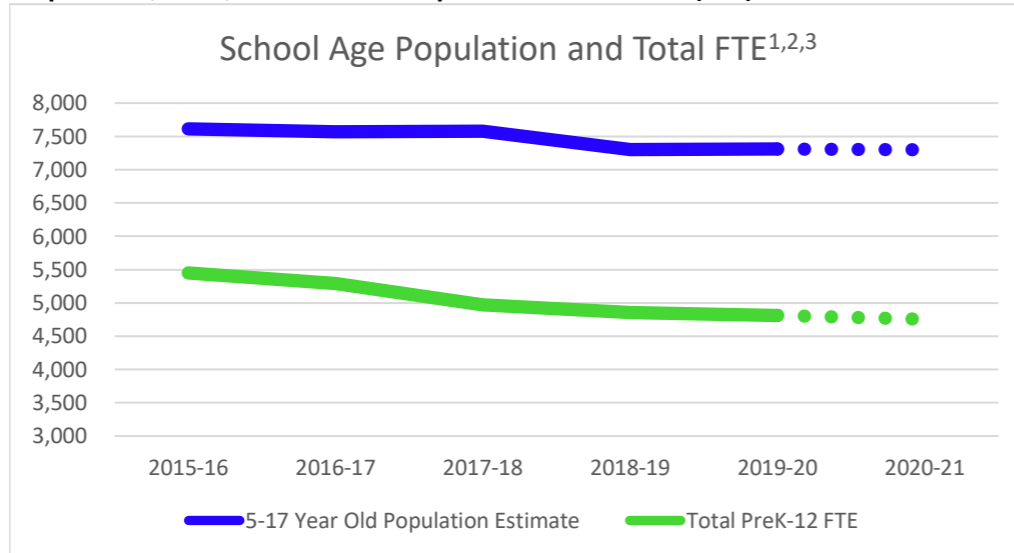

Gadsden County Education Profile

Population, Birth, and Full-Time Equivalent Enrollment (FTE) Data

School Choice Data

Commuting and Migration Data

Sources:

- ¹Historical Enrollment Data: Department of Education
 - ²Forecasted Enrollment Data: PreK-12 Education Estimating Conference
 - ³Demographic Data: EDR (Population) and Department of Health (Births)
 - ⁴Scholarship Participation Data: Step Up for Students & AAA (>10 students displayed)
 - ⁵Workforce and Building Permit Data: US Census Bureau
- Note: FTE includes all Florida Education Finance Program funded students