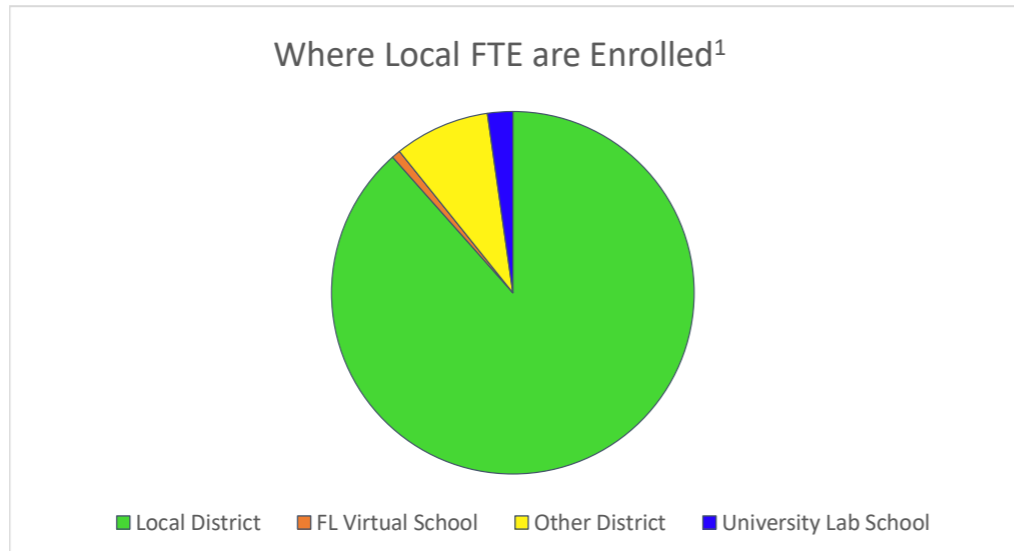

Gadsden County Education Profile

Population, Birth, and Full-Time Equivalent Enrollment (FTE) Data

School Choice Data

Commuting and Migration Data

Sources:

- ¹Historical Enrollment Data: Department of Education
 - ²Forecasted Enrollment Data: PreK-12 Education Estimating Conference
 - ³Demographic Data: EDR (Population) and Department of Health (Births)
 - ⁴Scholarship Participation Data: Step Up for Students & AAA (>10 students displayed)
 - ⁵Workforce and Building Permit Data: US Census Bureau
- Note: FTE includes all Florida Education Finance Program funded students