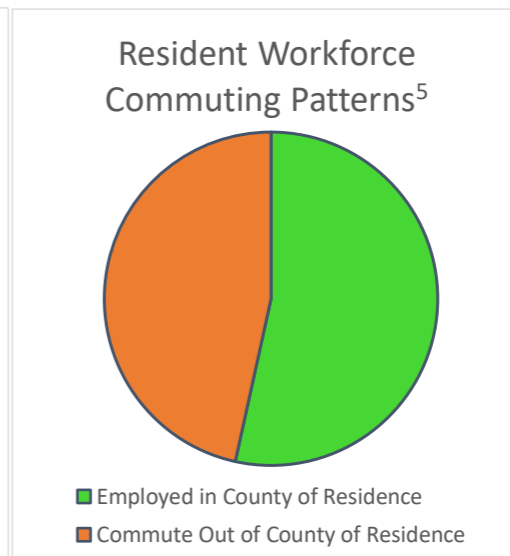

Liberty County Education Profile

Population, Birth, and Full-Time Equivalent Enrollment (FTE) Data

School Choice Data

Commuting and Migration Data

Sources:

- ¹Historical Enrollment Data: Department of Education
 - ²Forecasted Enrollment Data: PreK-12 Education Estimating Conference
 - ³Demographic Data: EDR (Population) and Department of Health (Births)
 - ⁴Scholarship Participation Data: Step Up for Students & AAA (>10 students displayed)
 - ⁵Workforce and Building Permit Data: US Census Bureau
- Note: FTE includes all Florida Education Finance Program funded students