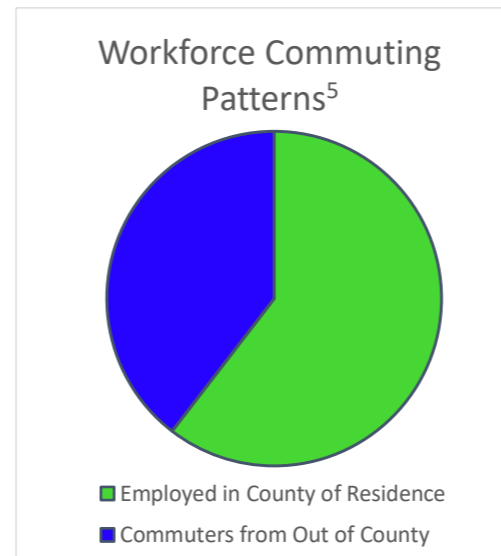

Liberty County Education Profile

Population, Birth, and Full-Time Equivalent Enrollment (FTE) Data

School Choice Data

Commuting and Migration Data

Sources:

- ¹Historical Enrollment Data: Department of Education
 - ²Forecasted Enrollment Data: PreK-12 Education Estimating Conference
 - ³Demographic Data: EDR (Population) and Department of Health (Births)
 - ⁴Scholarship Participation Data: Step Up for Students & AAA (>10 students displayed)
 - ⁵Workforce and Building Permit Data: US Census Bureau
- Note: FTE includes all Florida Education Finance Program funded students