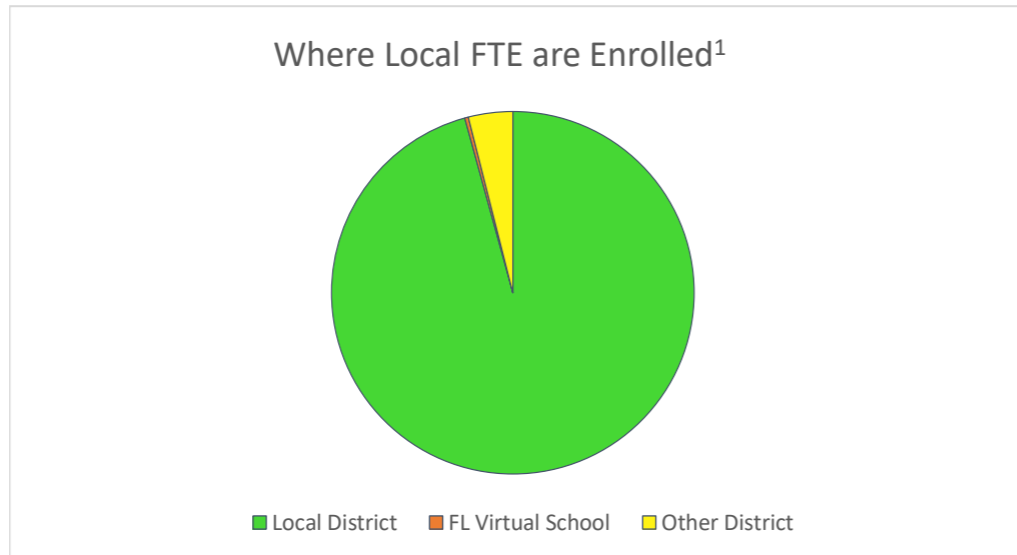

Liberty County Education Profile

Population, Birth, and Full-Time Equivalent Enrollment (FTE) Data

School Choice Data

Commuting and Migration Data

Sources:

- ¹Historical Enrollment Data: Department of Education
 - ²Forecasted Enrollment Data: PreK-12 Education Estimating Conference
 - ³Demographic Data: EDR (Population) and Department of Health (Births)
 - ⁴Scholarship Participation Data: Step Up for Students & AAA (>10 students displayed)
 - ⁵Workforce and Building Permit Data: US Census Bureau
- Note: FTE includes all Florida Education Finance Program funded students