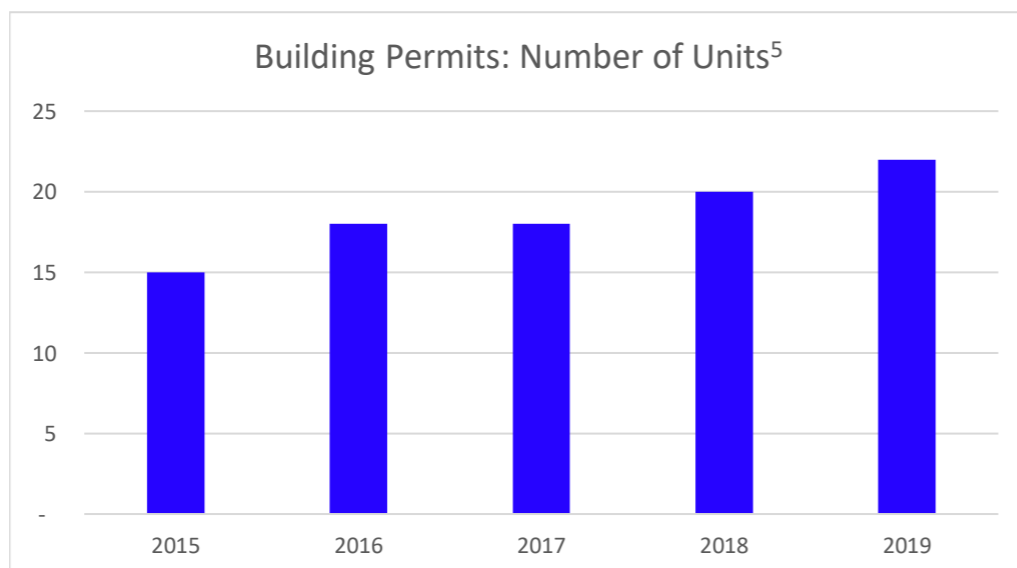

Liberty County Education Profile

Population, Birth, and Full-Time Equivalent Enrollment (FTE) Data

School Choice Data

Commuting and Migration Data

Sources:

- ¹Historical Enrollment Data: Department of Education
 - ²Forecasted Enrollment Data: PreK-12 Education Estimating Conference
 - ³Demographic Data: EDR (Population) and Department of Health (Births)
 - ⁴Scholarship Participation Data: Step Up for Students & AAA (>10 students displayed)
 - ⁵Workforce and Building Permit Data: US Census Bureau
- Note: FTE includes all Florida Education Finance Program funded students