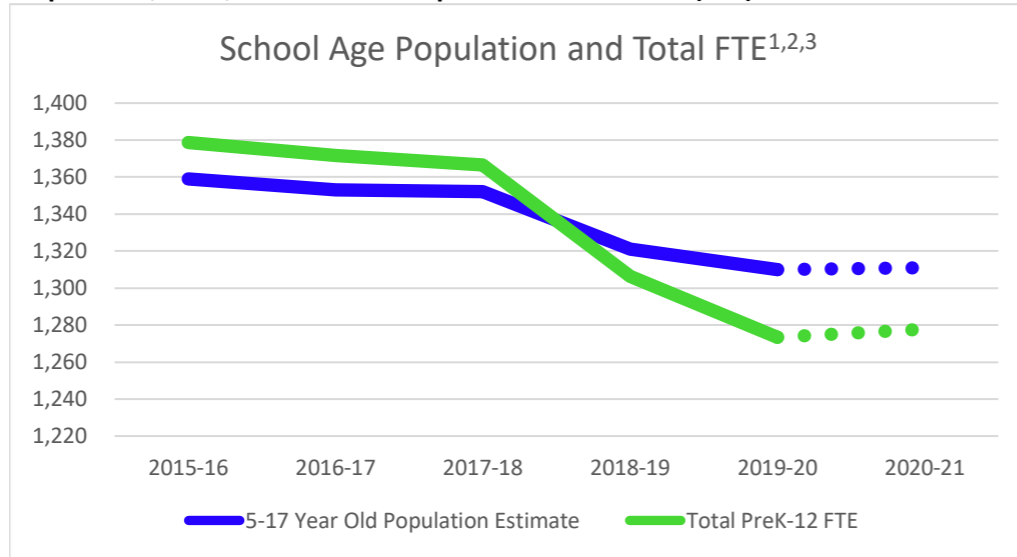

Liberty County Education Profile

Population, Birth, and Full-Time Equivalent Enrollment (FTE) Data

School Choice Data

Commuting and Migration Data

Sources:

- ¹Historical Enrollment Data: Department of Education
 - ²Forecasted Enrollment Data: PreK-12 Education Estimating Conference
 - ³Demographic Data: EDR (Population) and Department of Health (Births)
 - ⁴Scholarship Participation Data: Step Up for Students & AAA (>10 students displayed)
 - ⁵Workforce and Building Permit Data: US Census Bureau
- Note: FTE includes all Florida Education Finance Program funded students