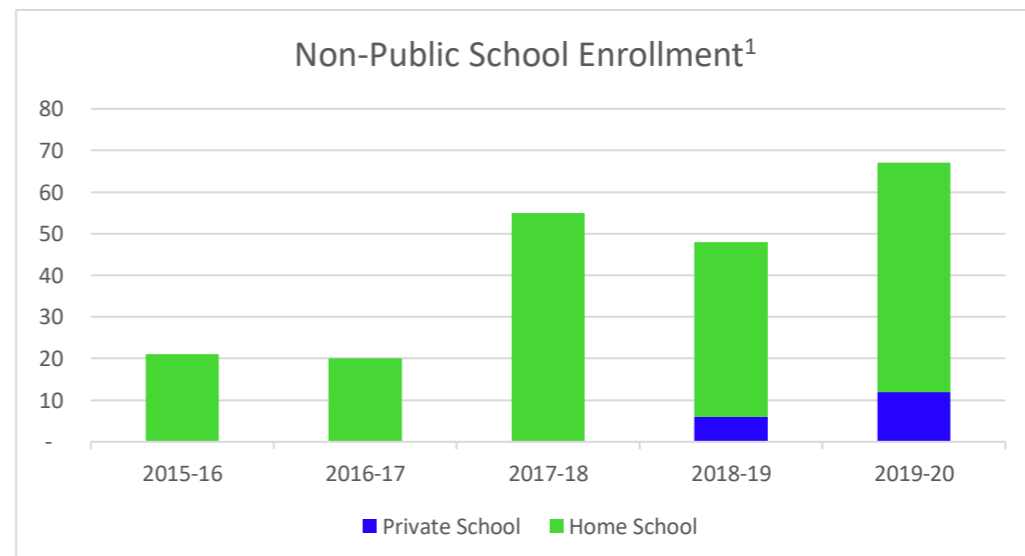

Liberty County Education Profile

Population, Birth, and Full-Time Equivalent Enrollment (FTE) Data

School Choice Data

Commuting and Migration Data

Sources:

- ¹Historical Enrollment Data: Department of Education
 - ²Forecasted Enrollment Data: PreK-12 Education Estimating Conference
 - ³Demographic Data: EDR (Population) and Department of Health (Births)
 - ⁴Scholarship Participation Data: Step Up for Students & AAA (>10 students displayed)
 - ⁵Workforce and Building Permit Data: US Census Bureau
- Note: FTE includes all Florida Education Finance Program funded students