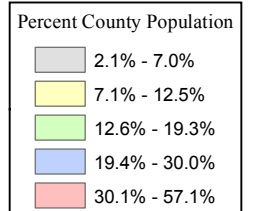

Statewide Percentages:
2000 = 14.6%   2010 = 16.0%

*Race categories are not in combination with any other race.
Source: U.S. Census Bureau PL94-171, 2010 and Summary File 1, 2000

Florida Legislative Office of
Economic & Demographic Research

111 W. Madison St, Rm 574
Tallahassee, FL 32399-1400
Phone 850.487.1402
URL: www.edr.state.fl.us
March 17, 2011