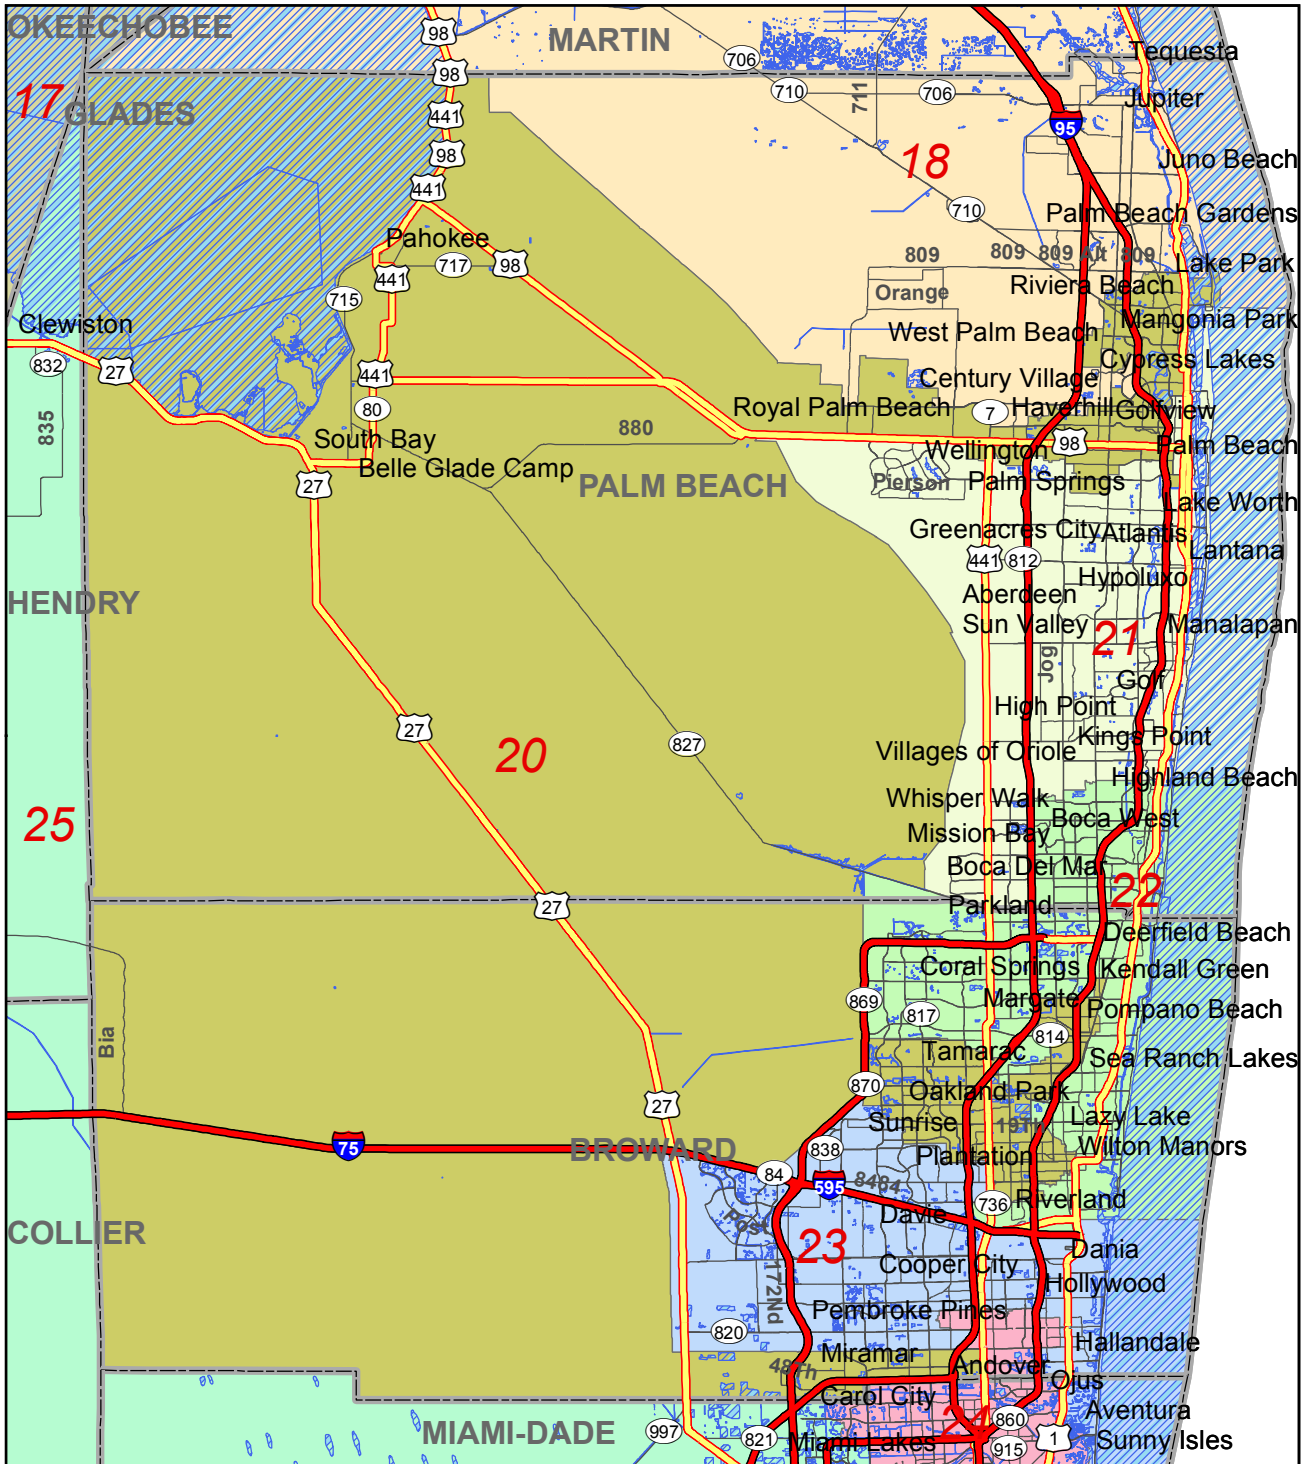

# 2015 Congressional Districts

Florida Legislature Office of  
Economic & Demographic Research  
111 W. Madison St., Rm. 574  
Tallahassee, FL 32399-1400  
Phone: 850.487.1402  
URL: [edr.state.fl.us](http://edr.state.fl.us)  
January 5, 2016

- Limited Access Freeway
- Highway
- Local Road
- County Boundary
- Water Bodies
- District 20 Boundary