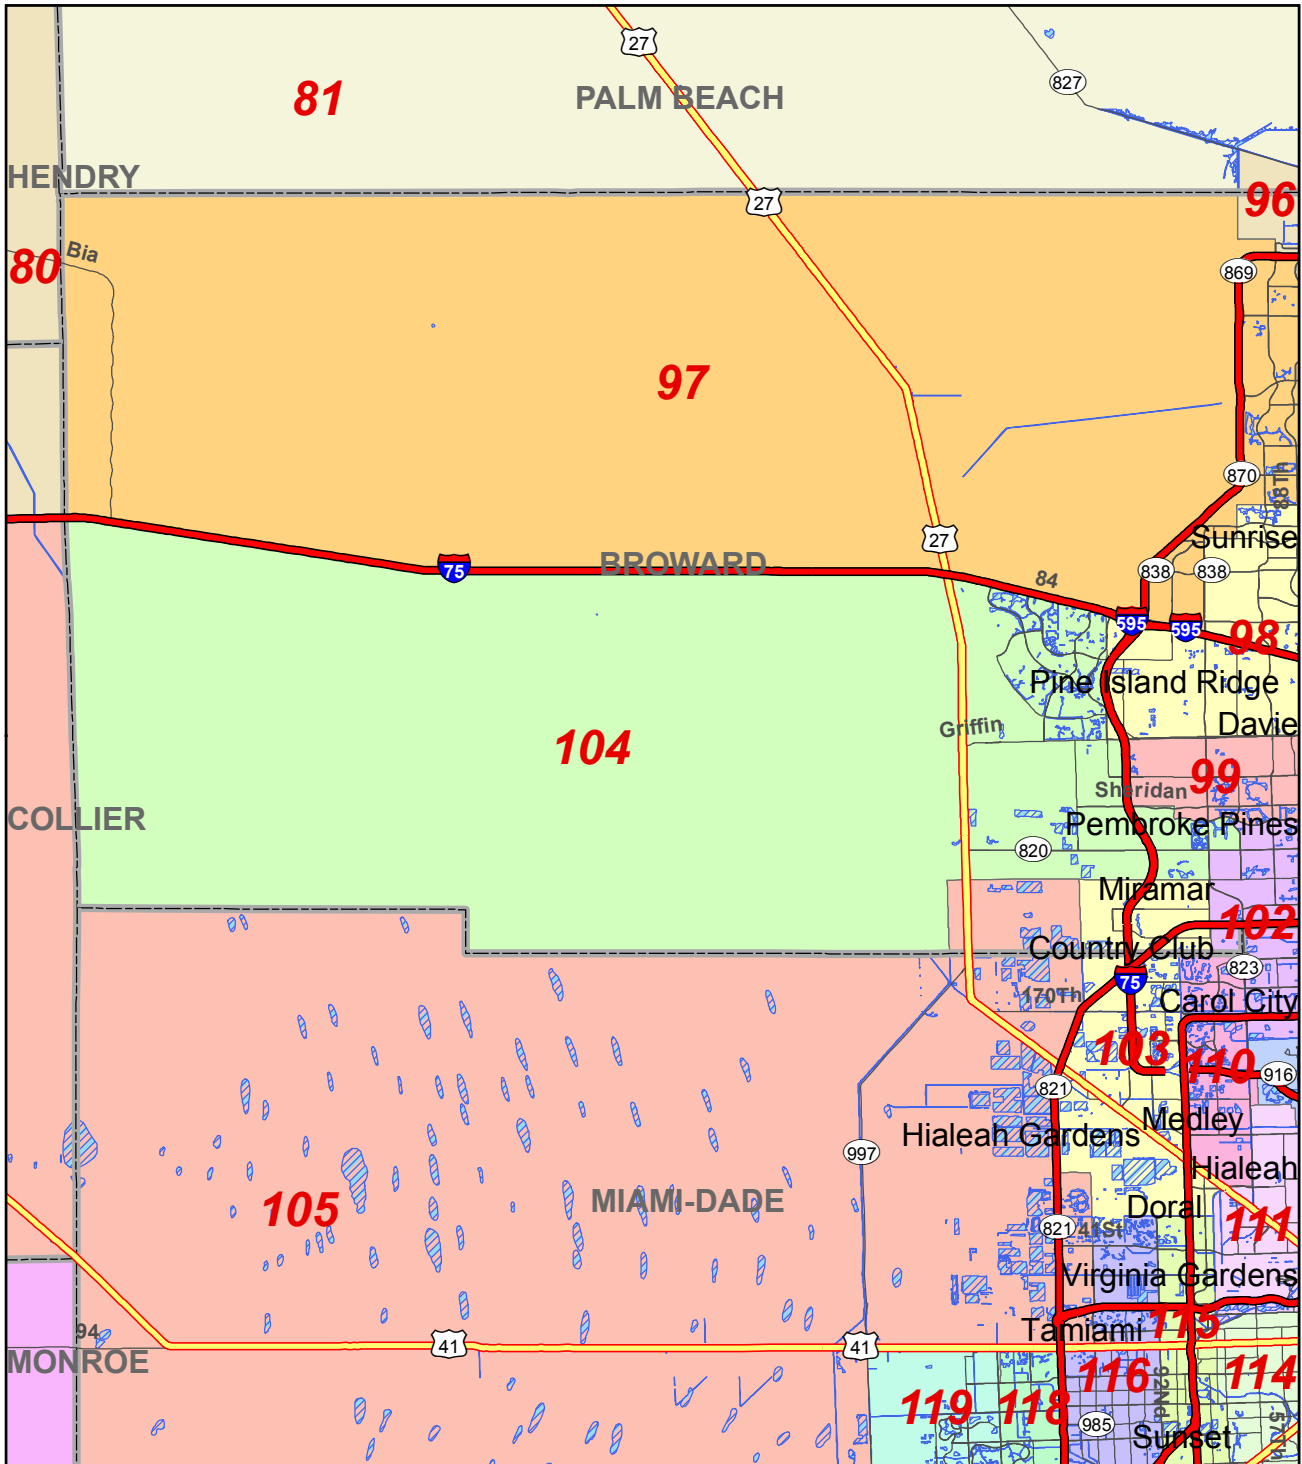

# 2012 State House District 104 and Surrounding Area

Florida Legislature Office of  
Economic & Demographic Research  
111 W. Madison St., Rm. 574  
Tallahassee, FL 32399-1400  
Phone: 850.487.1402  
URL: [edr.state.fl.us](http://edr.state.fl.us)  
October 2012

- Limited Access Freeway
- Highway
- Local Road
- County Boundary
- Water Bodies
- District 104 Boundary