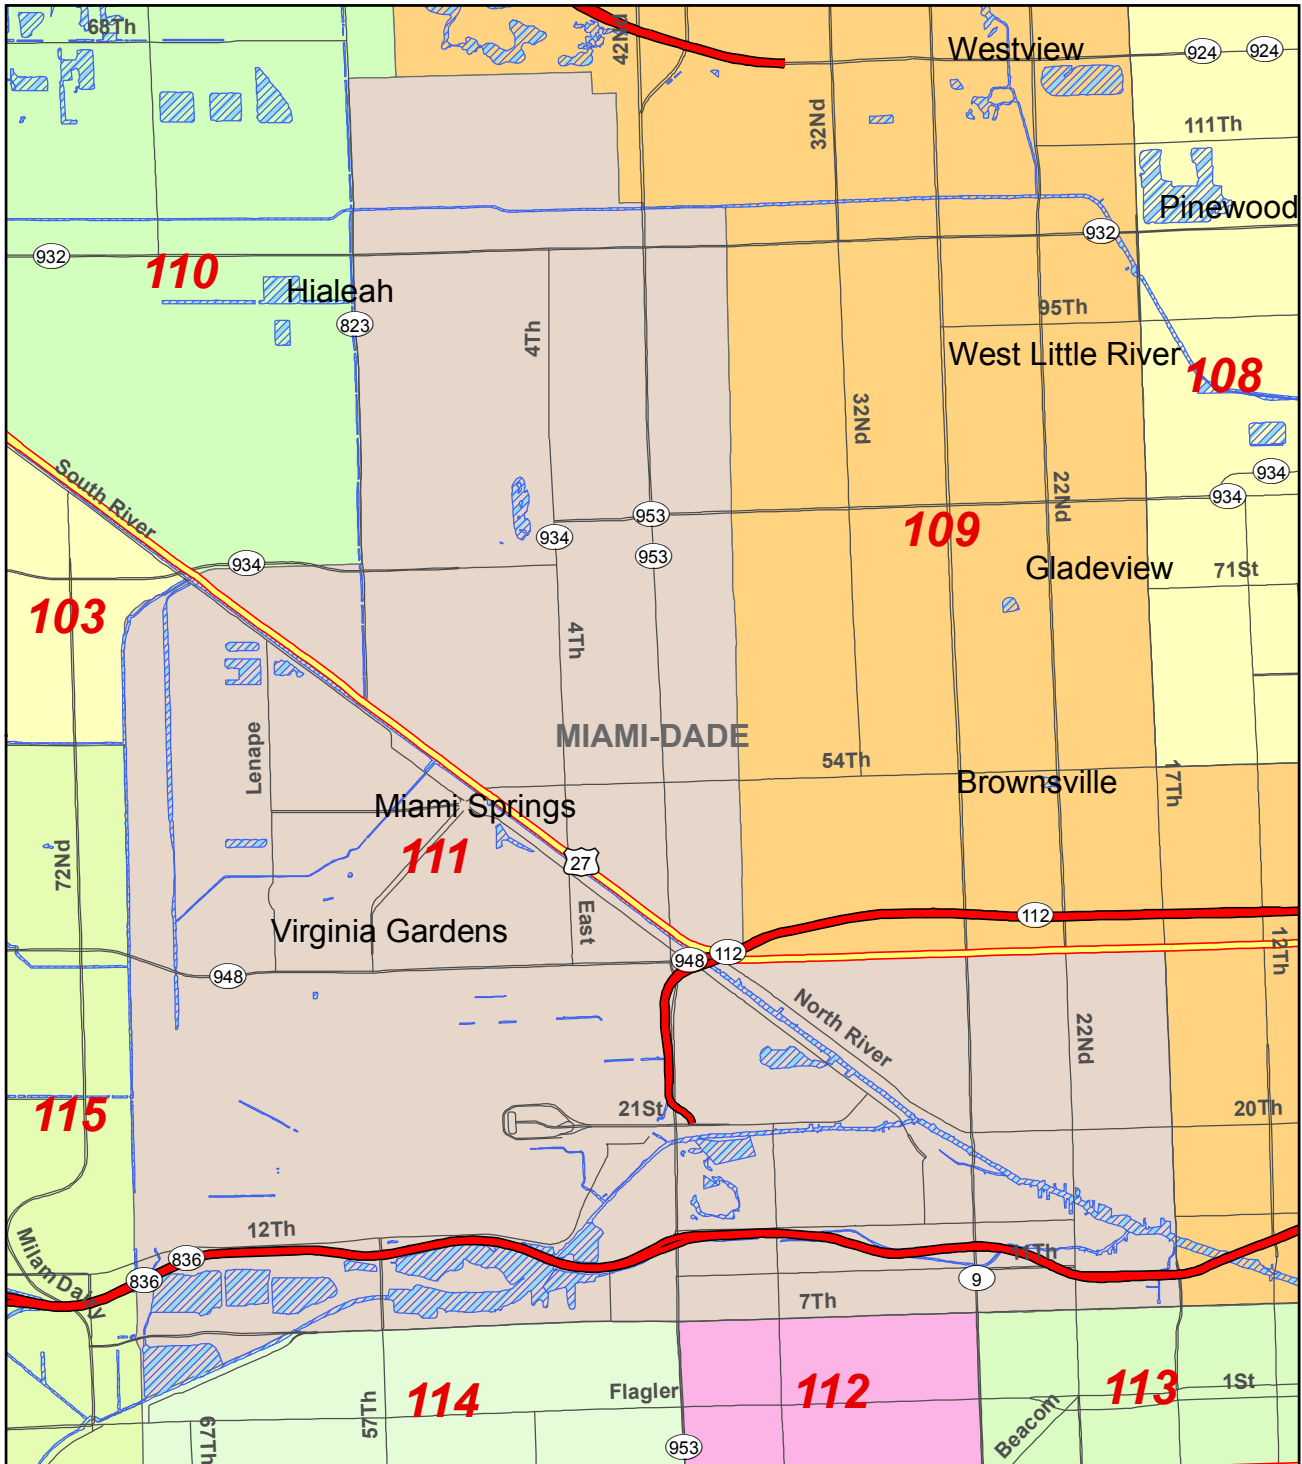

2012 State House District 111 and Surrounding Area

Florida Legislature Office of
Economic & Demographic Research
111 W. Madison St., Rm. 574
Tallahassee, FL 32399-1400
Phone: 850.487.1402
URL: edr.state.fl.us
October 2012

2012 State House Districts (H000H9049)

- Limited Access Freeway
- Highway
- Local Road
- County Boundary
- Water Bodies
- District 111 Boundary