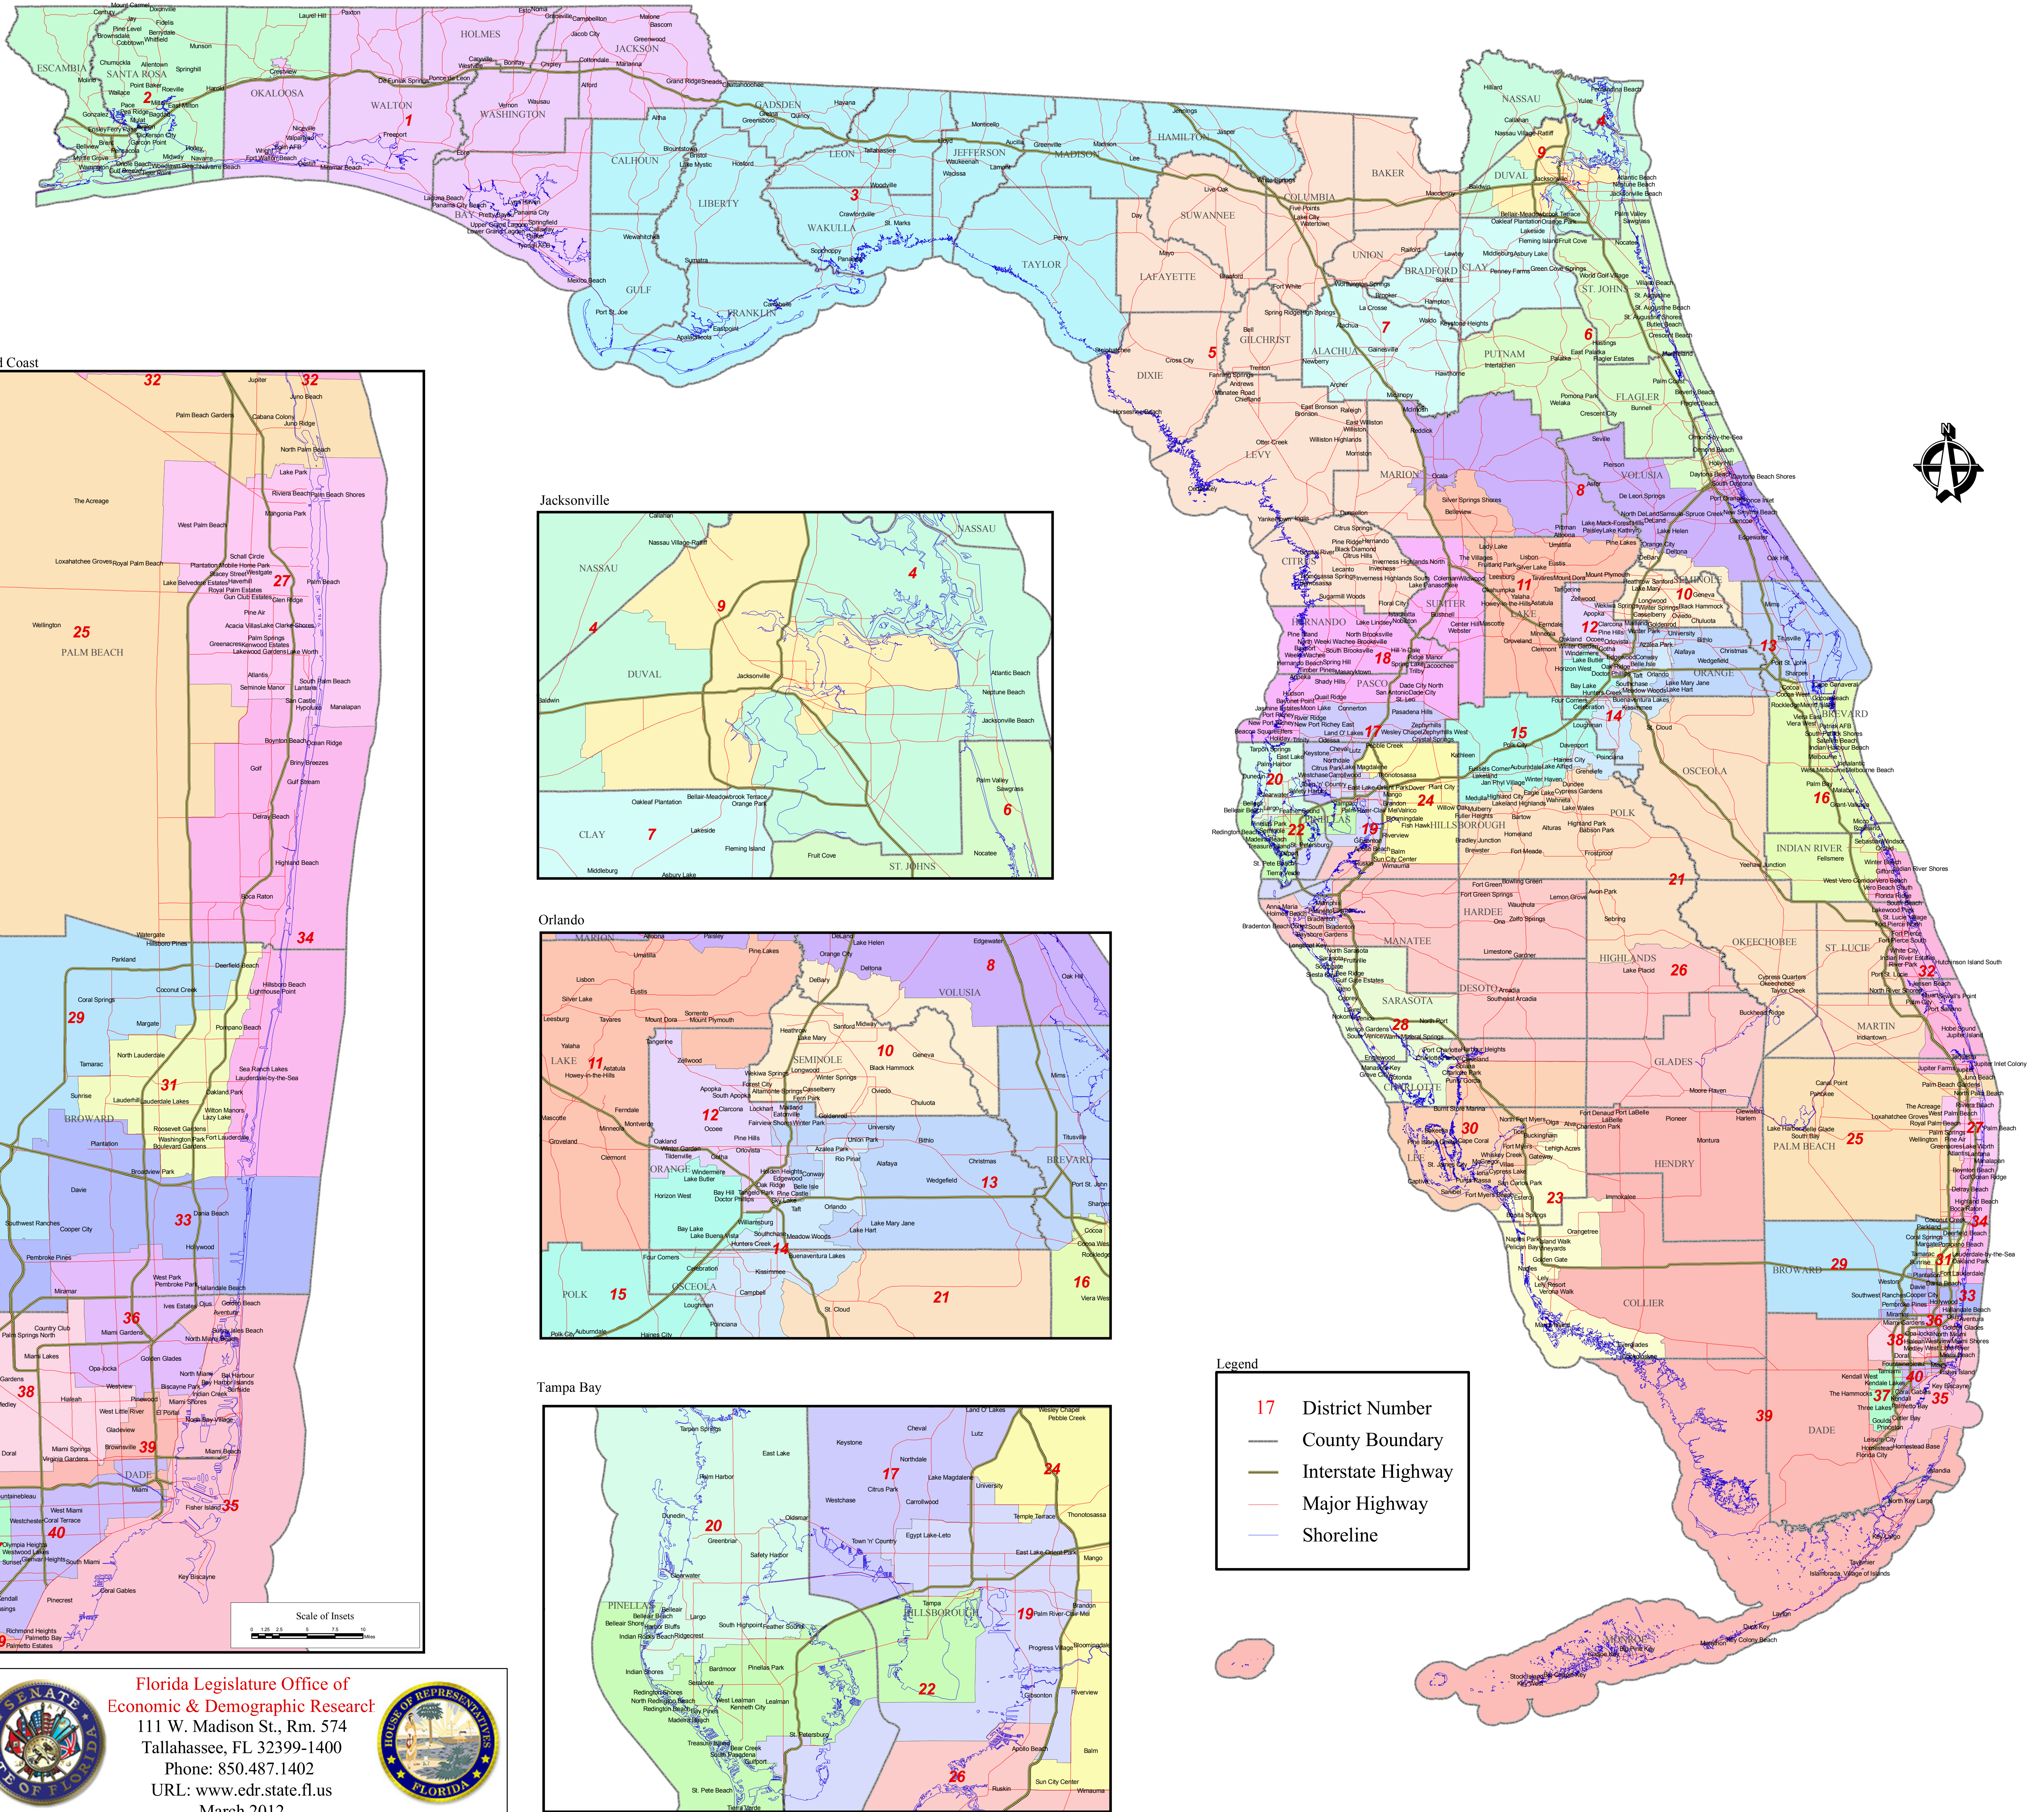

2012 STATE SENATE DISTRICTS

Legend

- 17 District Number
- County Boundary
- Interstate Highway
- Major Highway
- Shoreline

Florida Legislature Office of
Economic & Demographic Research
111 W. Madison St., Rm. 574
Tallahassee, FL 32399-1400
Phone: 850.487.1402
URL: www.edr.state.fl.us
March 2012