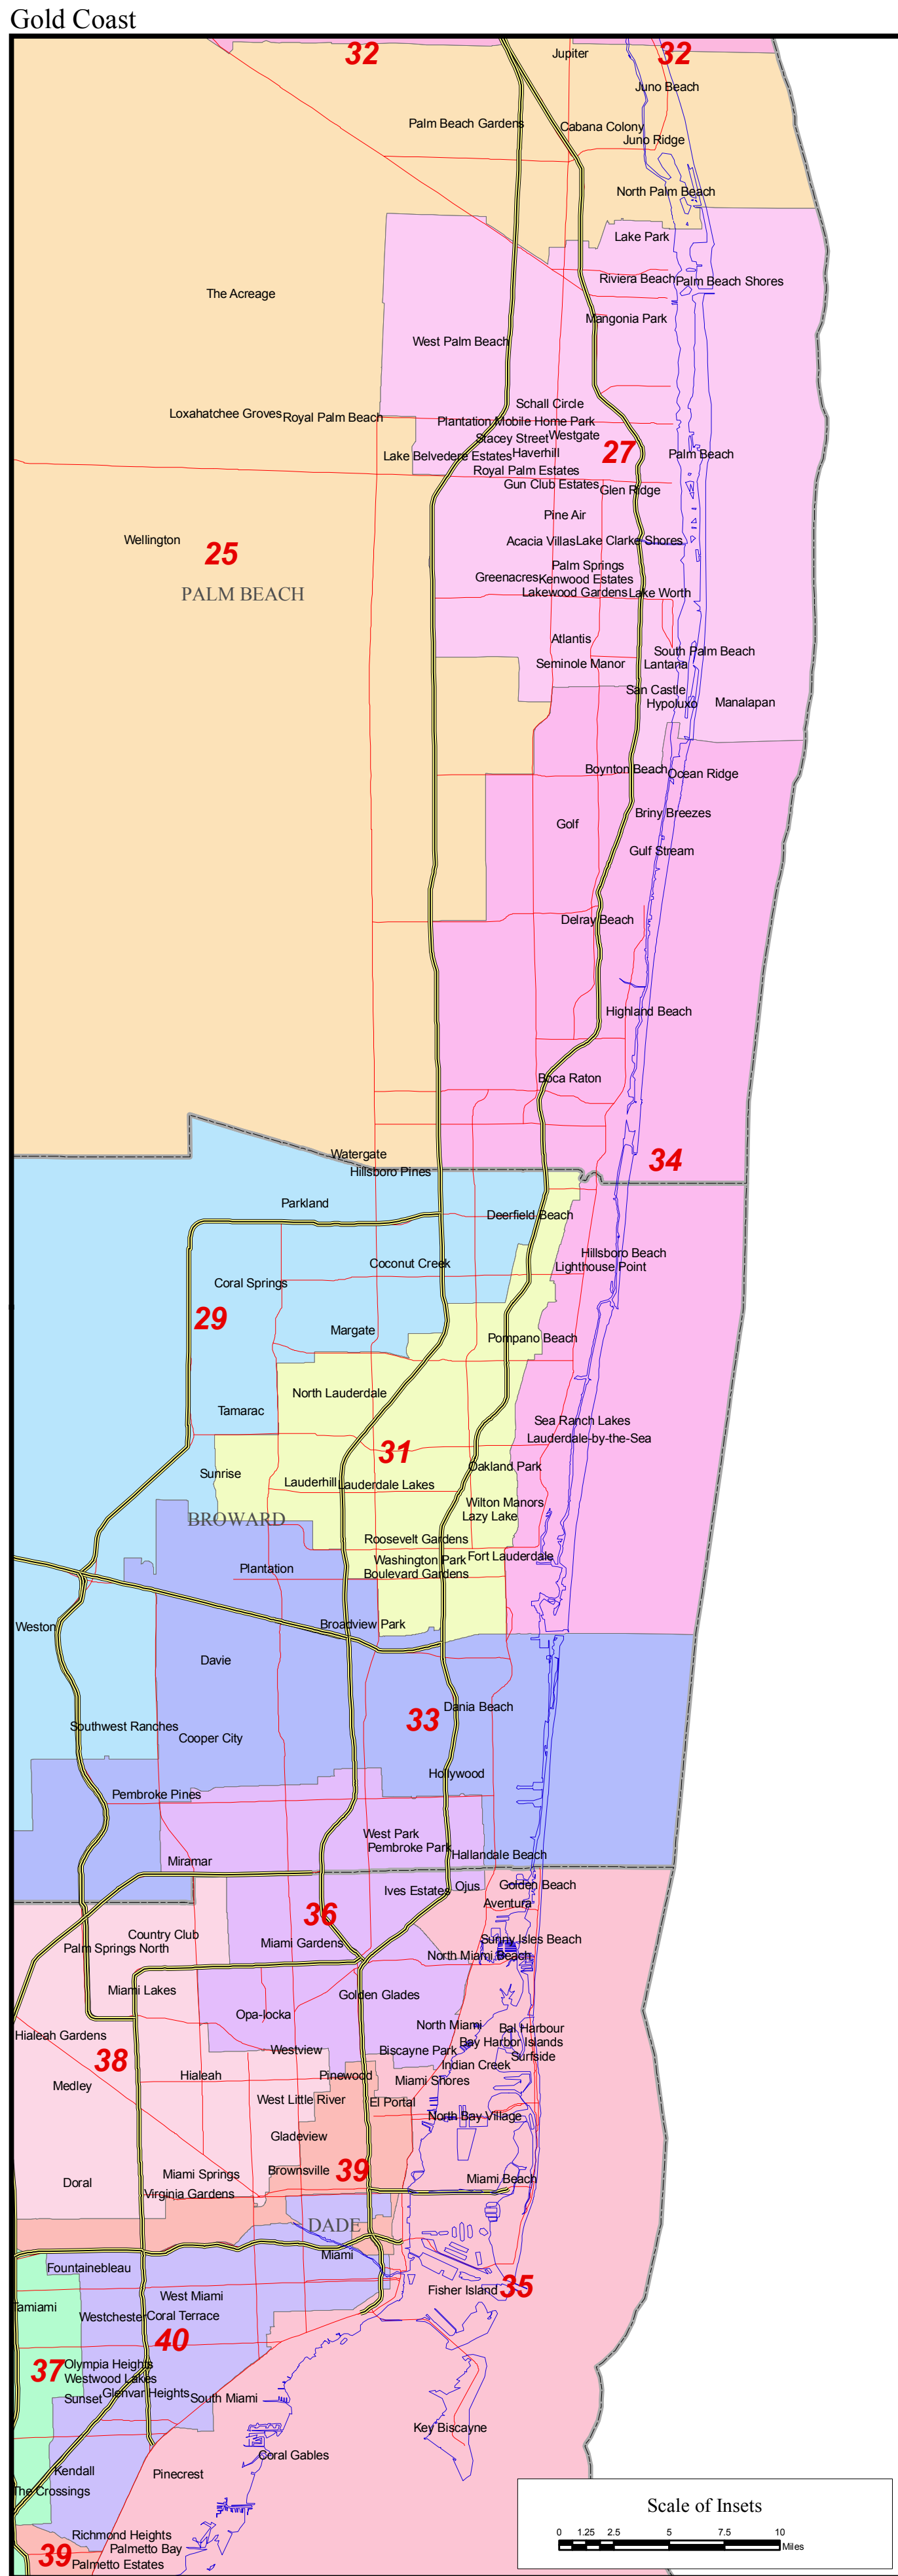

2012 STATE SENATE DISTRICTS

Legend

- 17 District Number
- County Boundary
- Interstate Highway
- Major Highway
- Shoreline

Florida Legislature Office of
Economic & Demographic Research
111 W. Madison St., Rm. 574
Tallahassee, FL 32399-1400
Phone: 850.487.1402
URL: www.edr.state.fl.us
March 2012