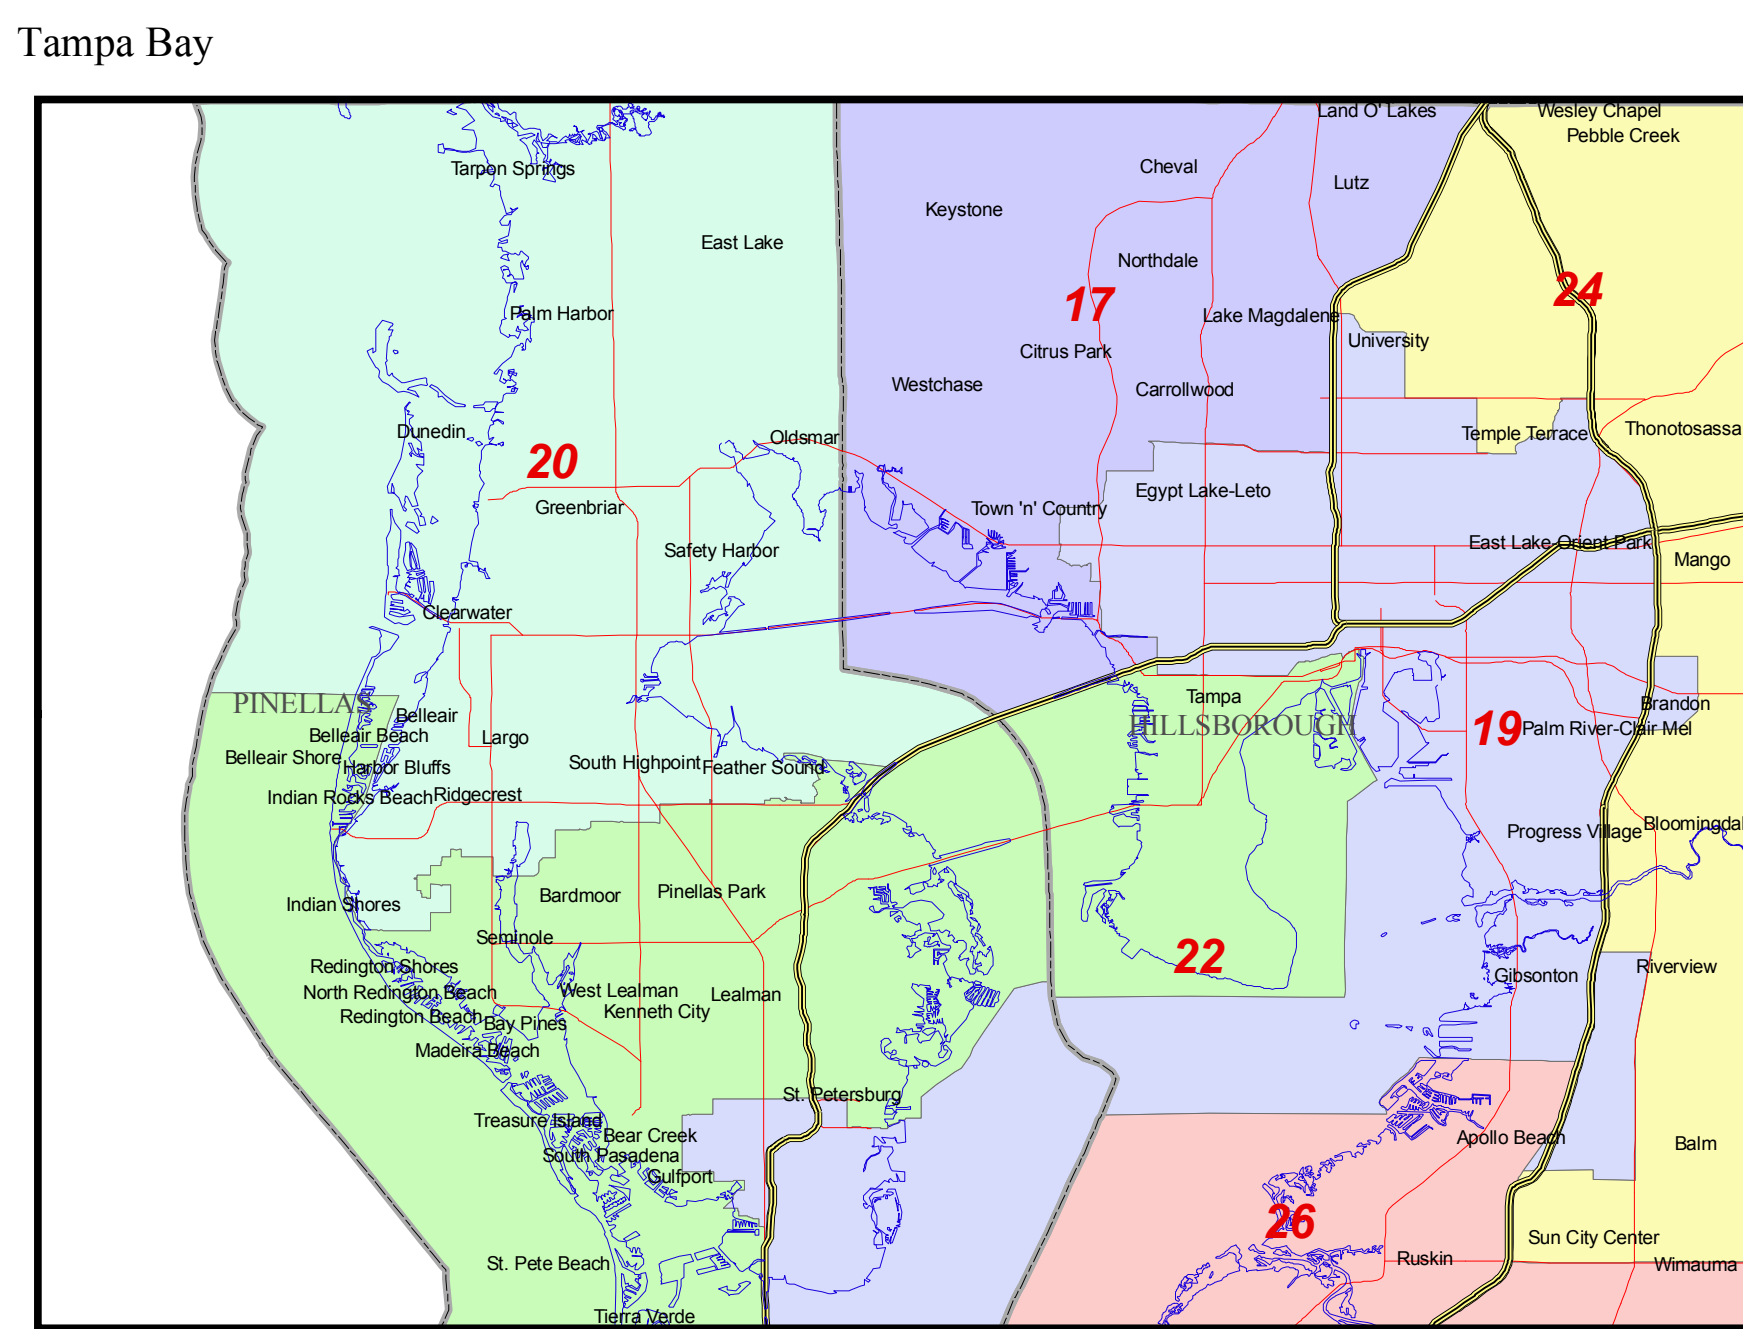

2012 STATE SENATE DISTRICTS

Legend

- 17 District Number
- County Boundary
- Interstate Highway
- Major Highway
- Shoreline

Florida Legislature Office of
Economic & Demographic Research
111 W. Madison St., Rm. 574
Tallahassee, FL 32399-1400
Phone: 850.487.1402
URL: www.edr.state.fl.us
March 2012