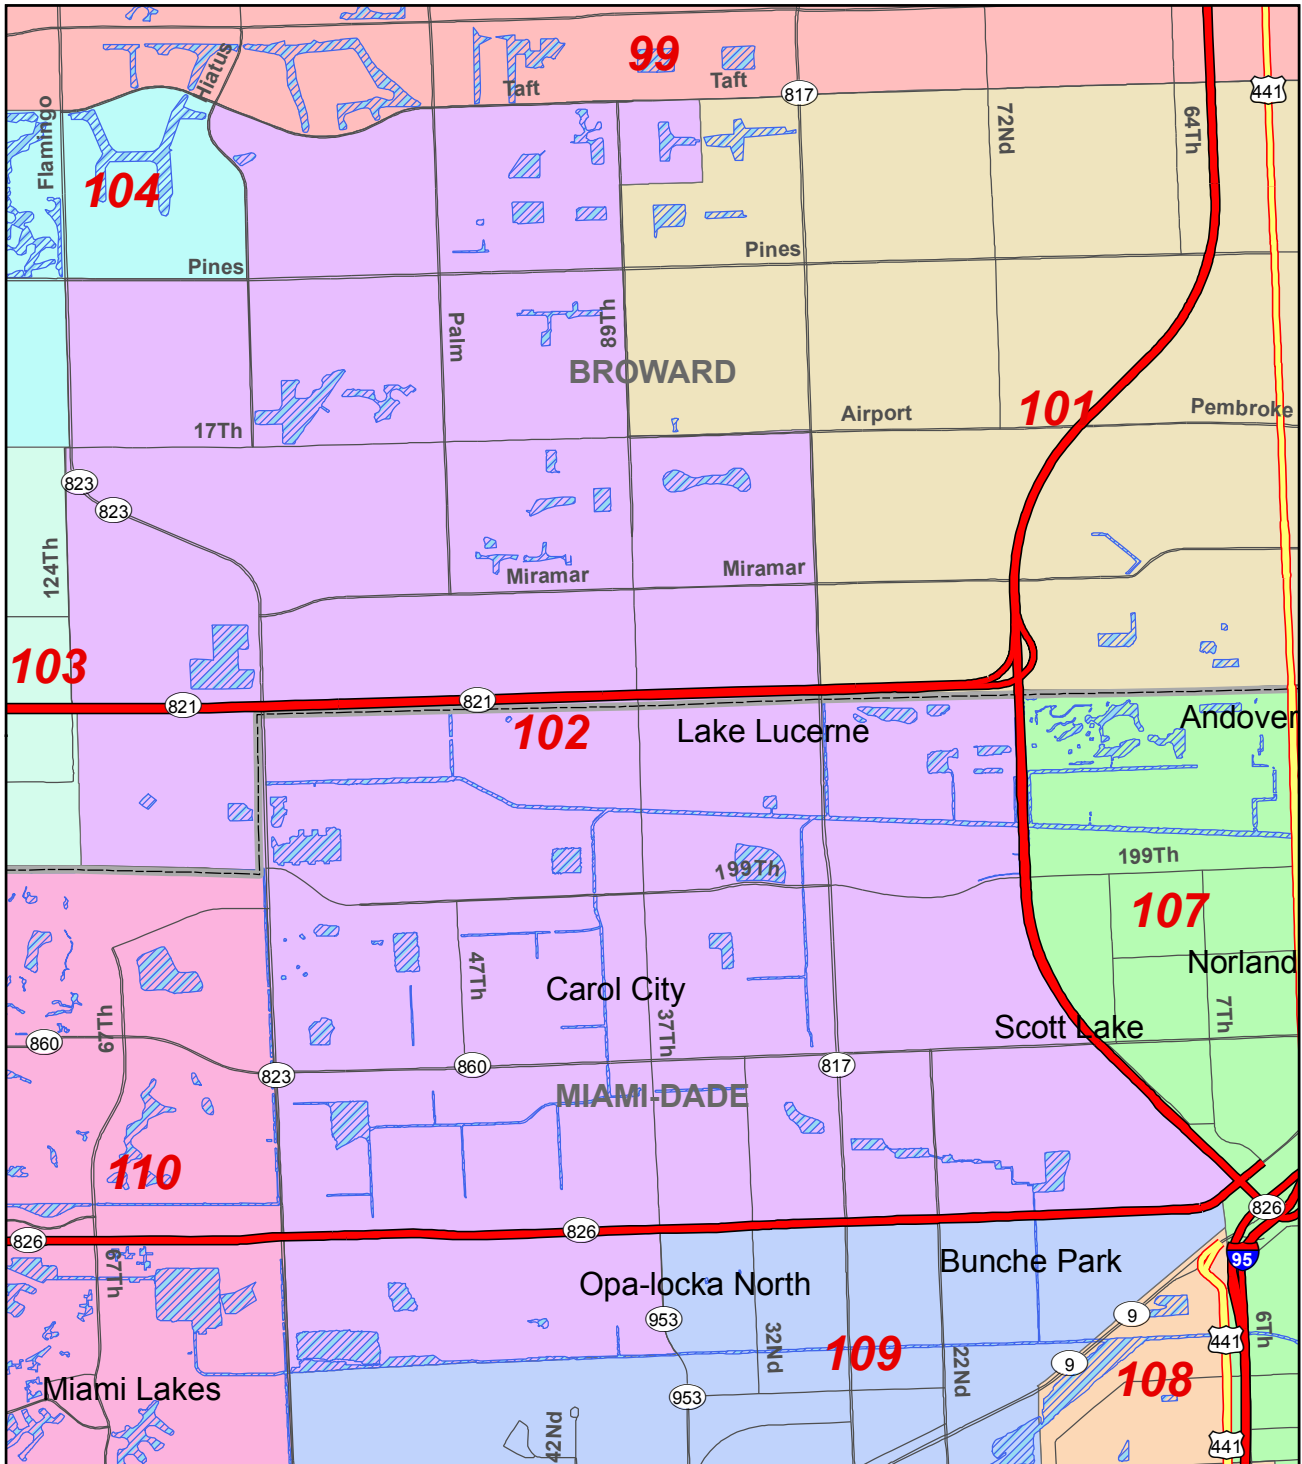

2012 State House District 102 and Surrounding Area

Florida Legislature Office of
Economic & Demographic Research
111 W. Madison St., Rm. 574
Tallahassee, FL 32399-1400
Phone: 850.487.1402
URL: edr.state.fl.us
October 2012

- Limited Access Freeway
- Highway
- Local Road
- County Boundary
- Water Bodies
- District 102 Boundary