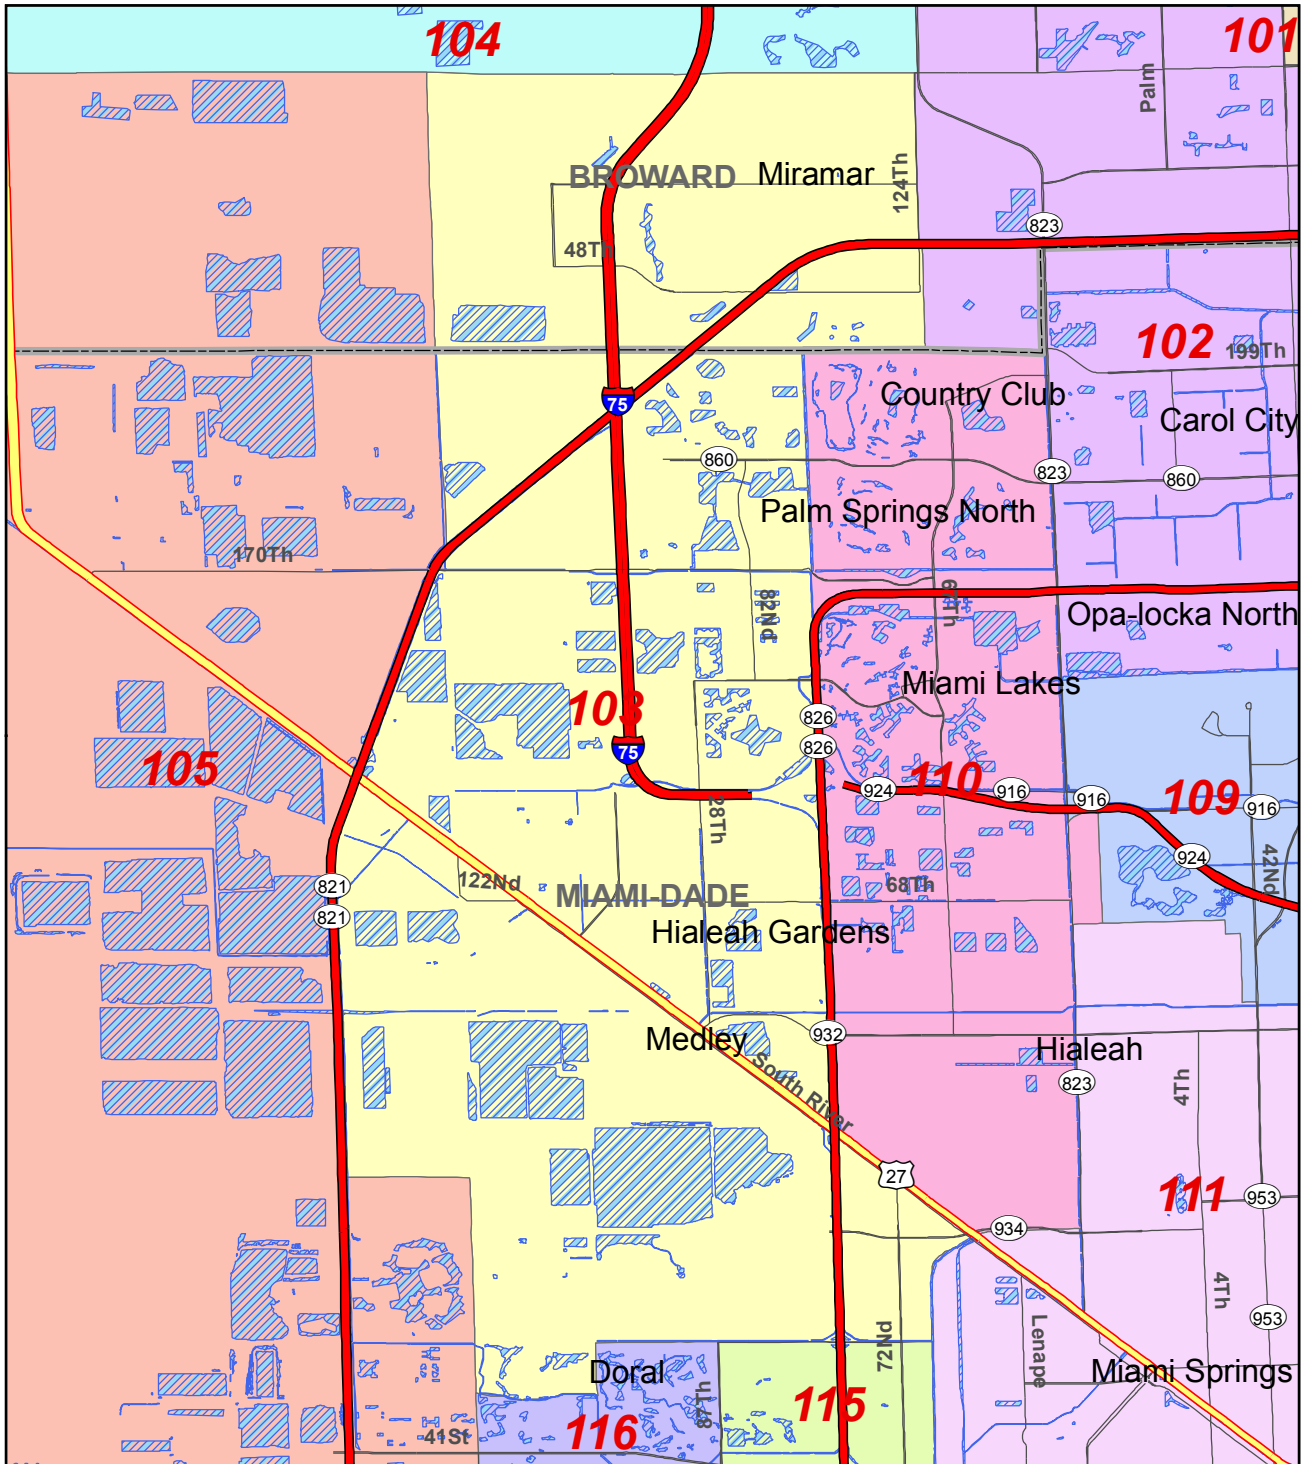

# 2012 State House District 103 and Surrounding Area

Florida Legislature Office of  
Economic & Demographic Research  
111 W. Madison St., Rm. 574  
Tallahassee, FL 32399-1400  
Phone: 850.487.1402  
URL: [edr.state.fl.us](http://edr.state.fl.us)  
October 2012

- ▬ Limited Access Freeway
- ▬ Highway
- ▬ Local Road
- County Boundary
- Water Bodies
- District 103 Boundary