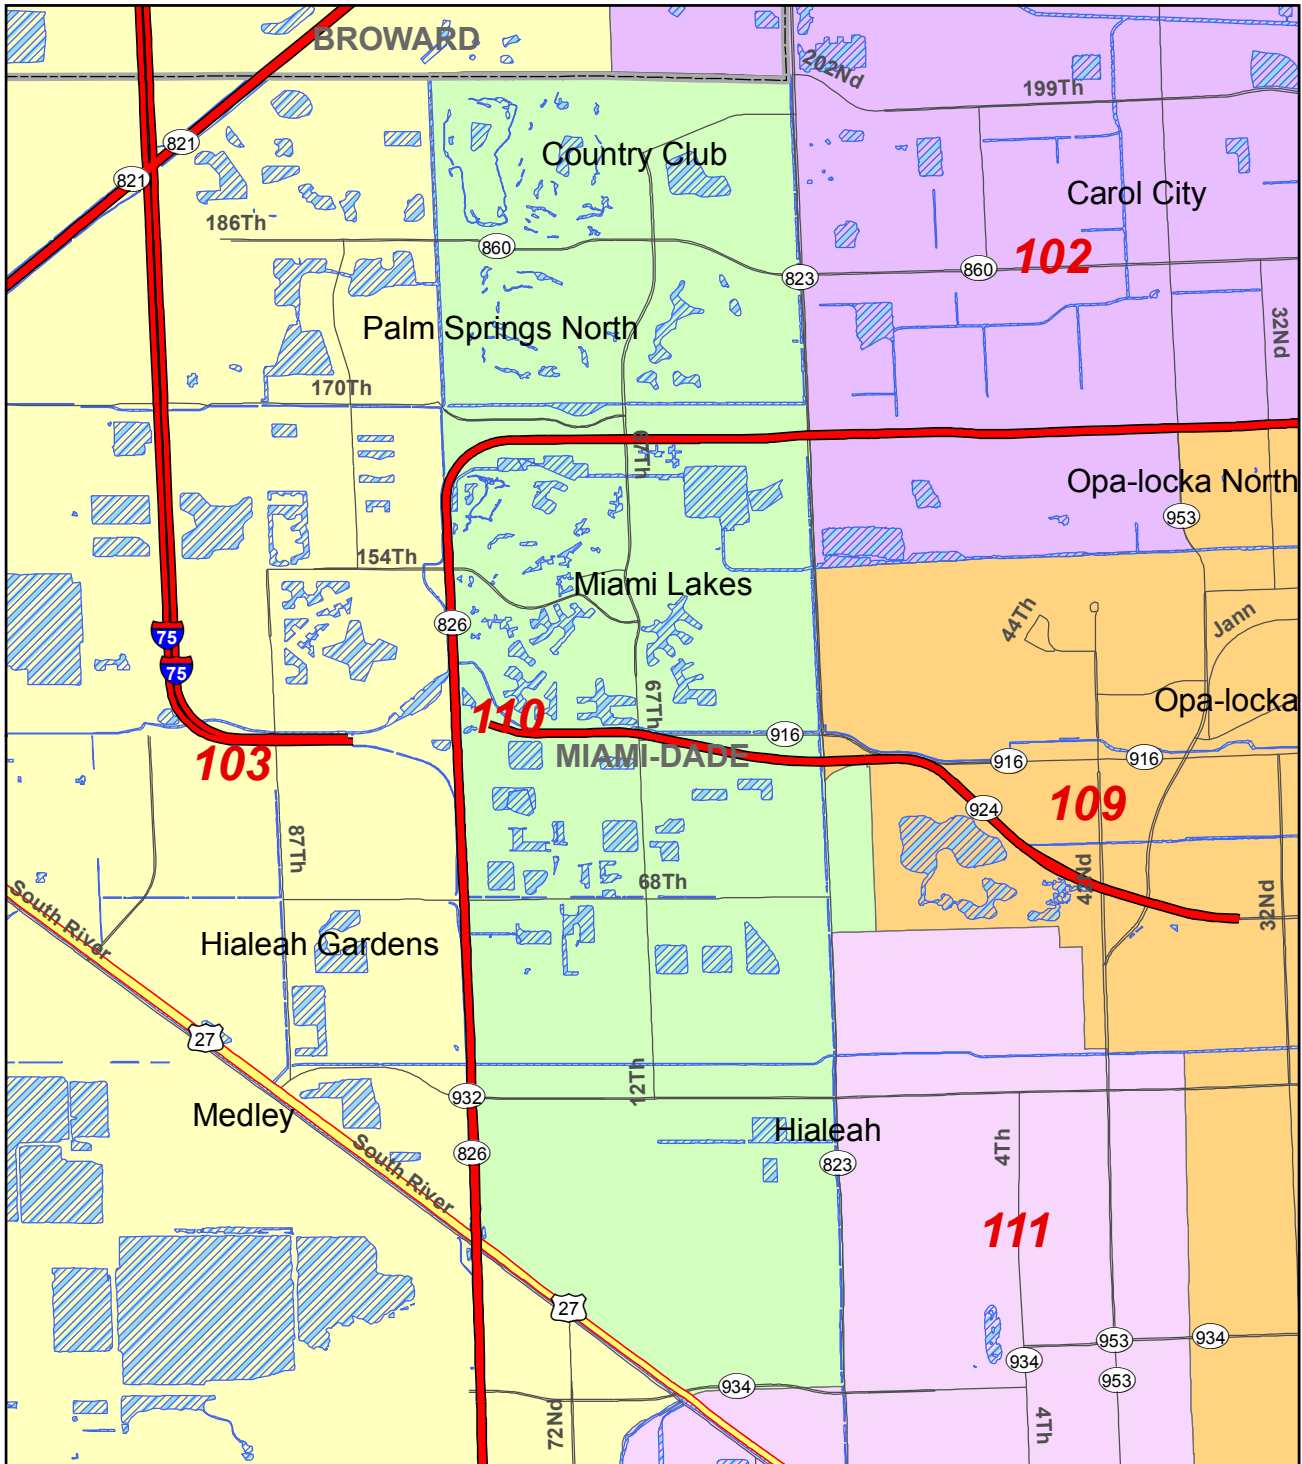

2012 State House District 110 and Surrounding Area

Florida Legislature Office of
Economic & Demographic Research
111 W. Madison St., Rm. 574
Tallahassee, FL 32399-1400
Phone: 850.487.1402
URL: edr.state.fl.us
October 2012

2012 State House Districts (H000H9049)

-  Limited Access Freeway
-  Highway
-  Local Road
-  County Boundary
-  Water Bodies
-  District 110 Boundary