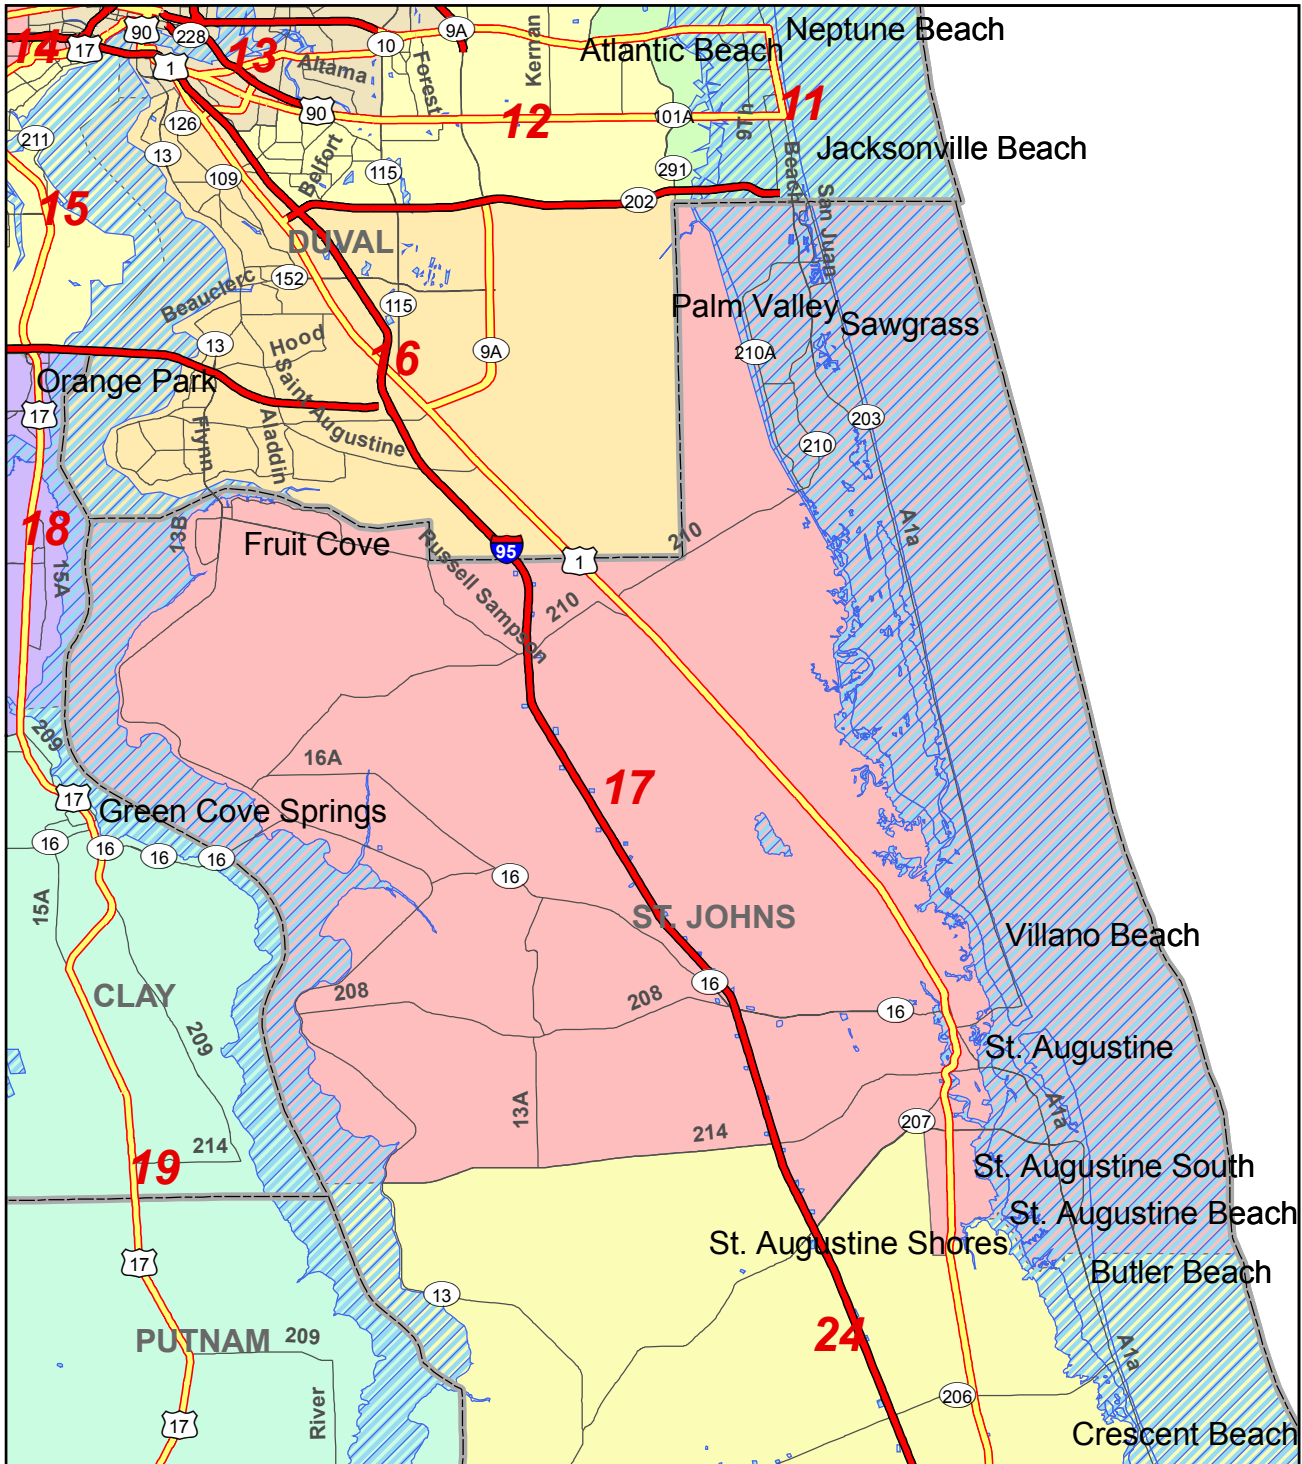

2012 State House District 17 and Surrounding Area

Florida Legislature Office of
Economic & Demographic Research
111 W. Madison St., Rm. 574
Tallahassee, FL 32399-1400
Phone: 850.487.1402
URL: edr.state.fl.us
October 2012

- ▬ Limited Access Freeway
- ▬ Highway
- Local Road
- County Boundary
- Water Bodies
- District 17 Boundary