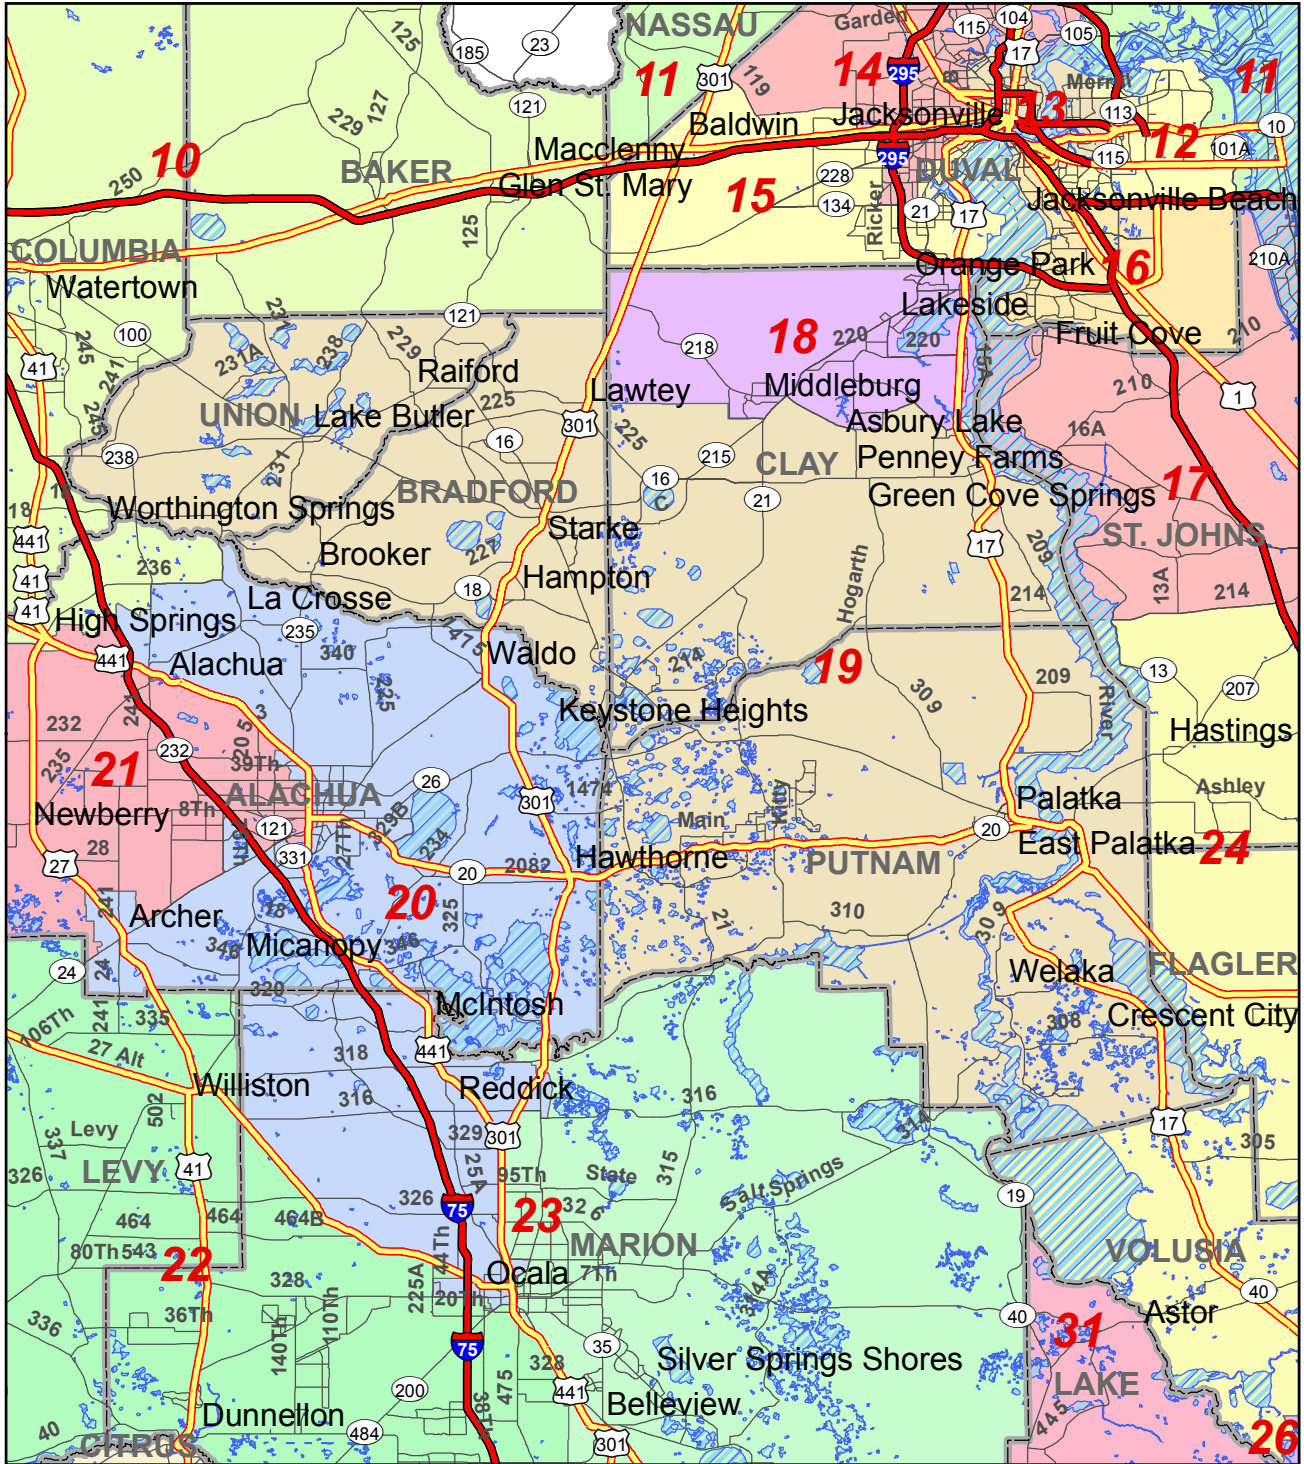

2012 State House District 19 and Surrounding Area

111 W. Madison St., Rm. 574
Tallahassee, FL 32399-1400
Phone: 850.487.1402
URL: edr.state.fl.us
October 2012

- Limited Access Freeway
- Highway
- Local Road
- County Boundary
- Water Bodies
- District 19 Boundary