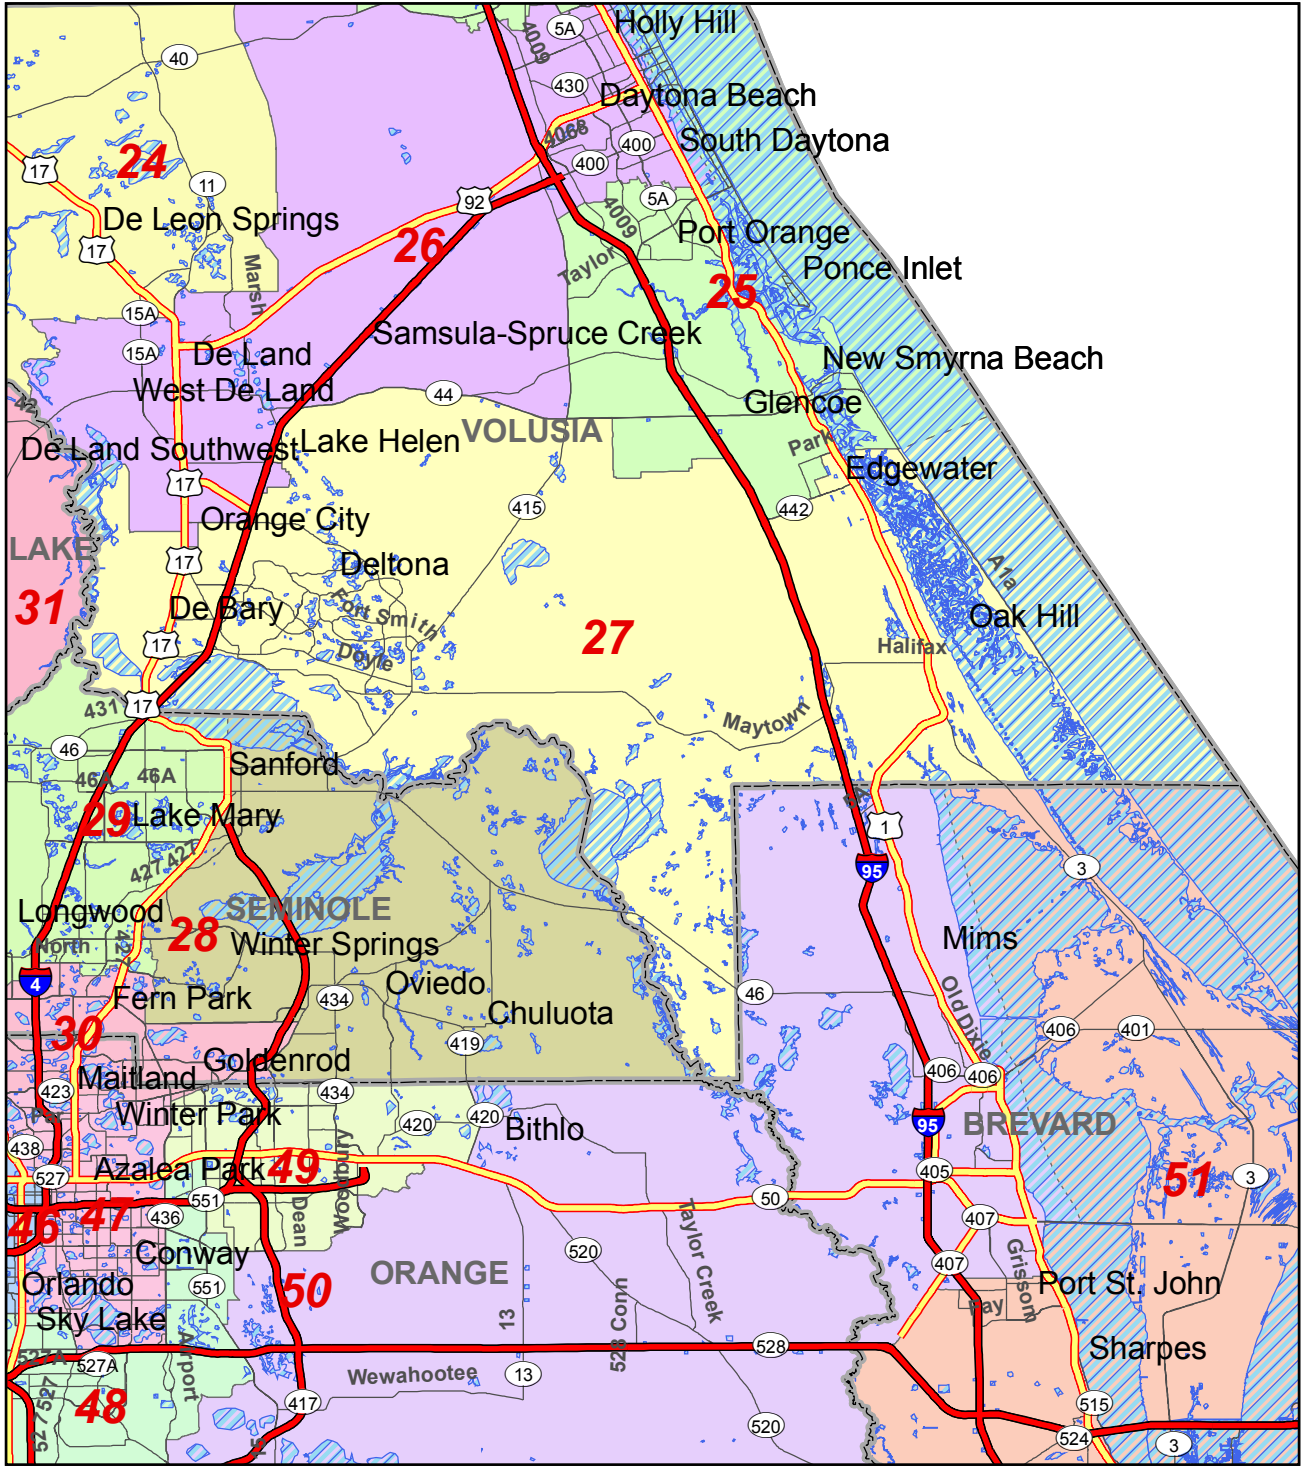

2012 State House District 27 and Surrounding Area

Florida Legislature Office of
Economic & Demographic Research
111 W. Madison St., Rm. 574
Tallahassee, FL 32399-1400
Phone: 850.487.1402
URL: edr.state.fl.us
October 2012

- Limited Access Freeway
- Highway
- Local Road
- County Boundary
- Water Bodies
- District 27 Boundary