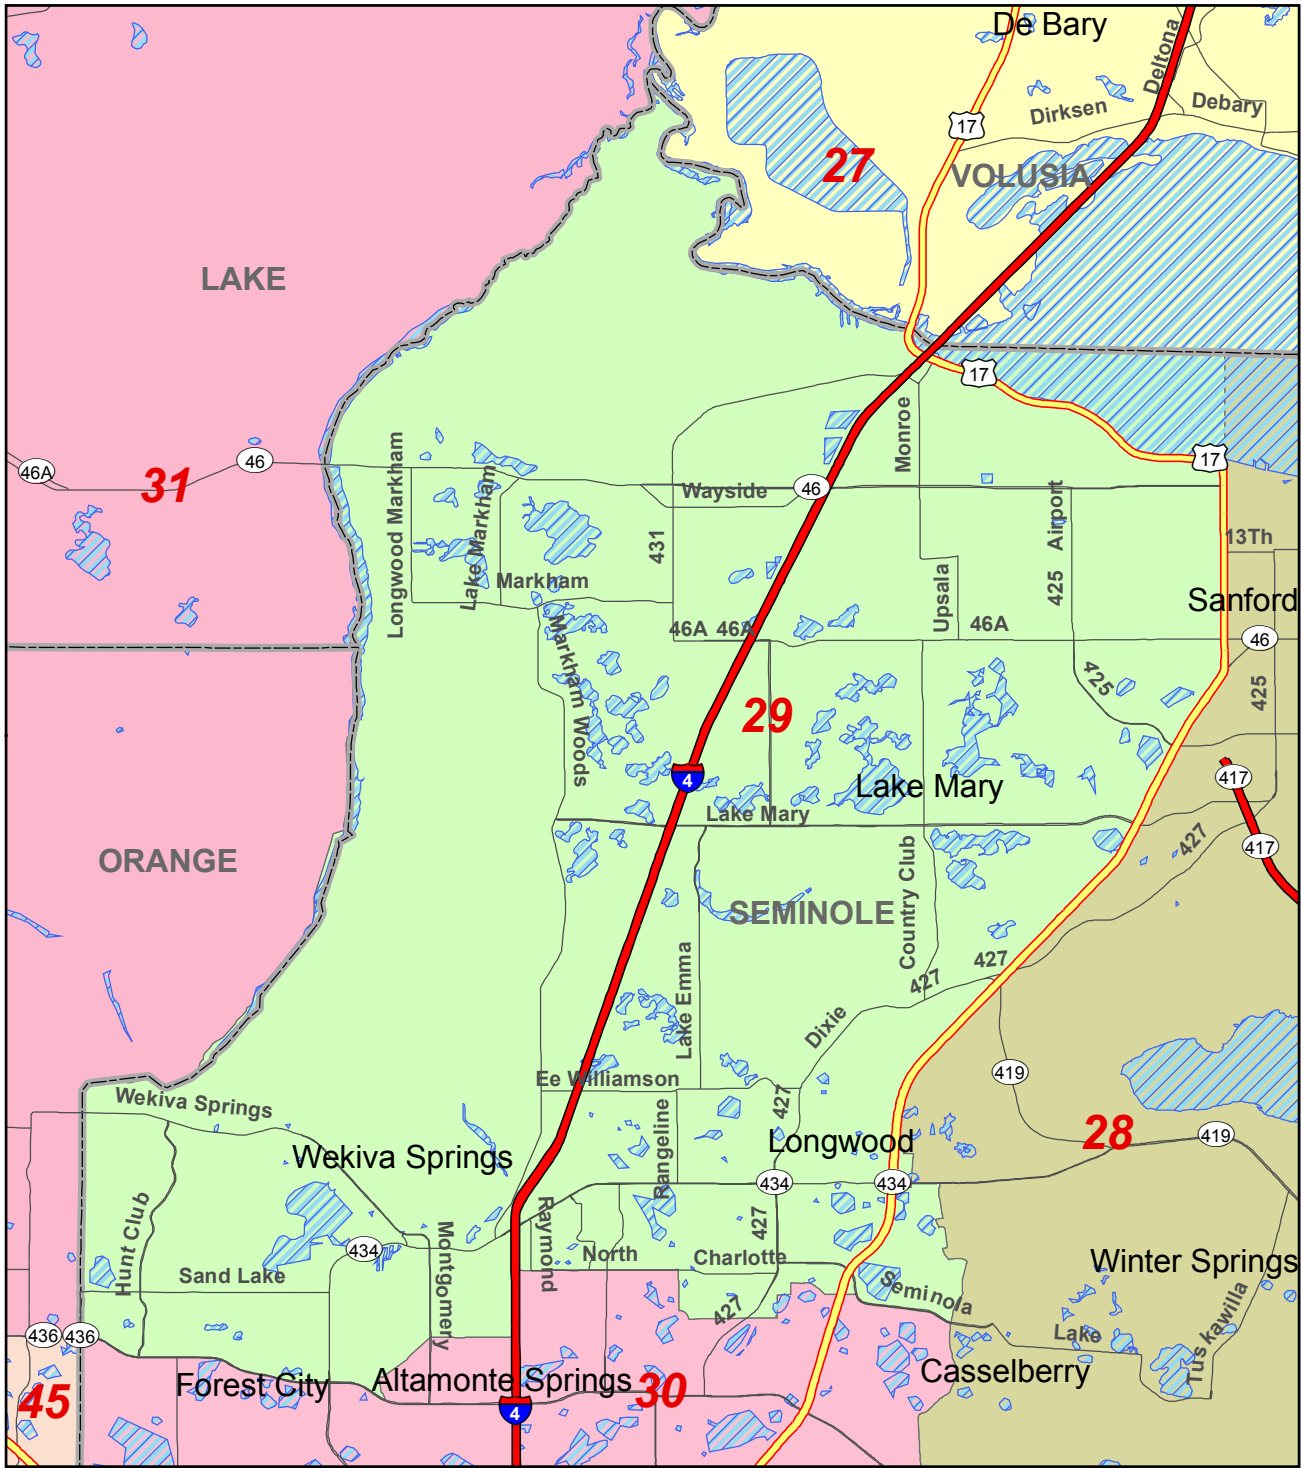

# 2012 State House District 29 and Surrounding Area

Florida Legislature Office of  
Economic & Demographic Research  
111 W. Madison St., Rm. 574  
Tallahassee, FL 32399-1400  
Phone: 850.487.1402  
URL: [edr.state.fl.us](http://edr.state.fl.us)  
October 2012

-  Limited Access Freeway
-  Highway
-  Local Road
-  County Boundary
-  Water Bodies
-  District 29 Boundary