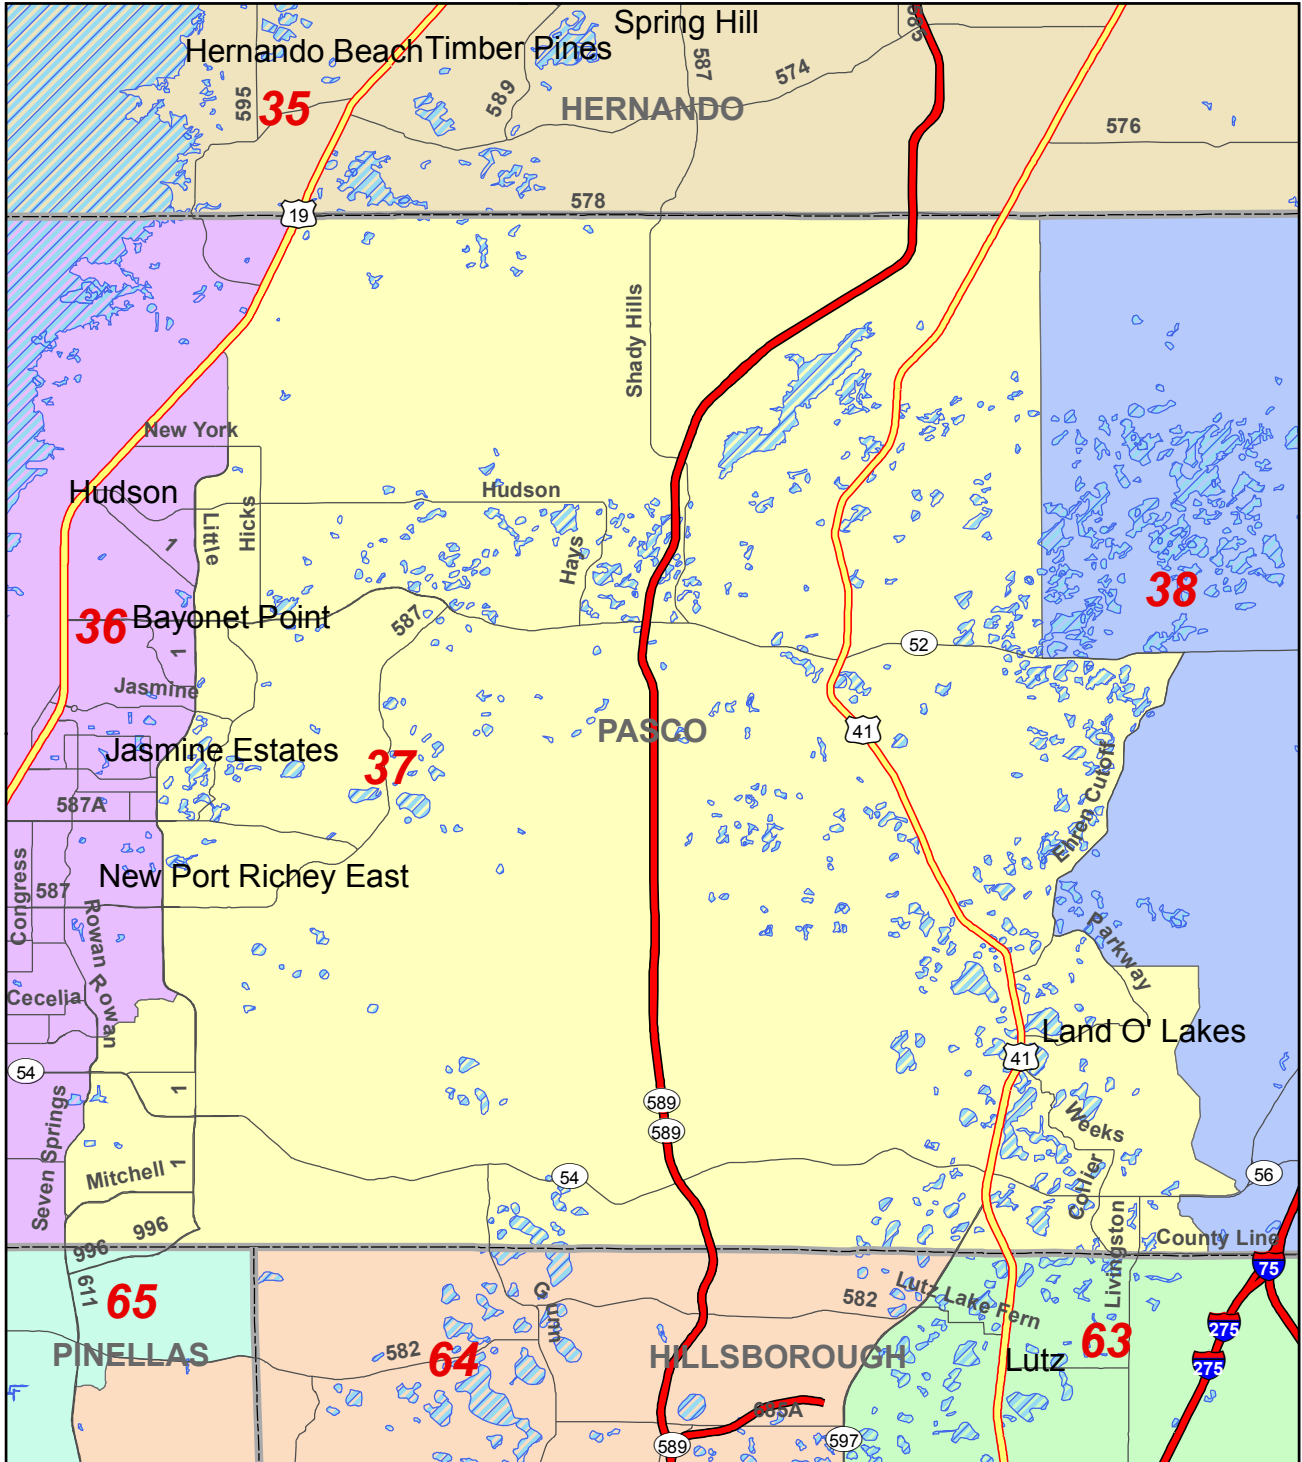

2012 State House District 37 and Surrounding Area

Florida Legislature Office of
Economic & Demographic Research
111 W. Madison St., Rm. 574
Tallahassee, FL 32399-1400
Phone: 850.487.1402
URL: edr.state.fl.us
October 2012

- Limited Access Freeway
- Highway
- Local Road
- County Boundary
- Water Bodies
- District 37 Boundary