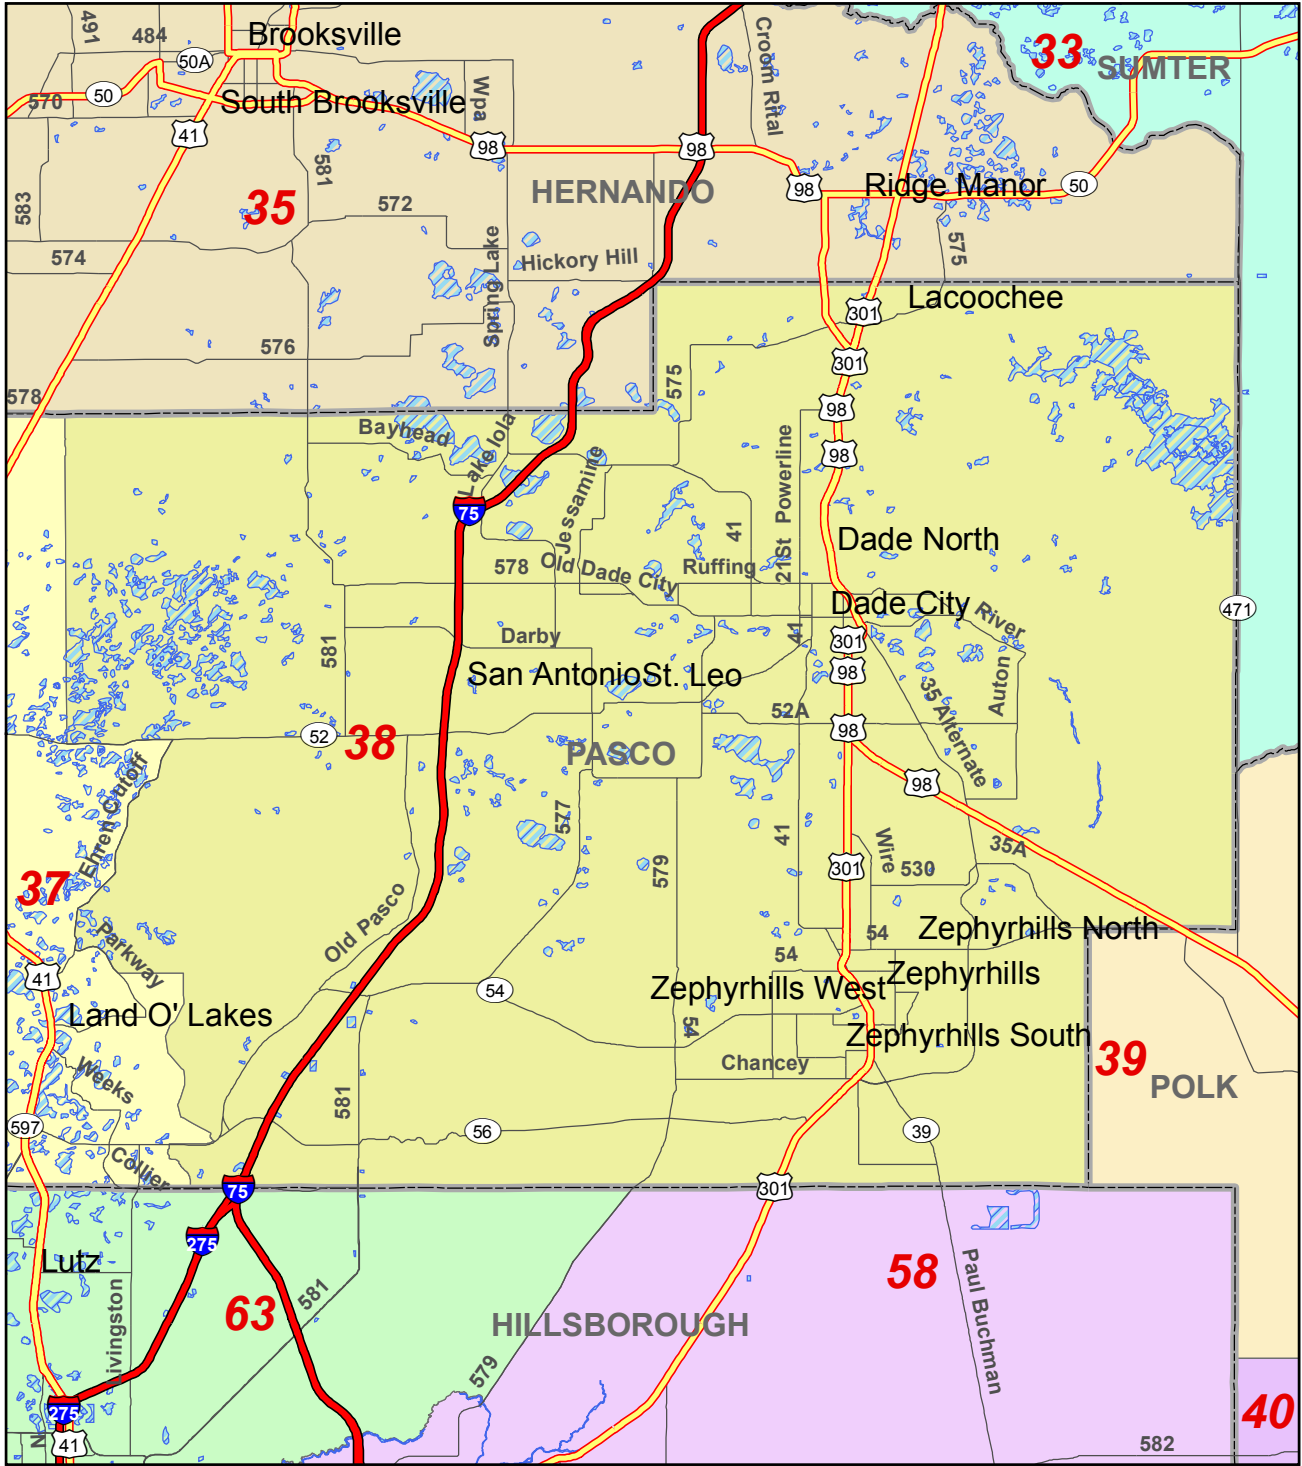

2012 State House District 38 and Surrounding Area

Florida Legislature Office of
Economic & Demographic Research
111 W. Madison St., Rm. 574
Tallahassee, FL 32399-1400
Phone: 850.487.1402
URL: edr.state.fl.us
October 2012

2012 State House Districts (H000H9049)

- Limited Access Freeway
- Highway
- Local Road
- County Boundary
- Water Bodies
- District 38 Boundary