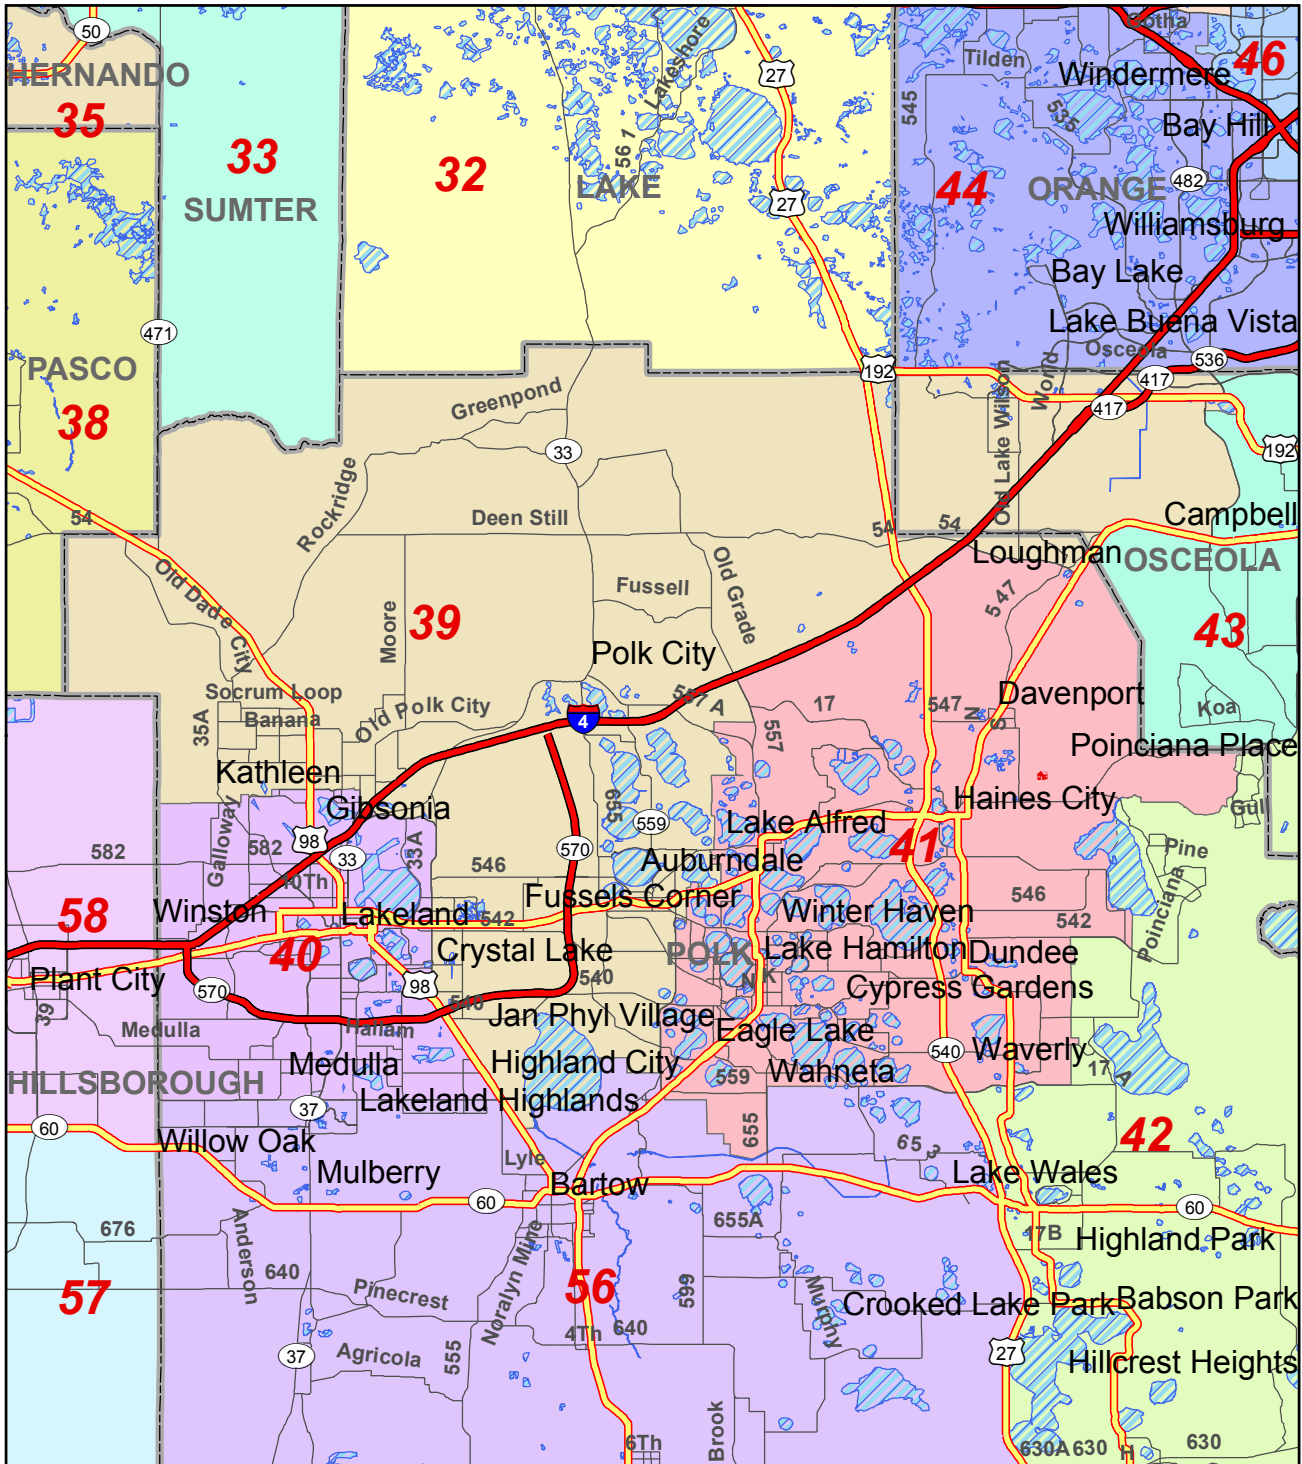

2012 State House District 39 and Surrounding Area

Florida Legislature Office of
Economic & Demographic Research
111 W. Madison St., Rm. 574
Tallahassee, FL 32399-1400
Phone: 850.487.1402
URL: edr.state.fl.us
October 2012

2012 State House Districts (H000H9049)

- Limited Access Freeway
- Highway
- Local Road
- County Boundary
- Water Bodies
- District 39 Boundary