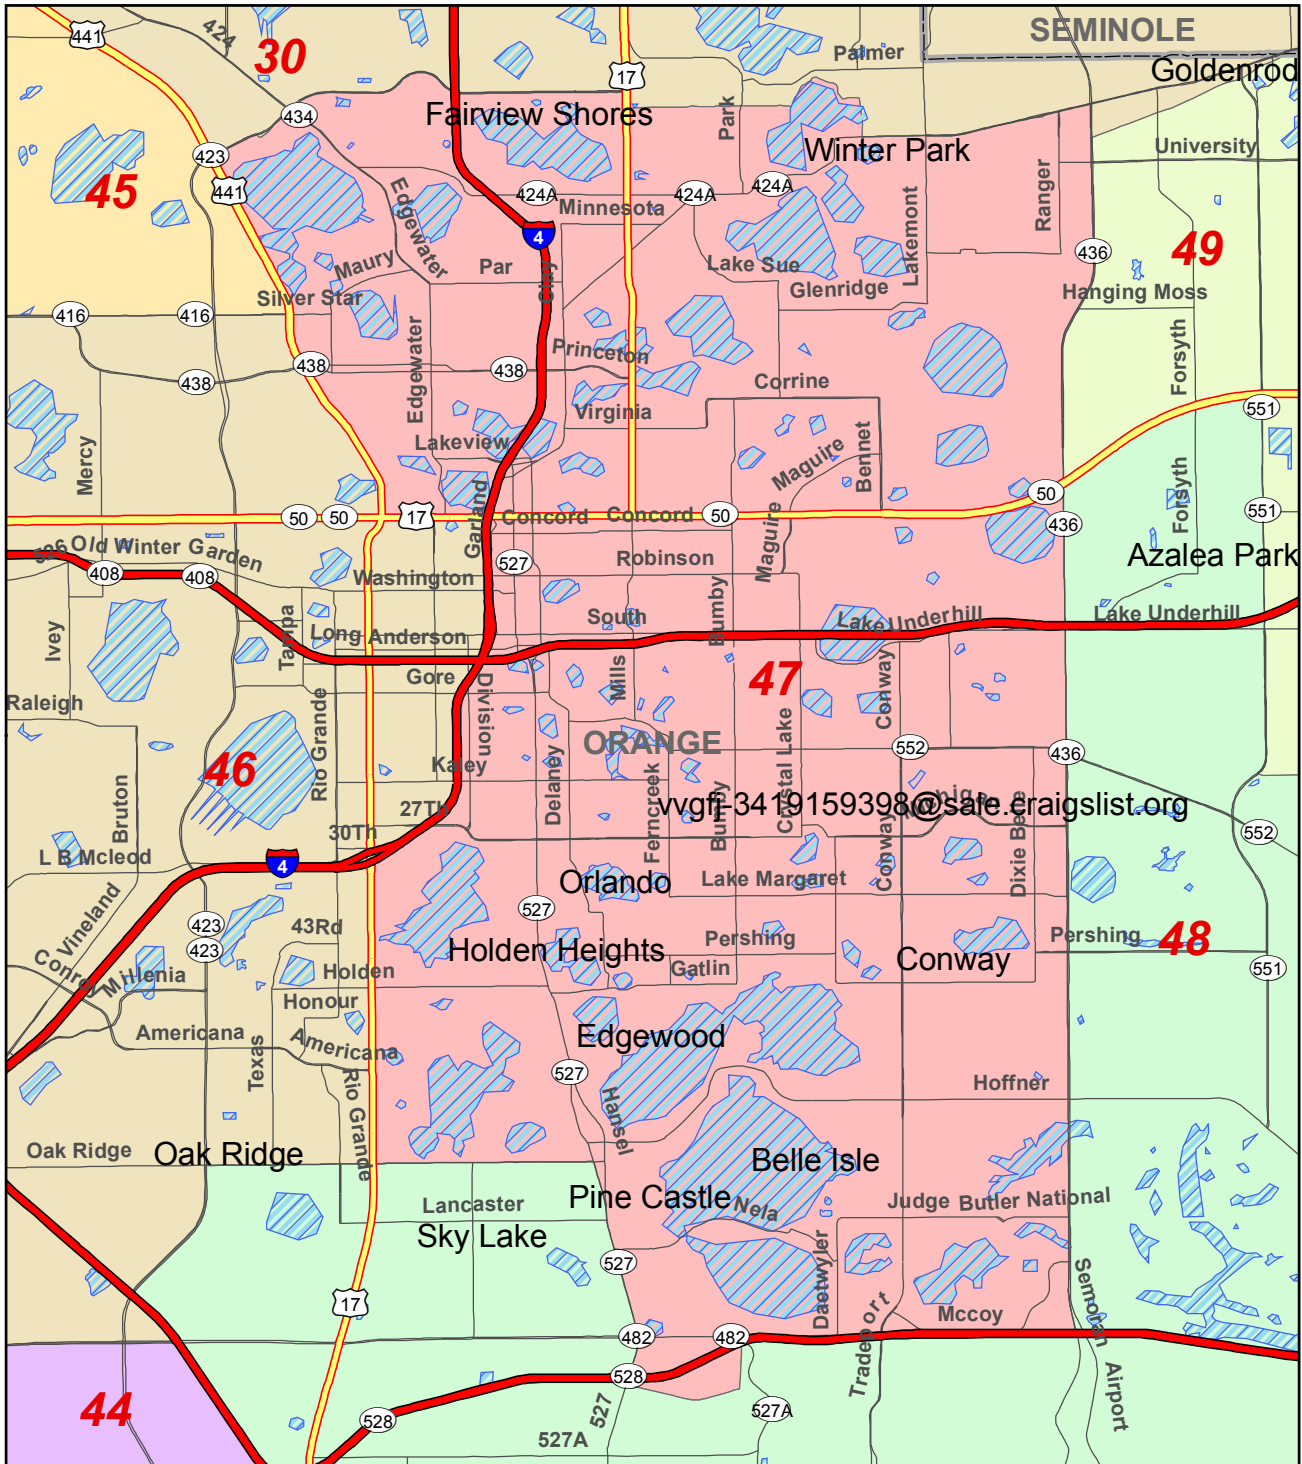

2012 State House District 47 and Surrounding Area

vwgfr3419159398@sale.craigslist.org

Florida Legislature Office of
Economic & Demographic Research
111 W. Madison St., Rm. 574
Tallahassee, FL 32399-1400
Phone: 850.487.1402
URL: edr.state.fl.us
October 2012

- Limited Access Freeway
- Highway
- Local Road
- County Boundary
- Water Bodies
- District 47 Boundary