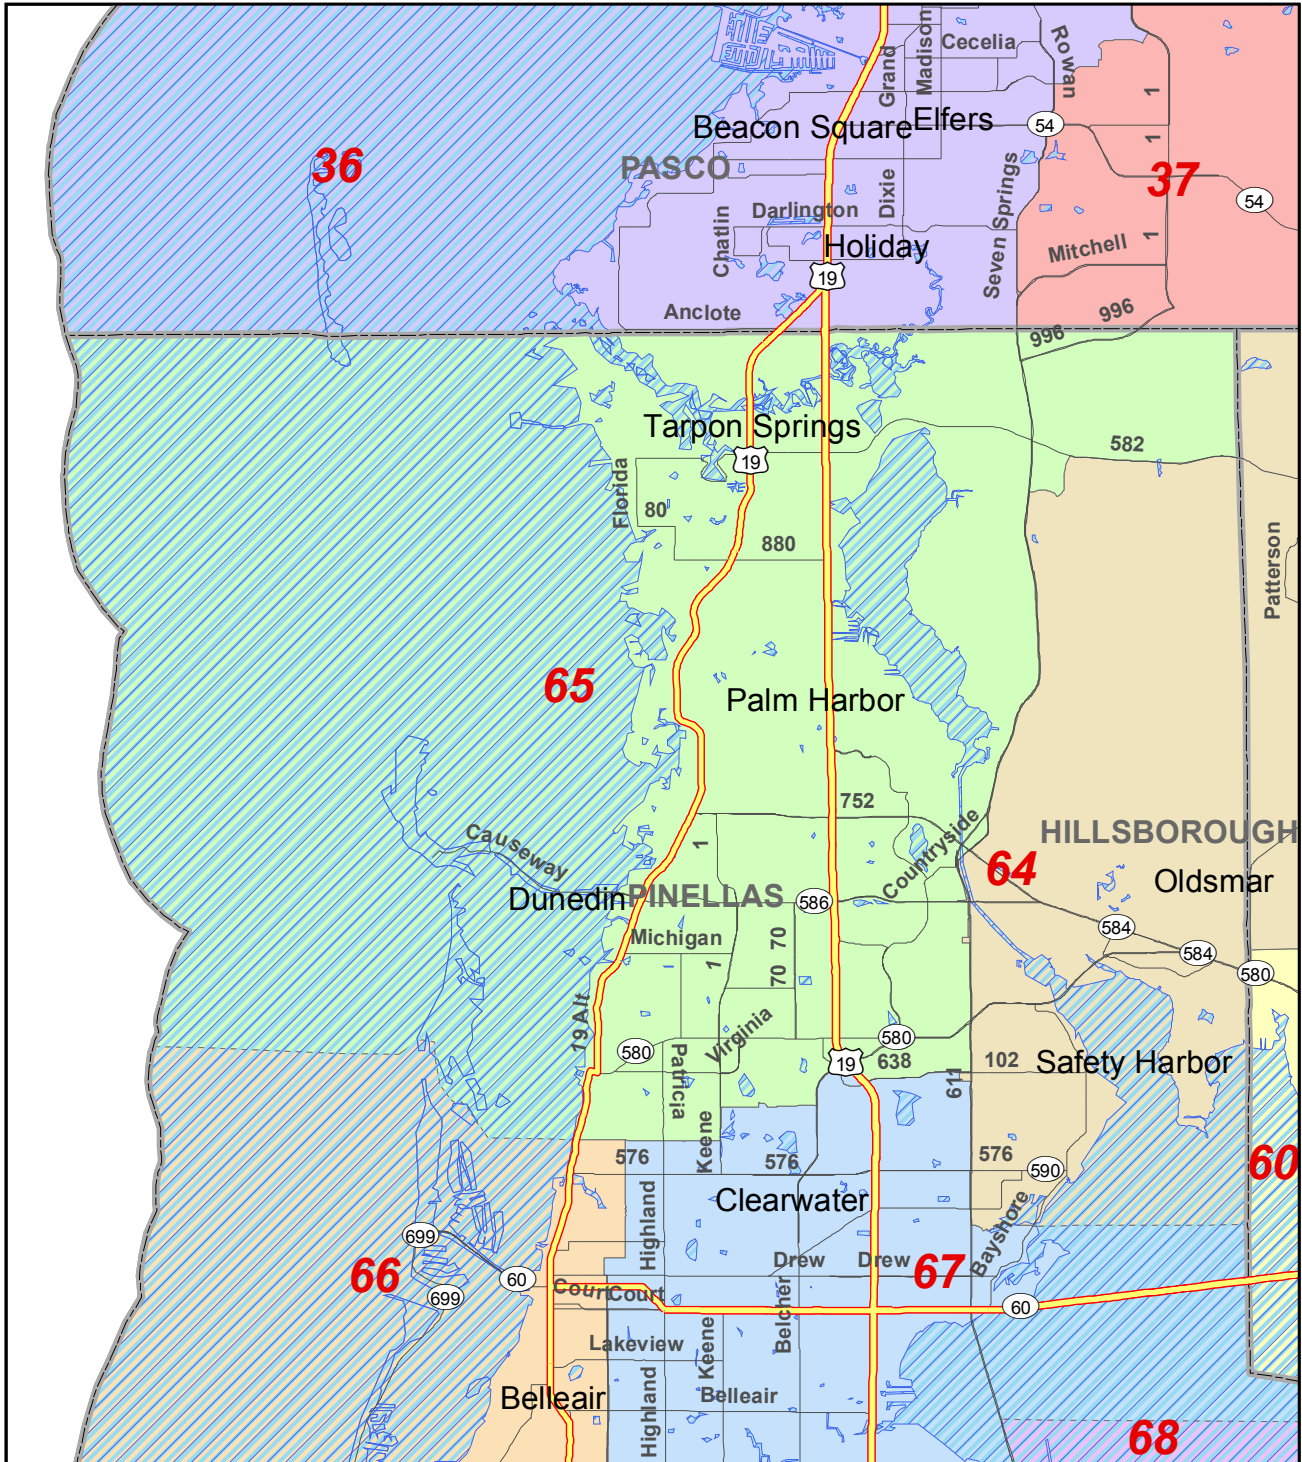

2012 State House District 65 and Surrounding Area

Florida Legislature Office of
Economic & Demographic Research

111 W. Madison St., Rm. 574
Tallahassee, FL 32399-1400
Phone: 850.487.1402
URL: edr.state.fl.us
October 2012

2012 State House Districts (H000H9049)

- Limited Access Freeway
- Highway
- Local Road
- County Boundary
- Water Bodies
- District 65 Boundary