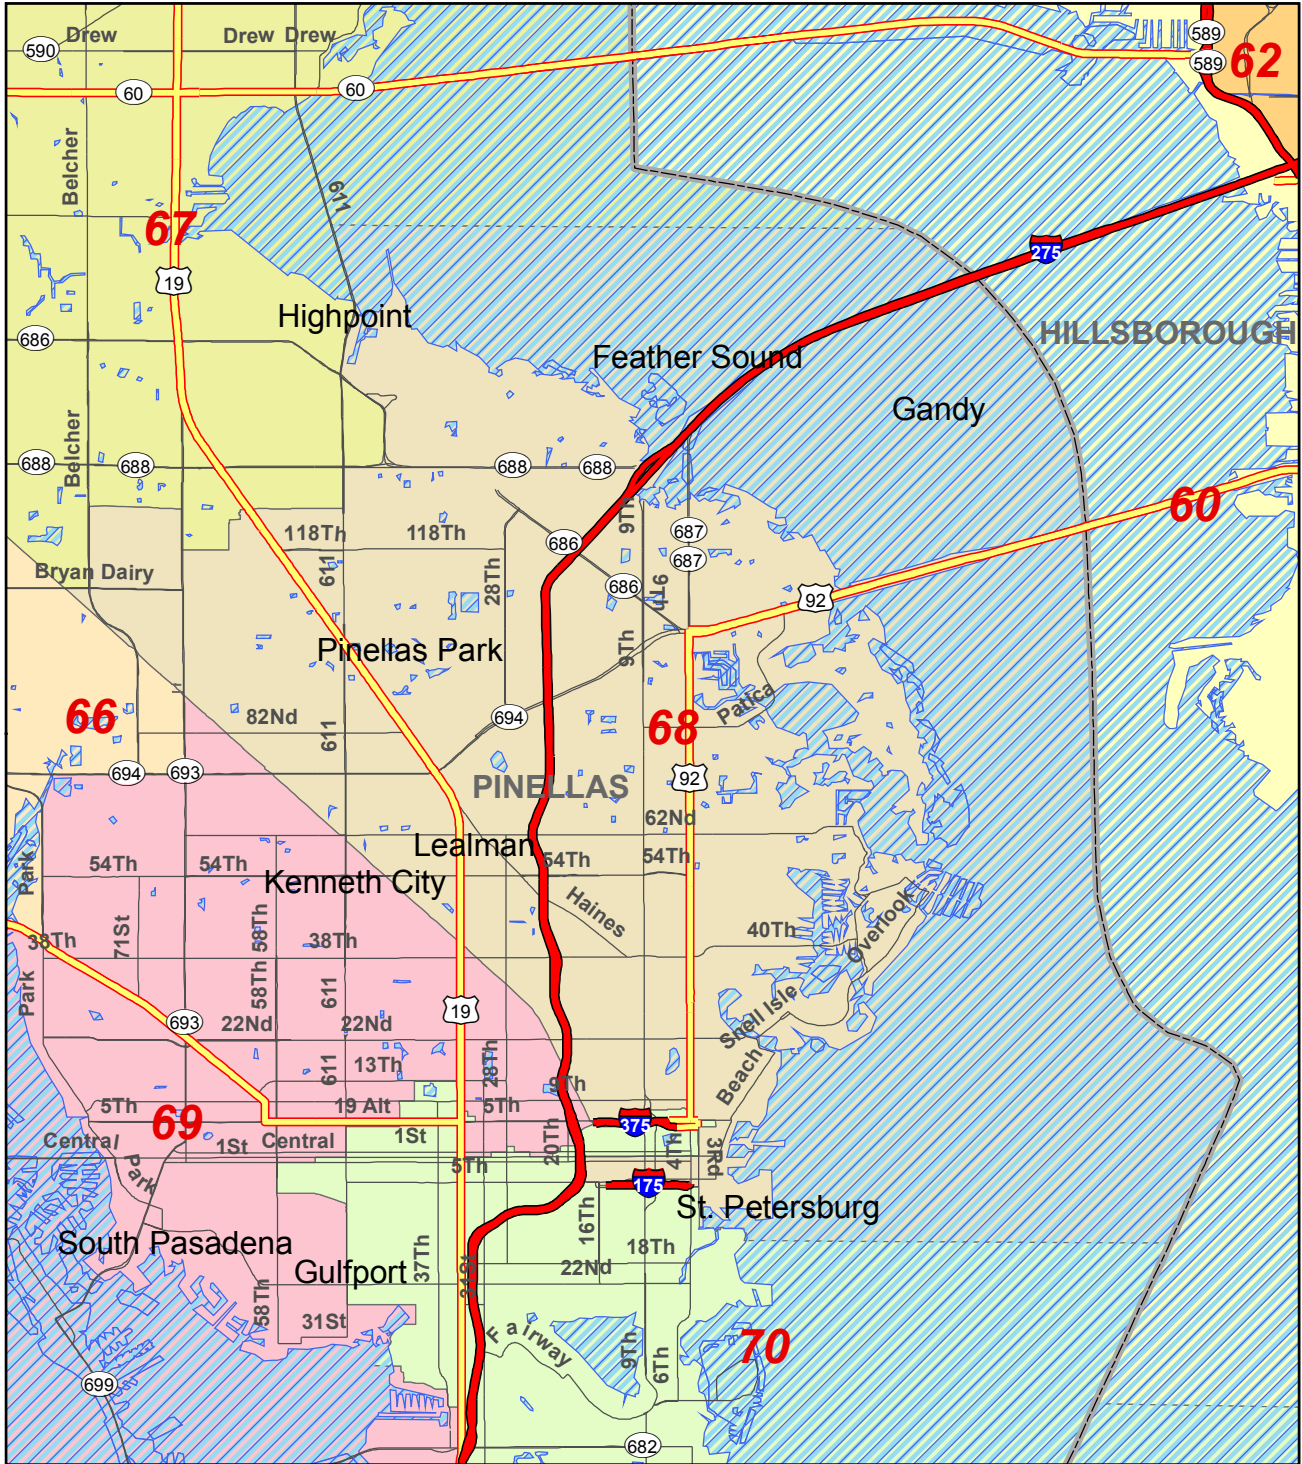

2012 State House District 68 and Surrounding Area

Florida Legislature Office of
Economic & Demographic Research
111 W. Madison St., Rm. 574
Tallahassee, FL 32399-1400
Phone: 850.487.1402
URL: edr.state.fl.us
October 2012

-  Limited Access Freeway
-  Highway
-  Local Road
-  County Boundary
-  Water Bodies
-  District 68 Boundary