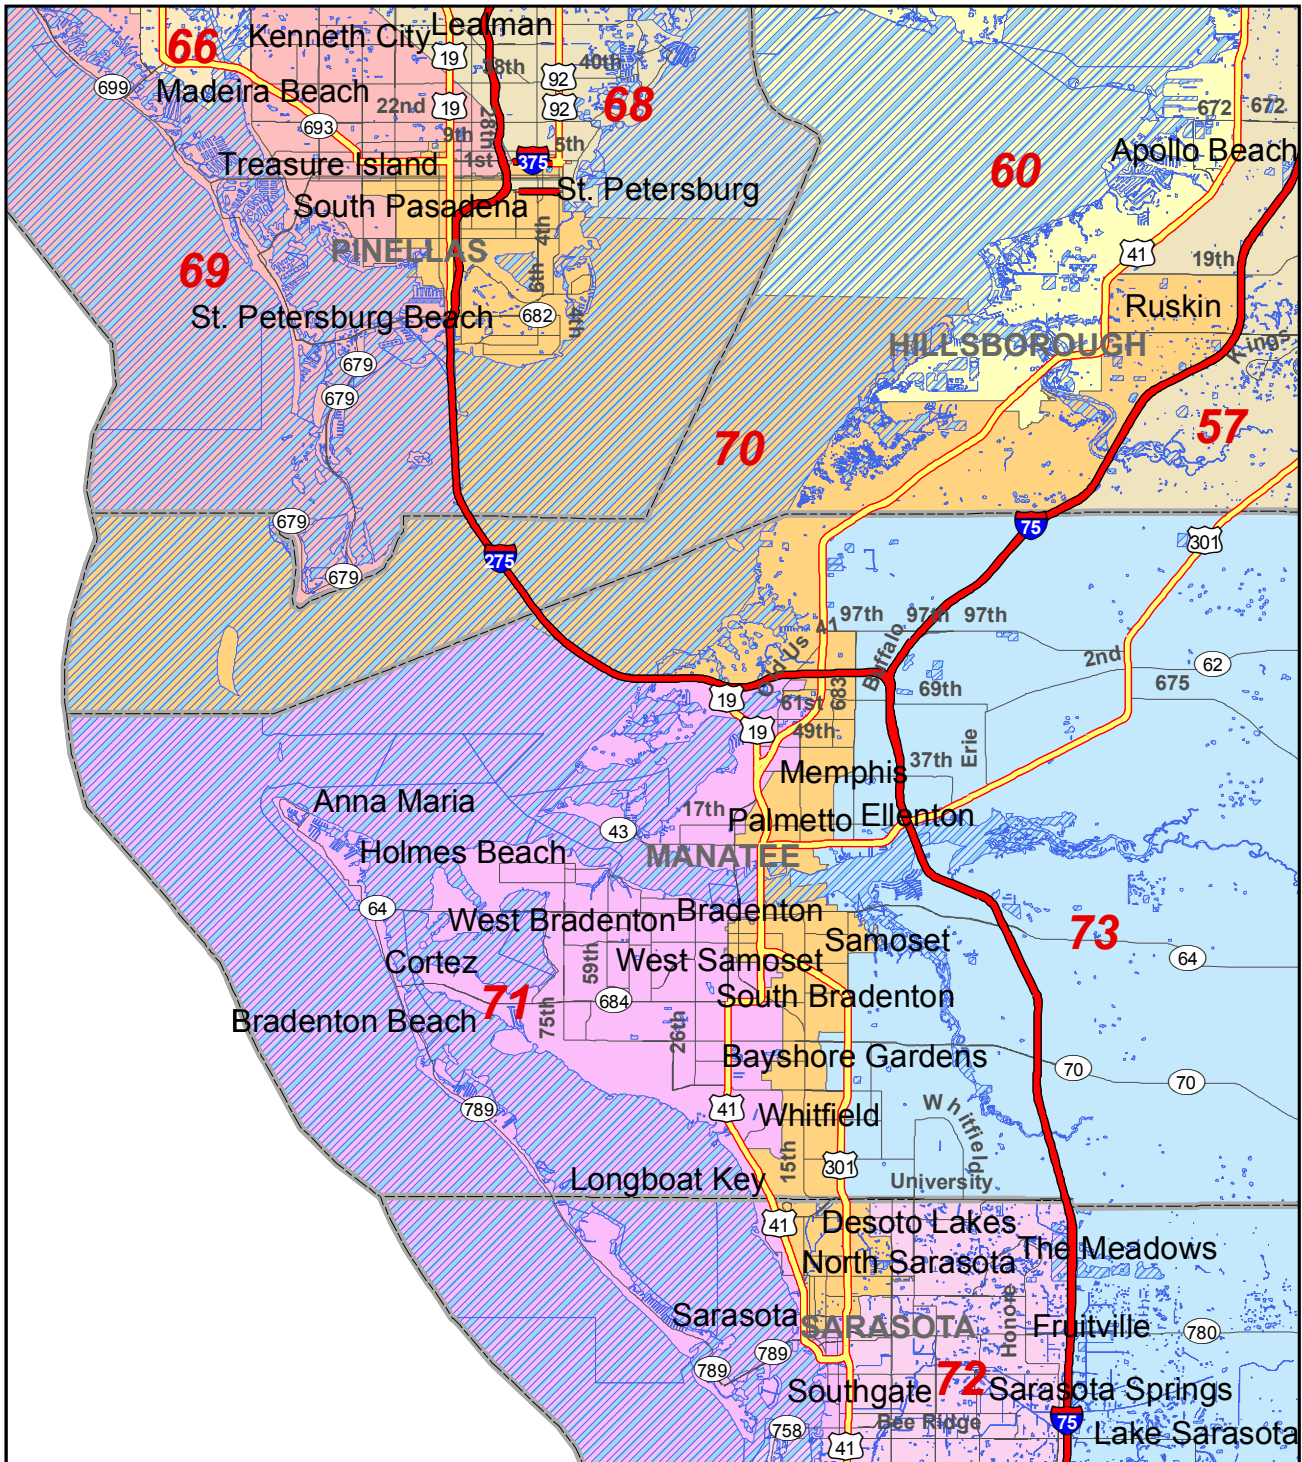

# 2012 State House District 70 and Surrounding Area

Florida Legislature Office of  
Economic & Demographic Research  
111 W. Madison St., Rm. 574  
Tallahassee, FL 32399-1400  
Phone: 850.487.1402  
URL: [edr.state.fl.us](http://edr.state.fl.us)  
October 2012

2012 State House Districts (H000H9049)

-  Limited Access Freeway
-  Highway
-  Local Road
-  County Boundary
-  Water Bodies
-  District 70 Boundary