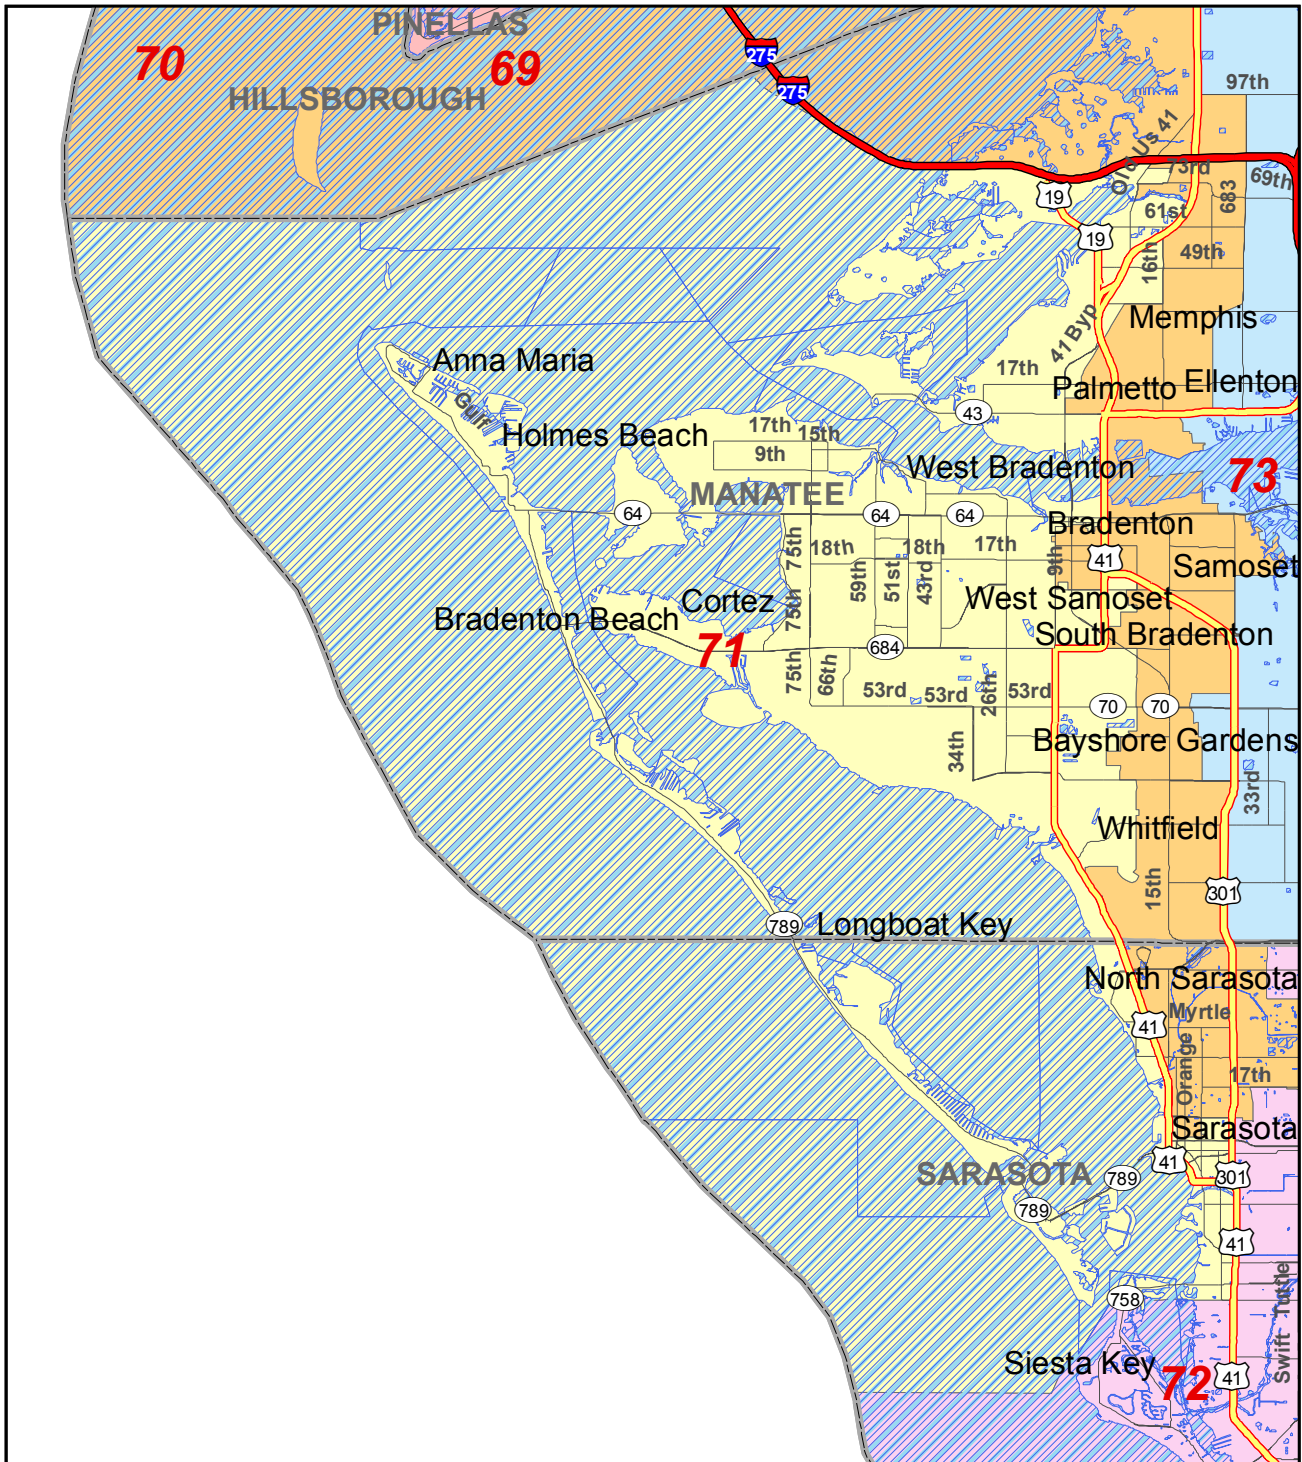

# 2012 State House District 71 and Surrounding Area

Florida Legislature Office of  
Economic & Demographic Research

111 W. Madison St., Rm. 574  
Tallahassee, FL 32399-1400  
Phone: 850.487.1402  
URL: [edr.state.fl.us](http://edr.state.fl.us)  
October 2012

- Limited Access Freeway
- Highway
- Local Road
- County Boundary
- Water Bodies
- District 71 Boundary