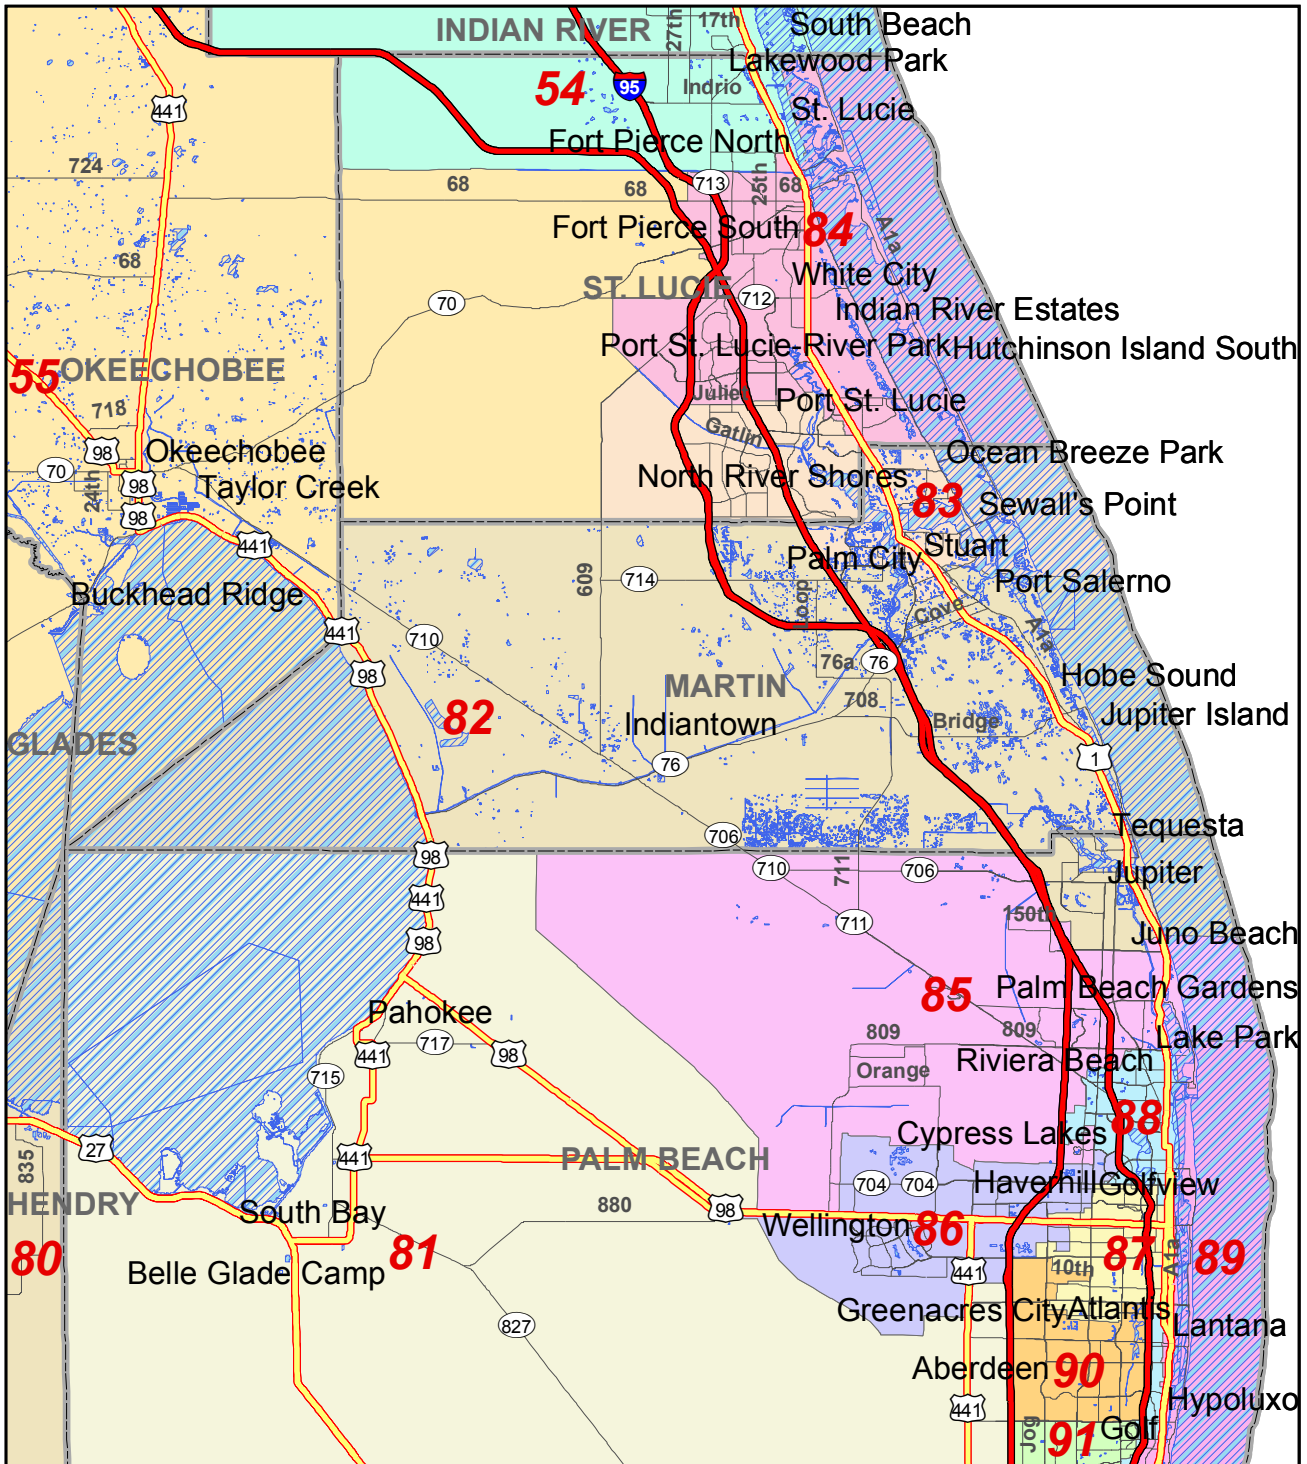

2012 State House District 82 and Surrounding Area

111 W. Madison St., Rm. 574
Tallahassee, FL 32399-1400
Phone: 850.487.1402
URL: edr.state.fl.us
October 2012

- Limited Access Freeway
- Highway
- Local Road
- County Boundary
- Water Bodies
- District 82 Boundary