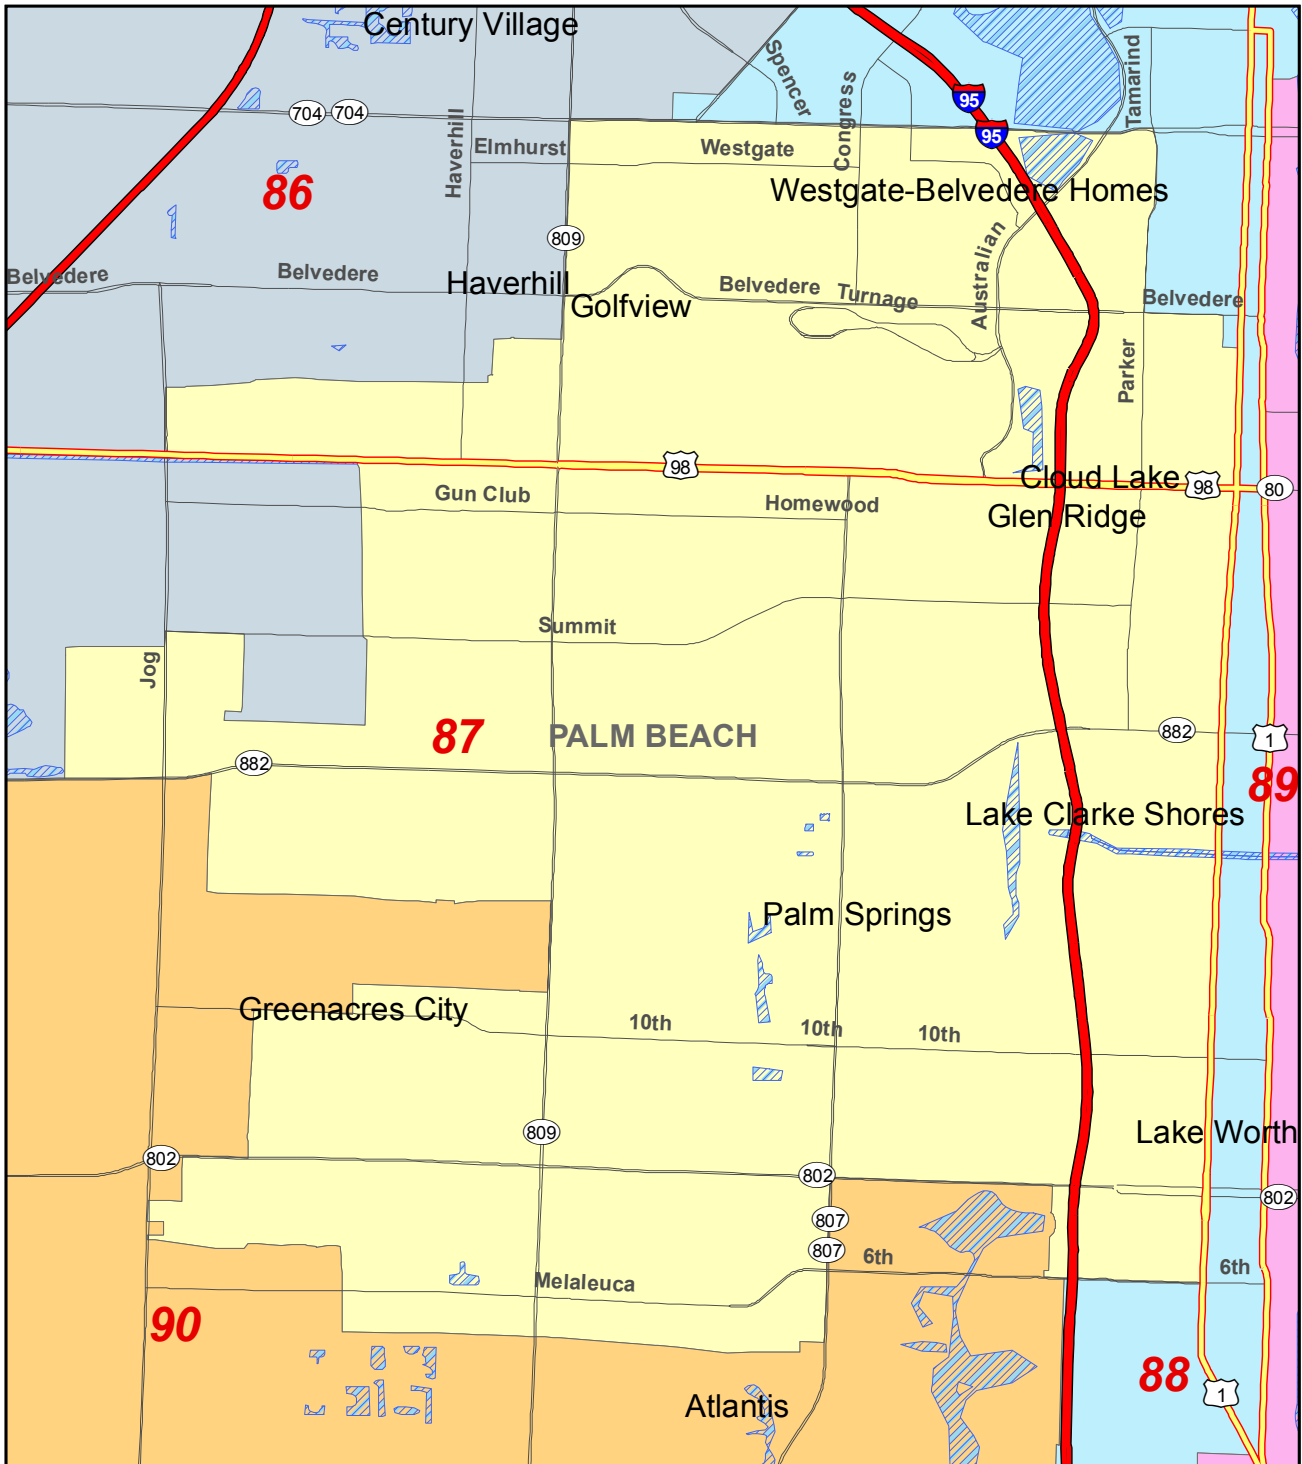

# 2012 State House District 87 and Surrounding Area

Florida Legislature Office of  
Economic & Demographic Research

111 W. Madison St., Rm. 574  
Tallahassee, FL 32399-1400  
Phone: 850.487.1402  
URL: [edr.state.fl.us](http://edr.state.fl.us)  
October 2012

- Limited Access Freeway
- Highway
- Local Road
- County Boundary
- Water Bodies
- District 87 Boundary