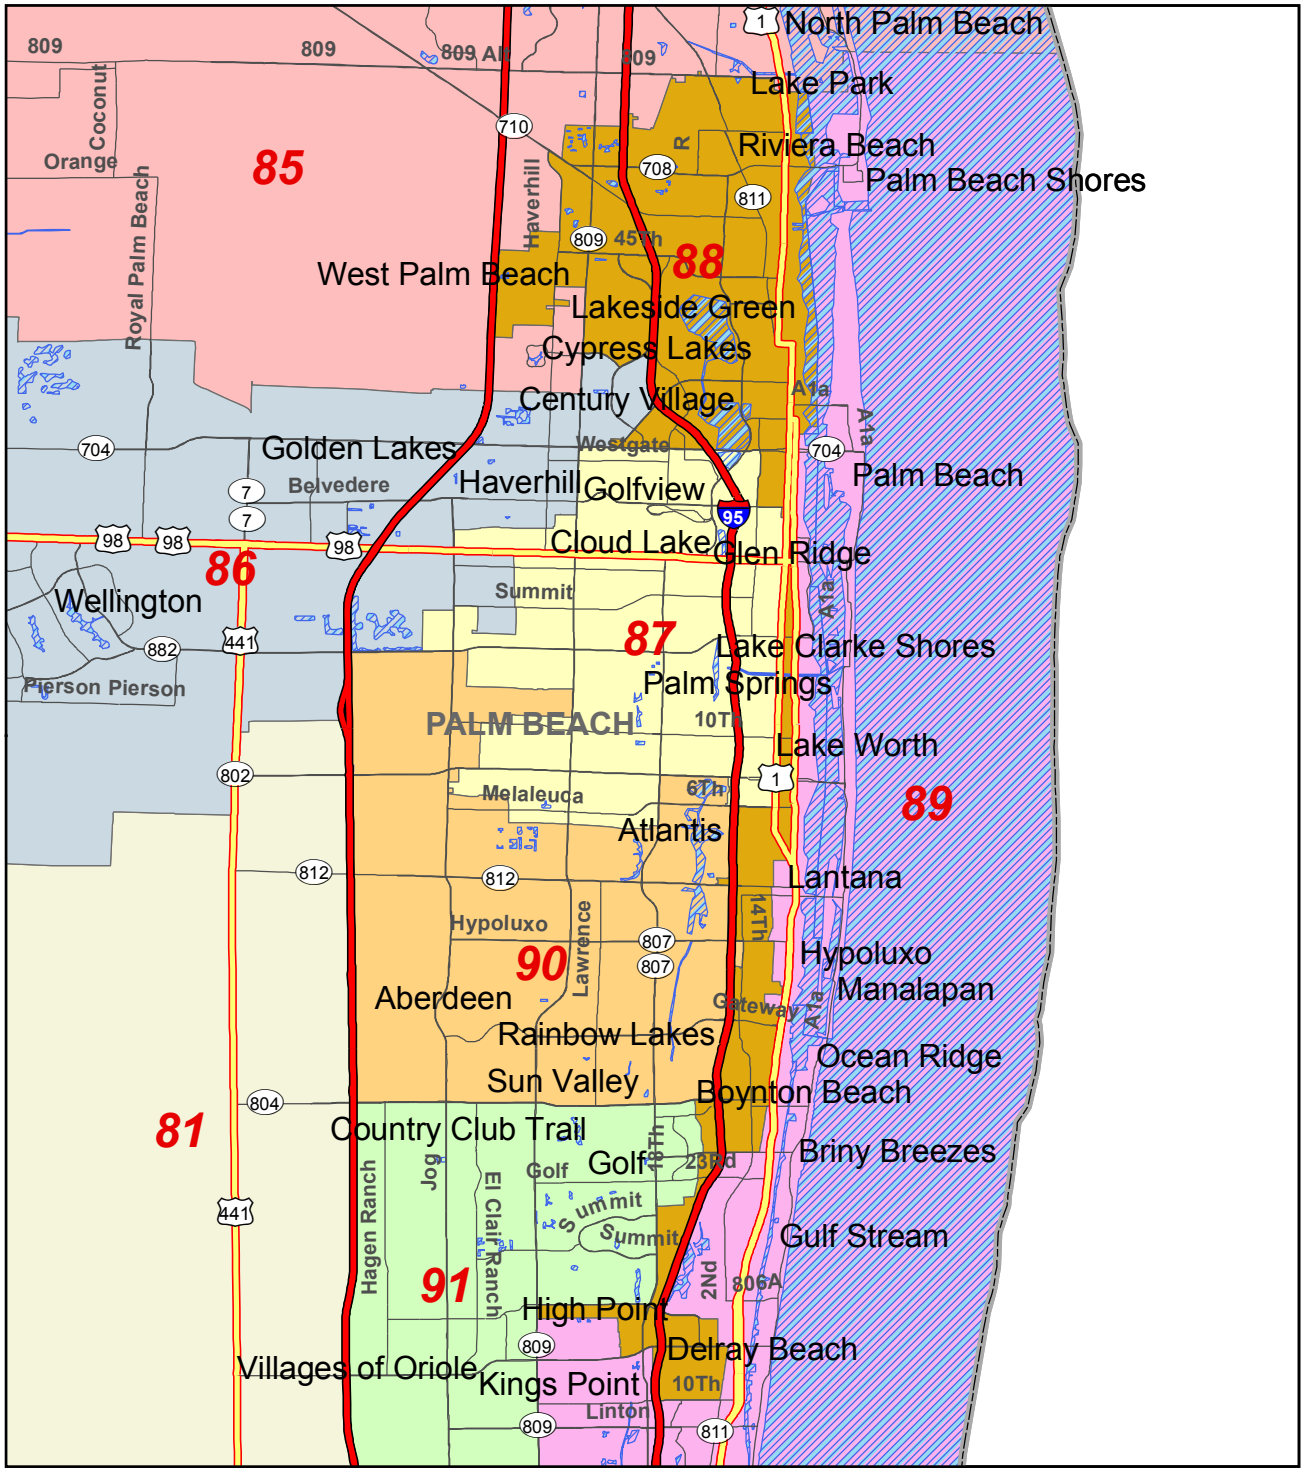

# 2012 State House District 88 and Surrounding Area

Florida Legislature Office of  
Economic & Demographic Research  
111 W. Madison St., Rm. 574  
Tallahassee, FL 32399-1400  
Phone: 850.487.1402  
URL: [edr.state.fl.us](http://edr.state.fl.us)  
October 2012

2012 State House Districts (H000H9049)

-  Limited Access Freeway
-  Highway
-  Local Road
-  County Boundary
-  Water Bodies
-  District 88 Boundary