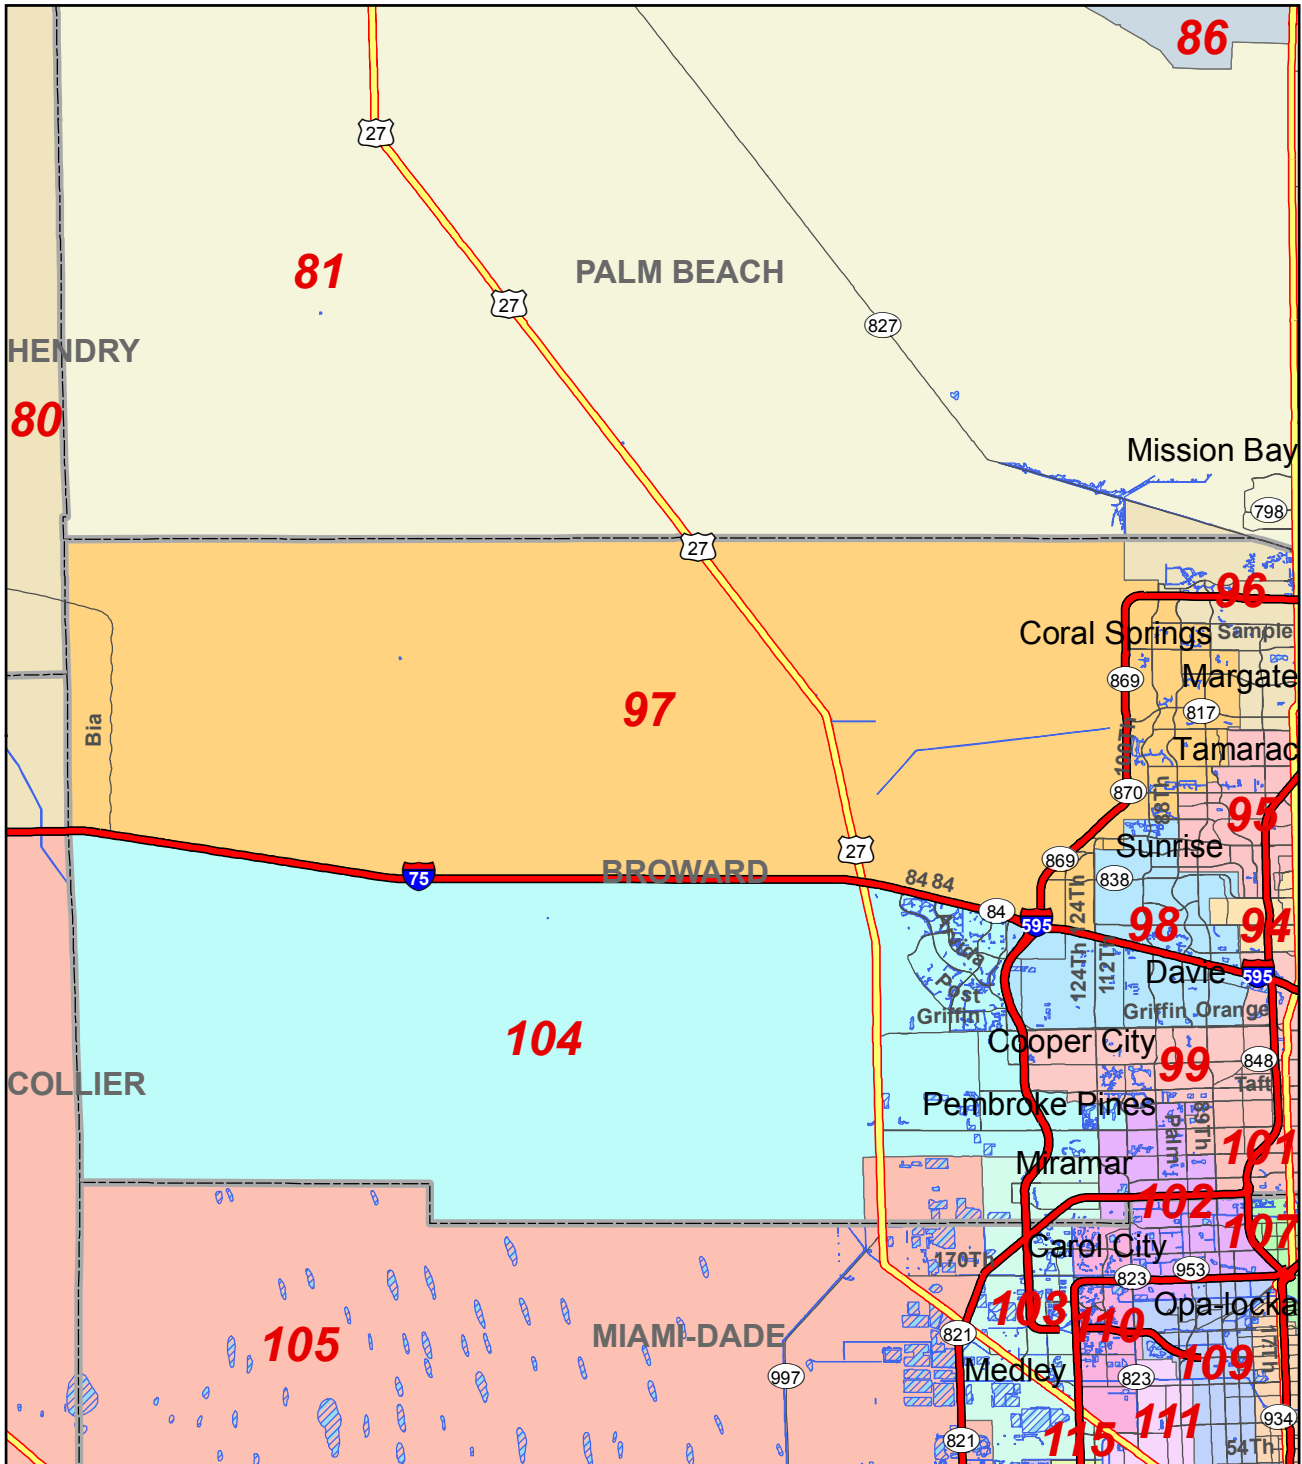

2012 State House District 97 and Surrounding Area

Florida Legislature Office of
Economic & Demographic Research
111 W. Madison St., Rm. 574
Tallahassee, FL 32399-1400
Phone: 850.487.1402
URL: edr.state.fl.us
October 2012

- Limited Access Freeway
- Highway
- Local Road
- County Boundary
- Water Bodies
- District 97 Boundary