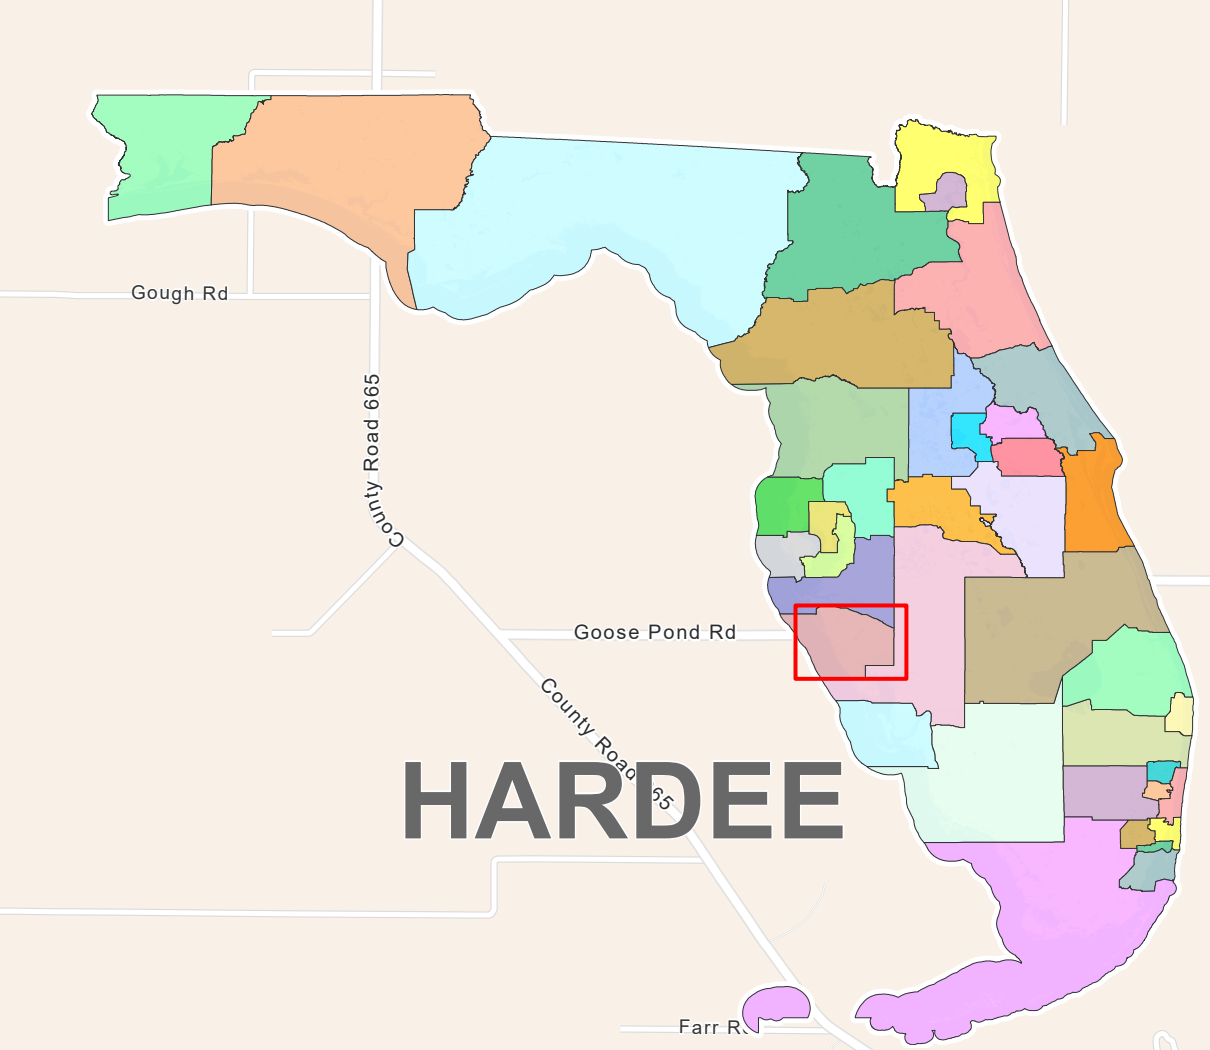

Legend

-  County boundary
-  Interstate
-  US Highway
-  State Road
-  Minor Road
-  Sea, lake, or river
-  10 District boundary & number

HARDEE

MANATEE

District 22

SARASOTA

DESOTO

District 27

Venice

North Port

CHARLOTTE

Florida
State Senate Districts
S027S8058
 * * * * *
CS/SJR 100
February 3, 2022

Map produced by
 staff of the Florida
 Senate Committee on
 Reapportionment

Scan QR
 Code to View
 Interactive Map