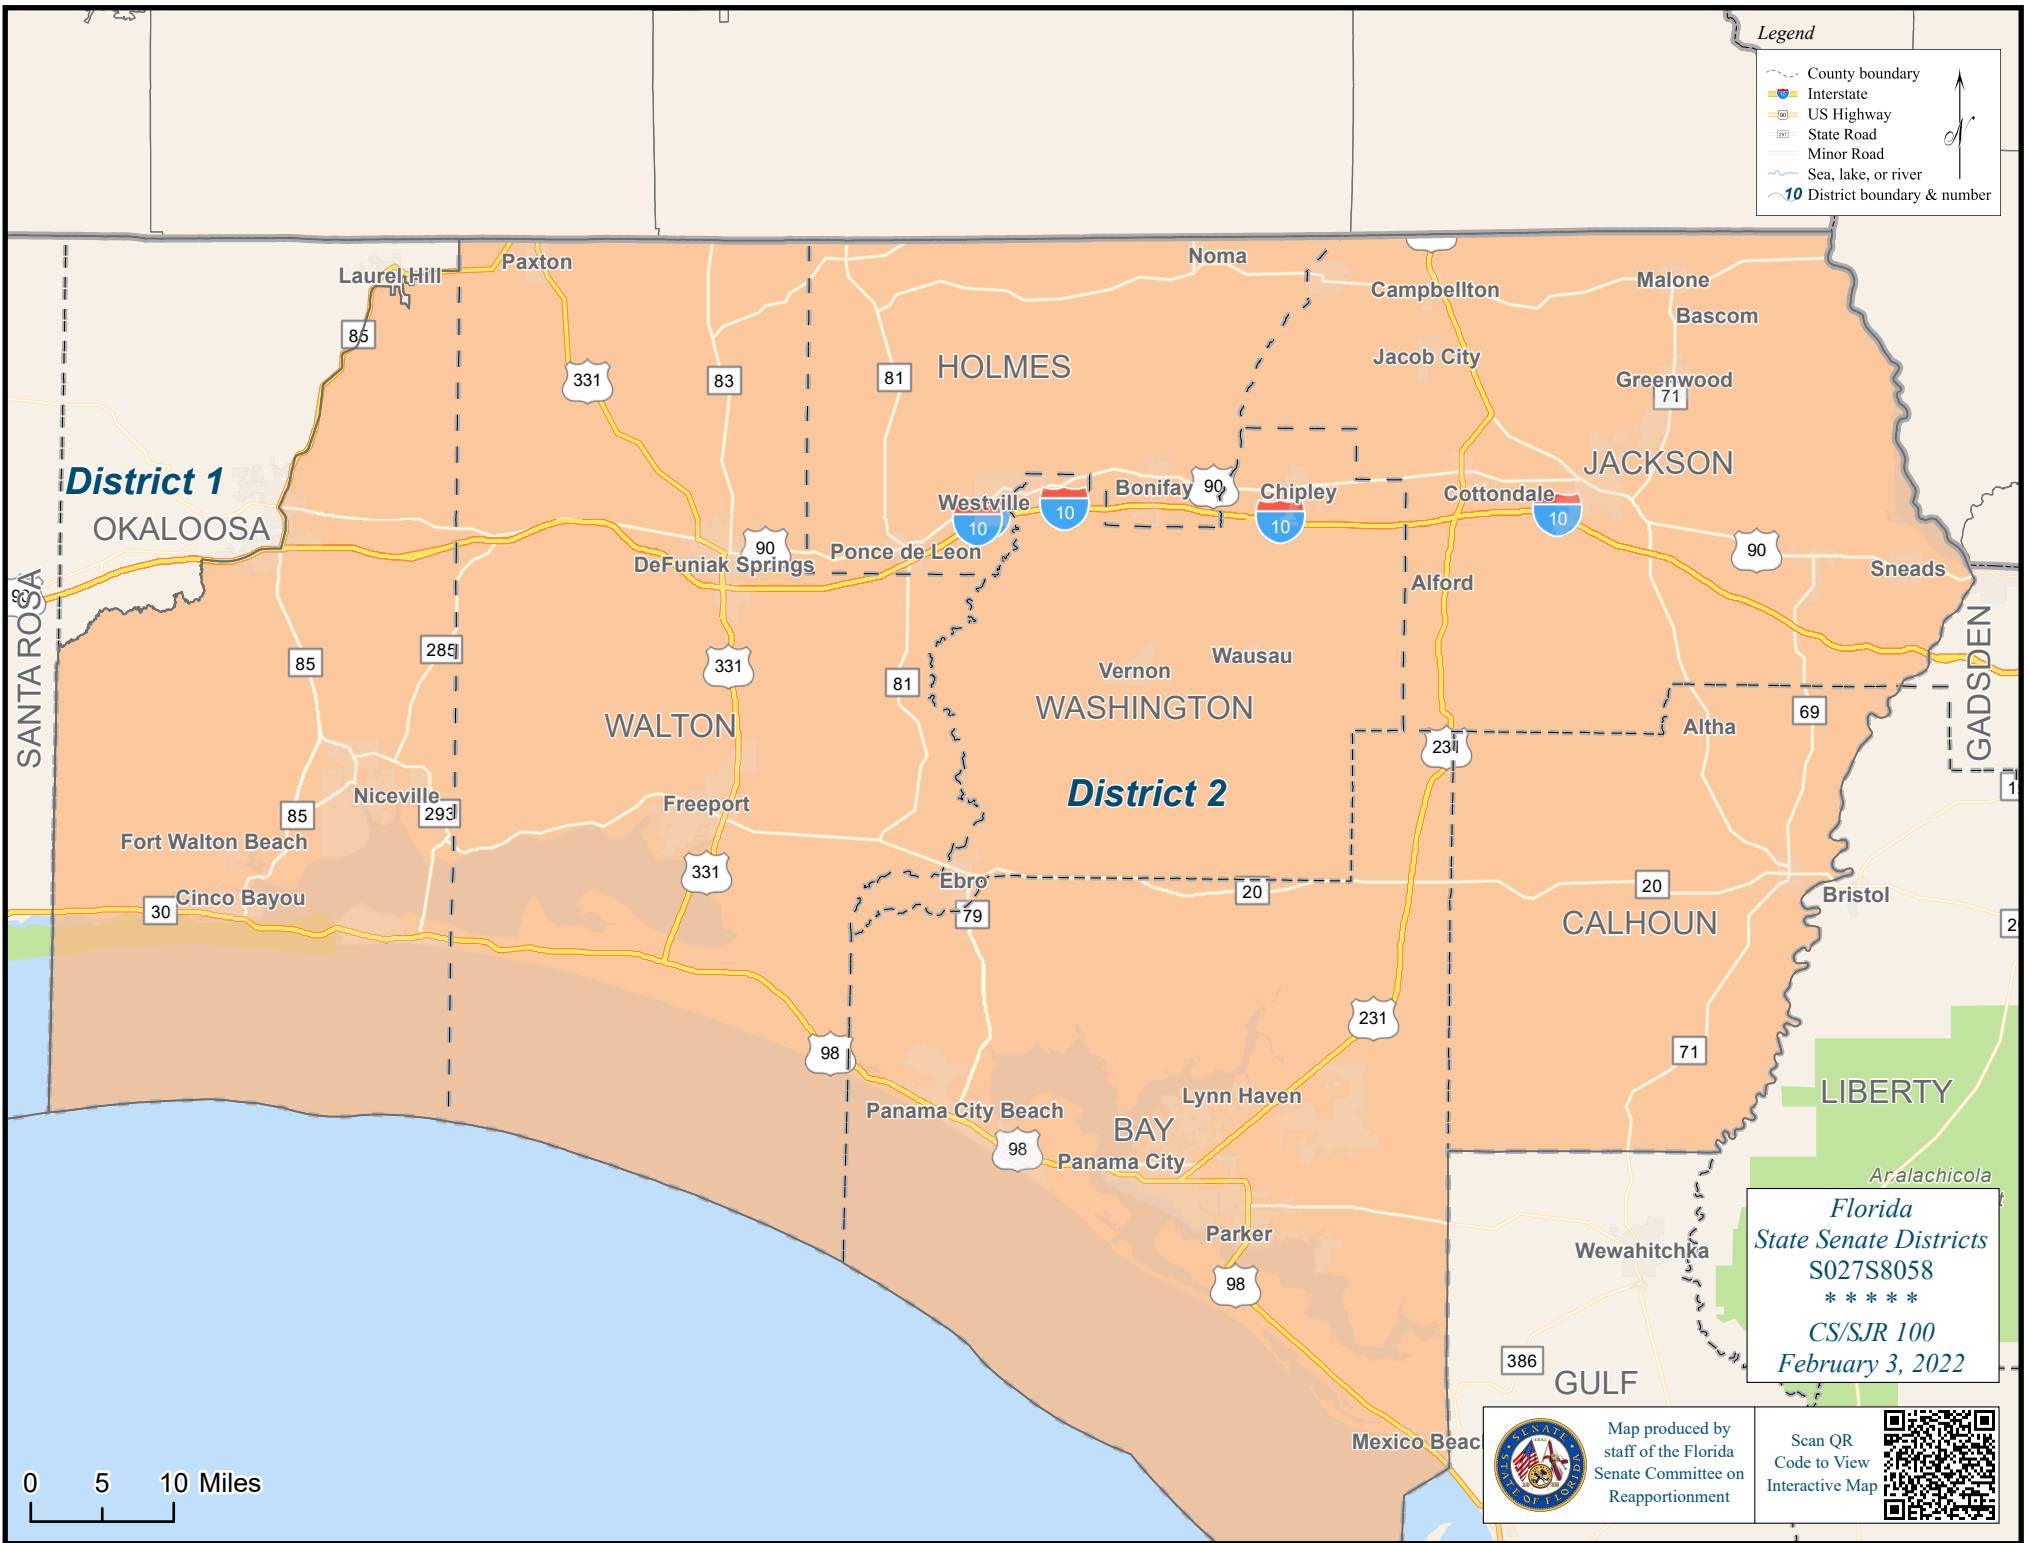

Legend

- County boundary
- Interstate
- US Highway
- State Road
- Minor Road
- Sea, lake, or river
- 10 District boundary & number

District 1
OKALOOSA

District 2

Florida
State Senate Districts
S027S8058

CS/SJR 100
February 3, 2022

0 5 10 Miles

Map produced by
staff of the Florida
Senate Committee on
Reapportionment

Scan QR
Code to View
Interactive Map