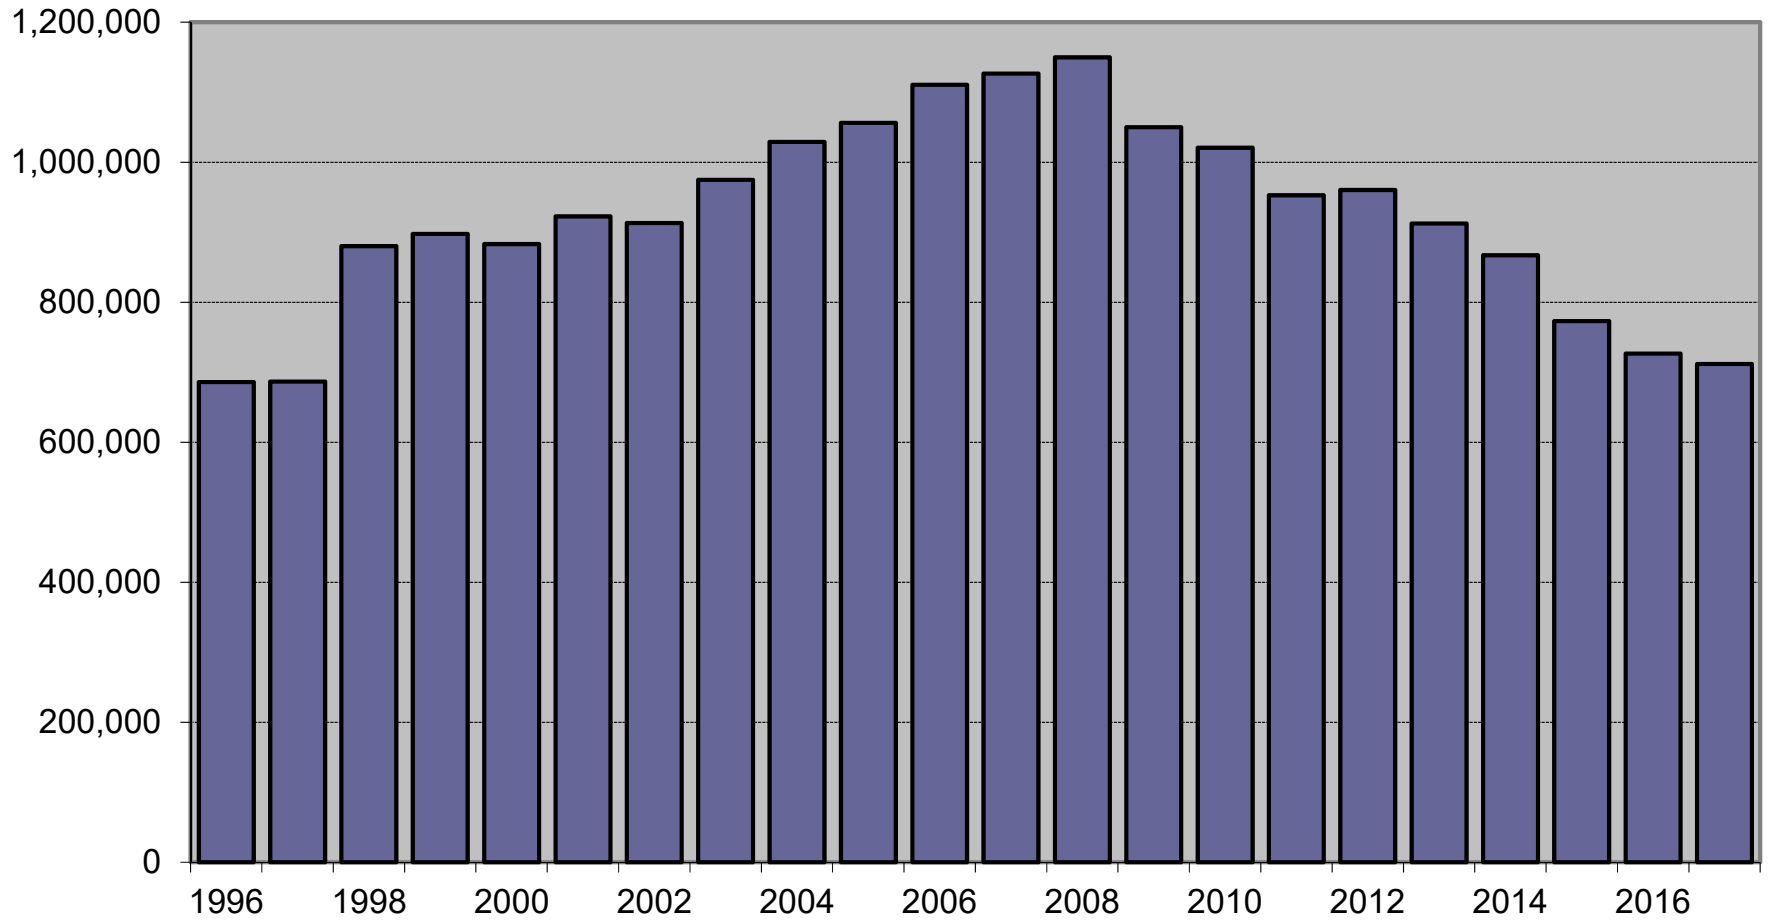

# TOTAL ARRESTS

Source of data changed in 1996 to fingerprint cards and in 1998 to aggregate reports from Law Enforcement Agencies.