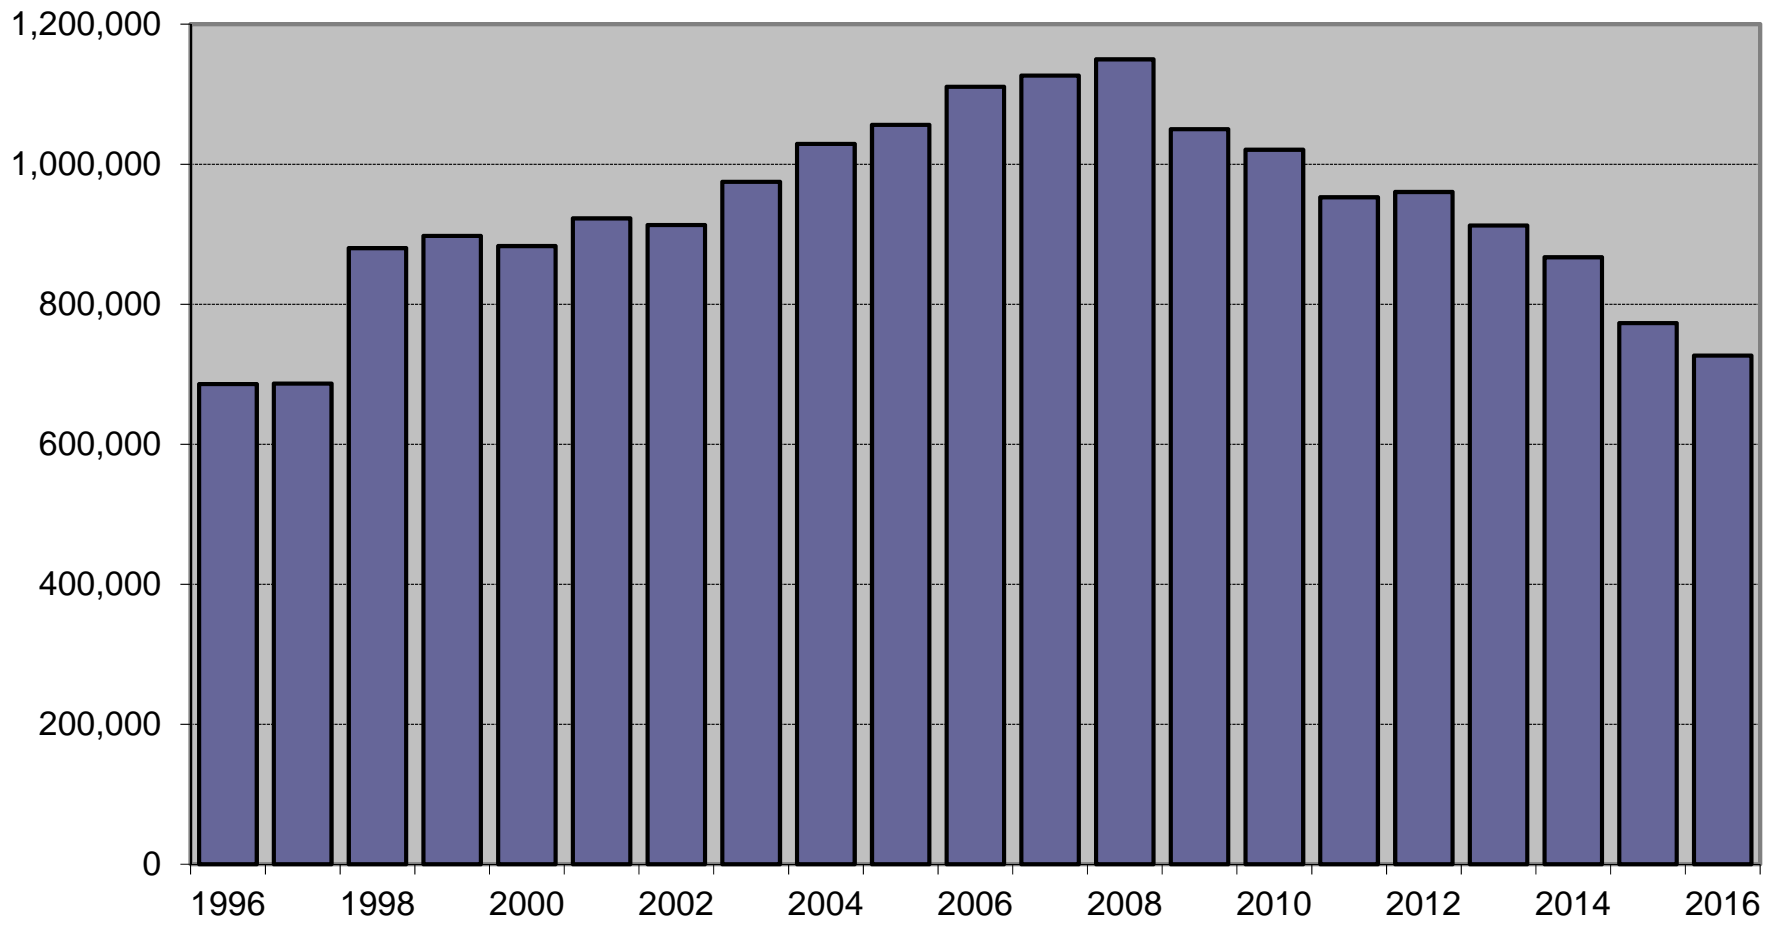

TOTAL ARRESTS

Source of data changed in 1996 to fingerprint cards and in 1998 to aggregate reports from Law Enforcement Agencies.