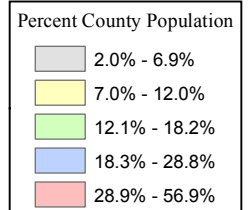

Statewide Percentages:
2000 = 14.2%   2010 = 15.2%

*Race categories do not include Hispanic or Latino and are not in combination with any other race.
Source: U.S. Census Bureau PL94-171, 2010 and Summary File 1, 2000

Florida Legislative Office of
Economic & Demographic Research

111 W. Madison St, Rm 574
Tallahassee, FL 32399-1400
Phone 850.487.1402
URL: www.edr.state.fl.us
March 17, 2011