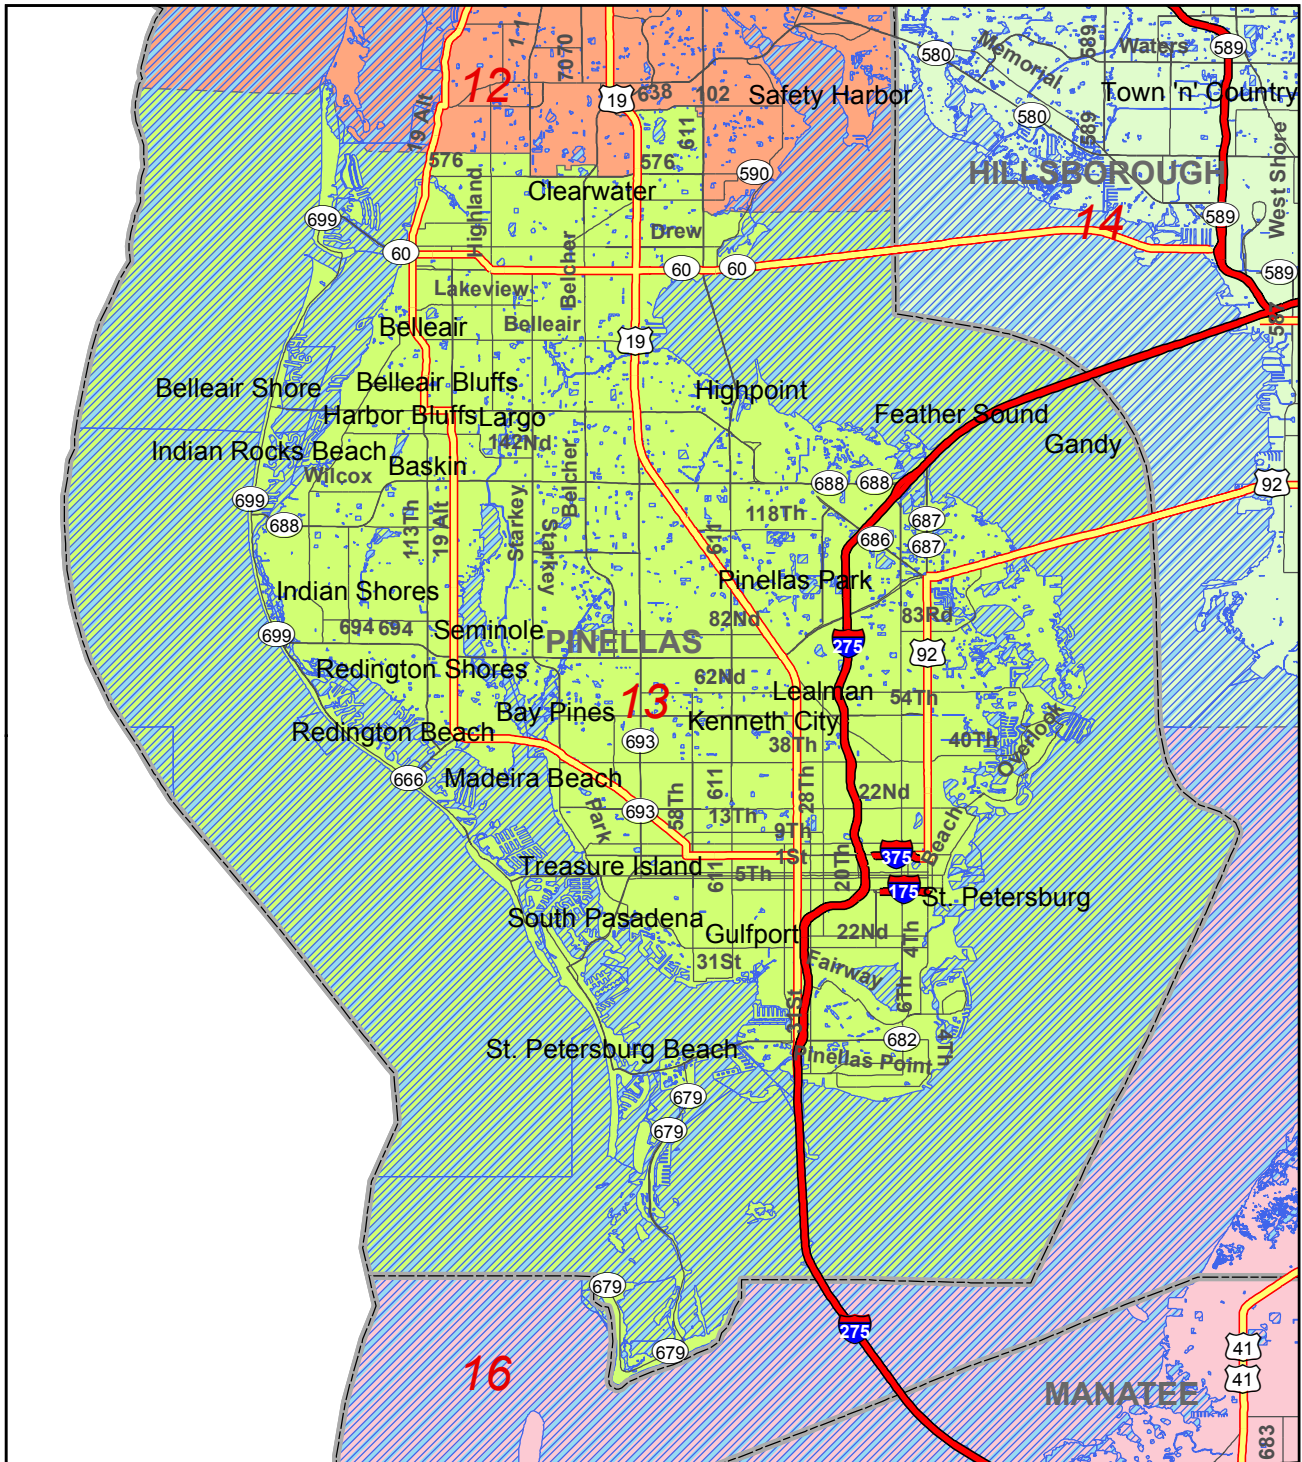

2015 Congressional Districts

Florida Legislature Office of
Economic & Demographic Research
111 W. Madison St., Rm. 574
Tallahassee, FL 32399-1400
Phone: 850.487.1402
URL: edr.state.fl.us
January 5, 2016

- Limited Access Freeway
- Highway
- Local Road
- County Boundary
- Water Bodies
- District 13 Boundary