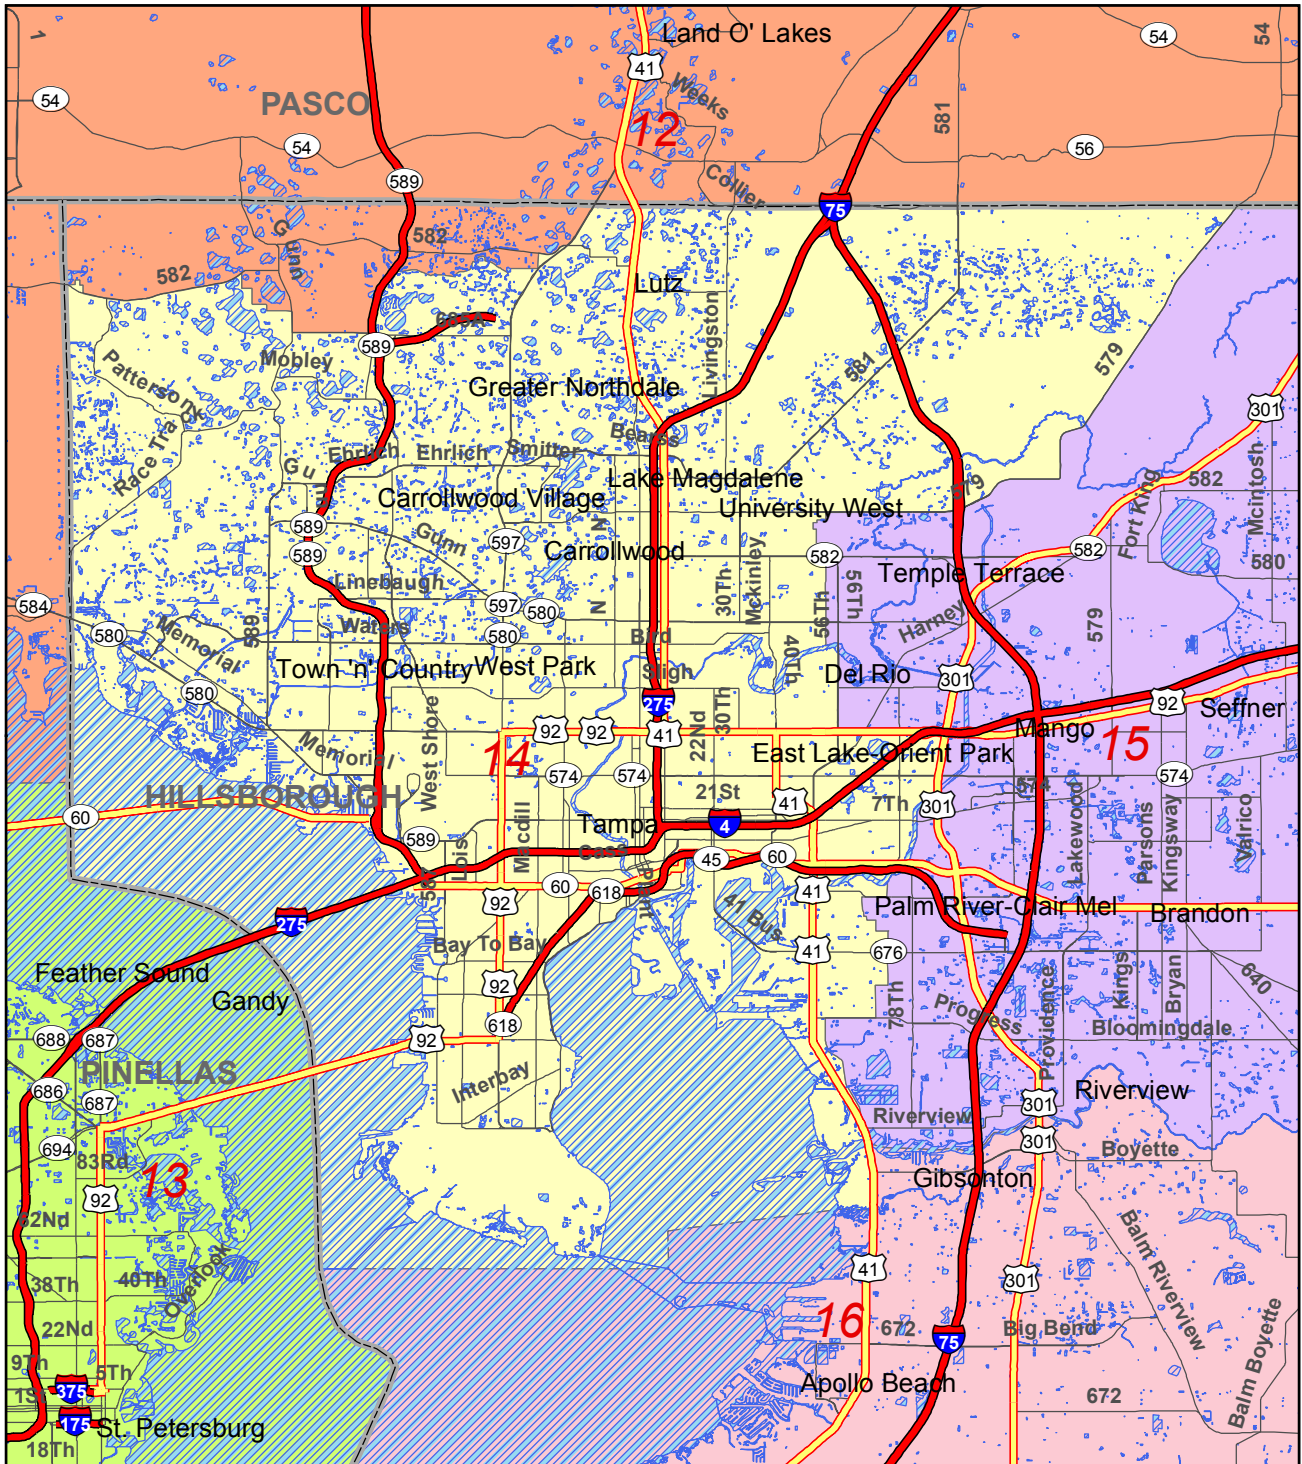

# 2015 Congressional Districts

Florida Legislature Office of  
Economic & Demographic Research  
111 W. Madison St., Rm. 574  
Tallahassee, FL 32399-1400  
Phone: 850.487.1402  
URL: [edr.state.fl.us](http://edr.state.fl.us)  
January 5, 2016

- Limited Access Freeway
- Highway
- Local Road
- County Boundary
- Water Bodies
- District 14 Boundary