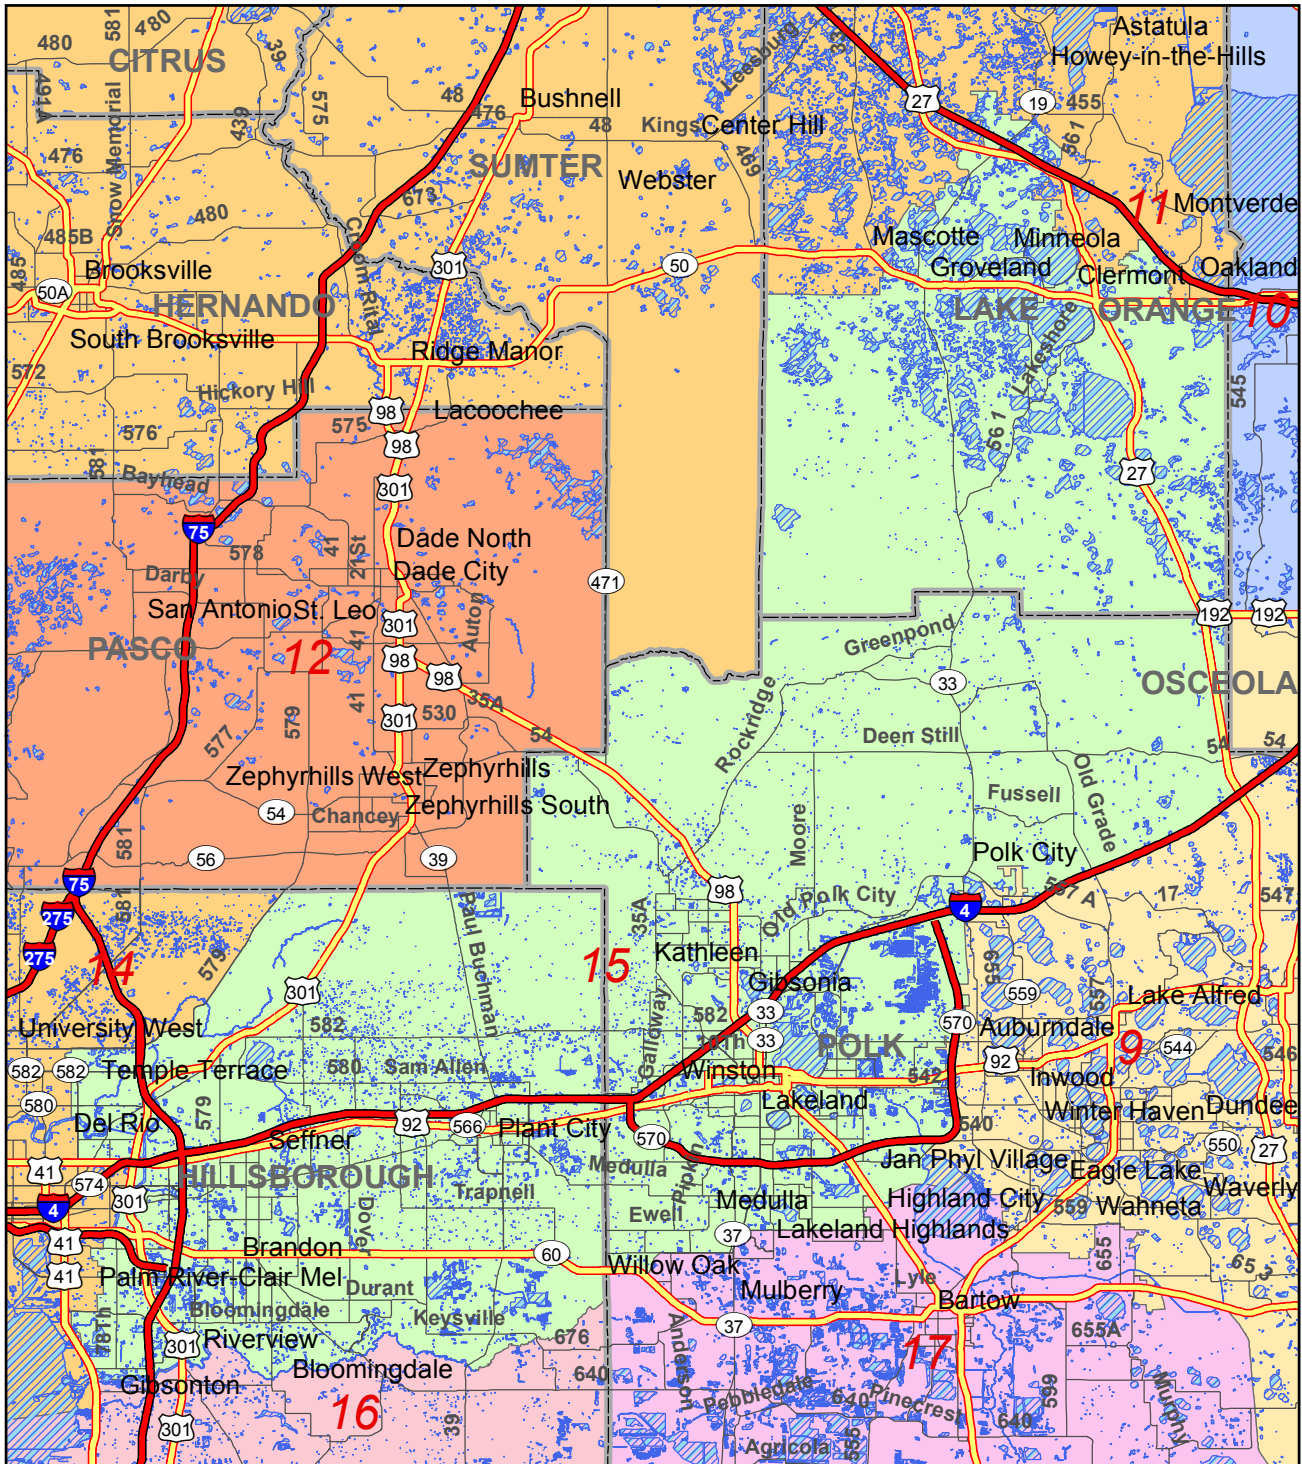

# 2015 Congressional Districts

Florida Legislature Office of  
Economic & Demographic Research  
111 W. Madison St., Rm. 574  
Tallahassee, FL 32399-1400  
Phone: 850.487.1402  
URL: [edr.state.fl.us](http://edr.state.fl.us)  
January 5, 2016

-  Limited Access Freeway
-  Highway
-  Local Road
-  County Boundary
-  Water Bodies
-  District 15 Boundary