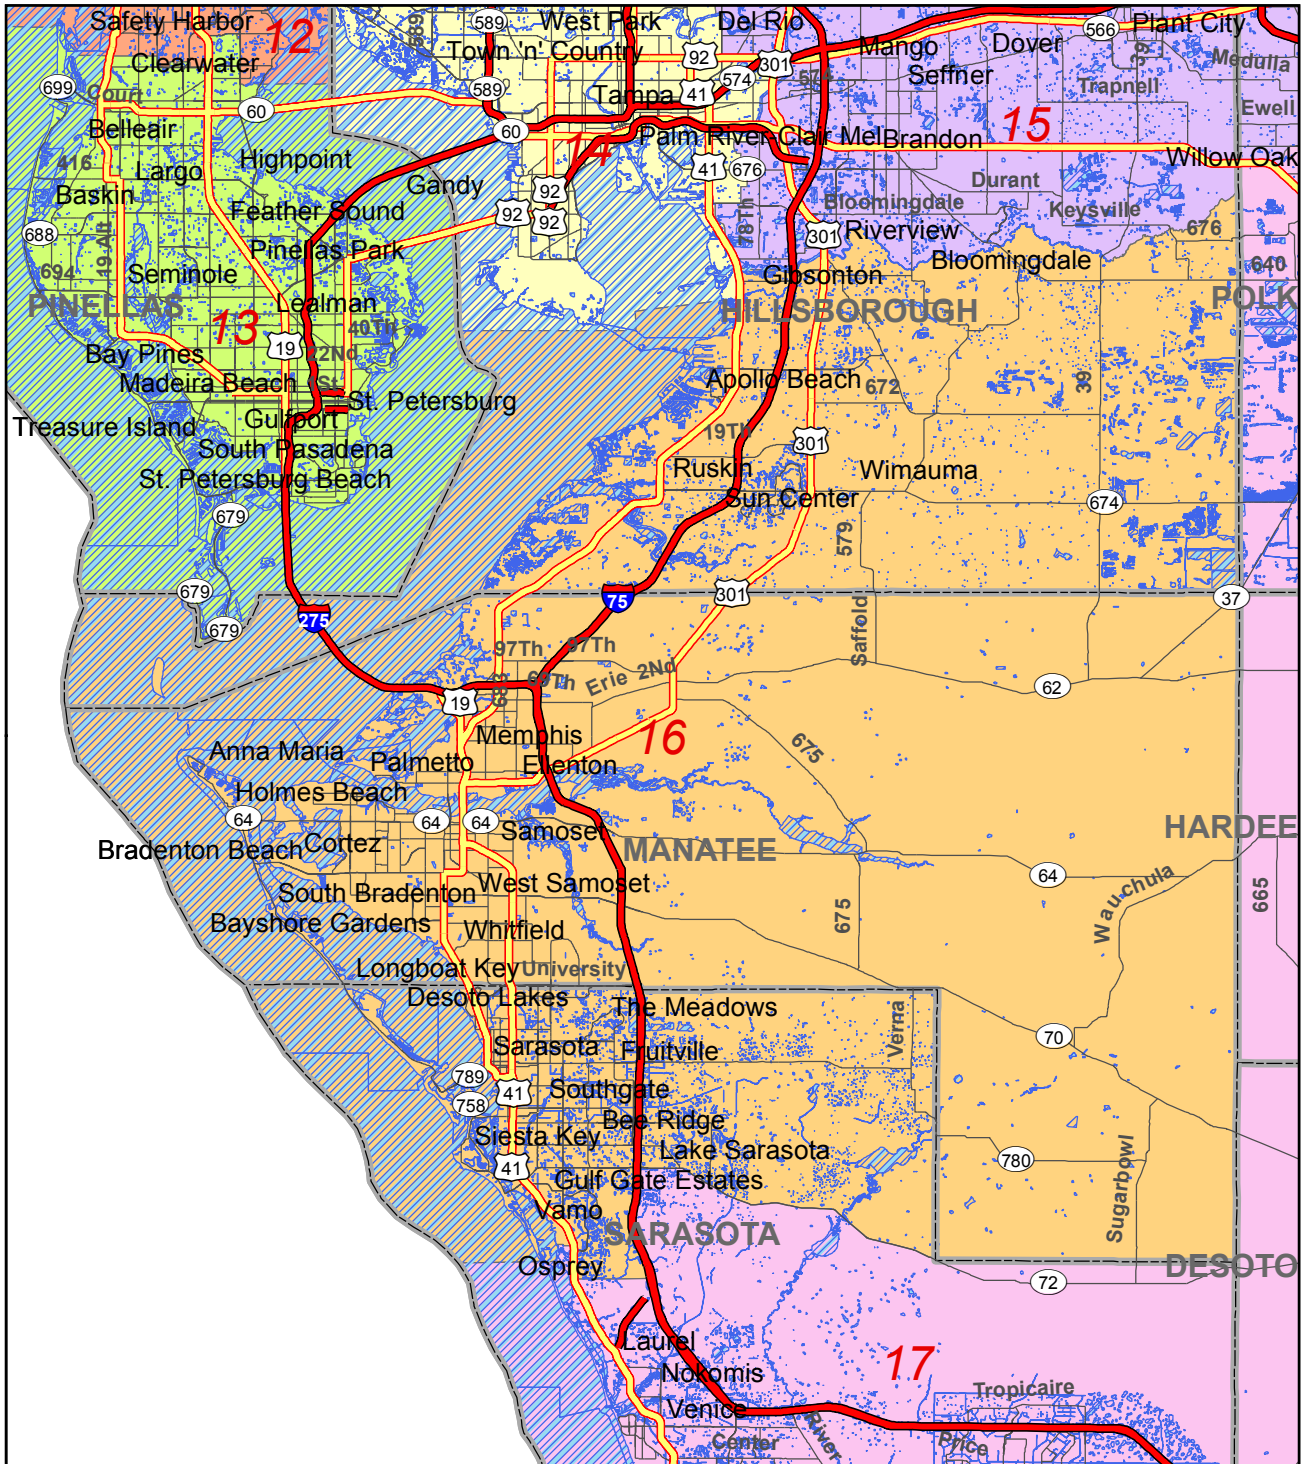

# 2015 Congressional Districts

Florida Legislature Office of  
Economic & Demographic Research  
111 W. Madison St., Rm. 574  
Tallahassee, FL 32399-1400  
Phone: 850.487.1402  
URL: [edr.state.fl.us](http://edr.state.fl.us)  
January 5, 2016

- Limited Access Freeway
- Highway
- Local Road
- County Boundary
- Water Bodies
- District 16 Boundary