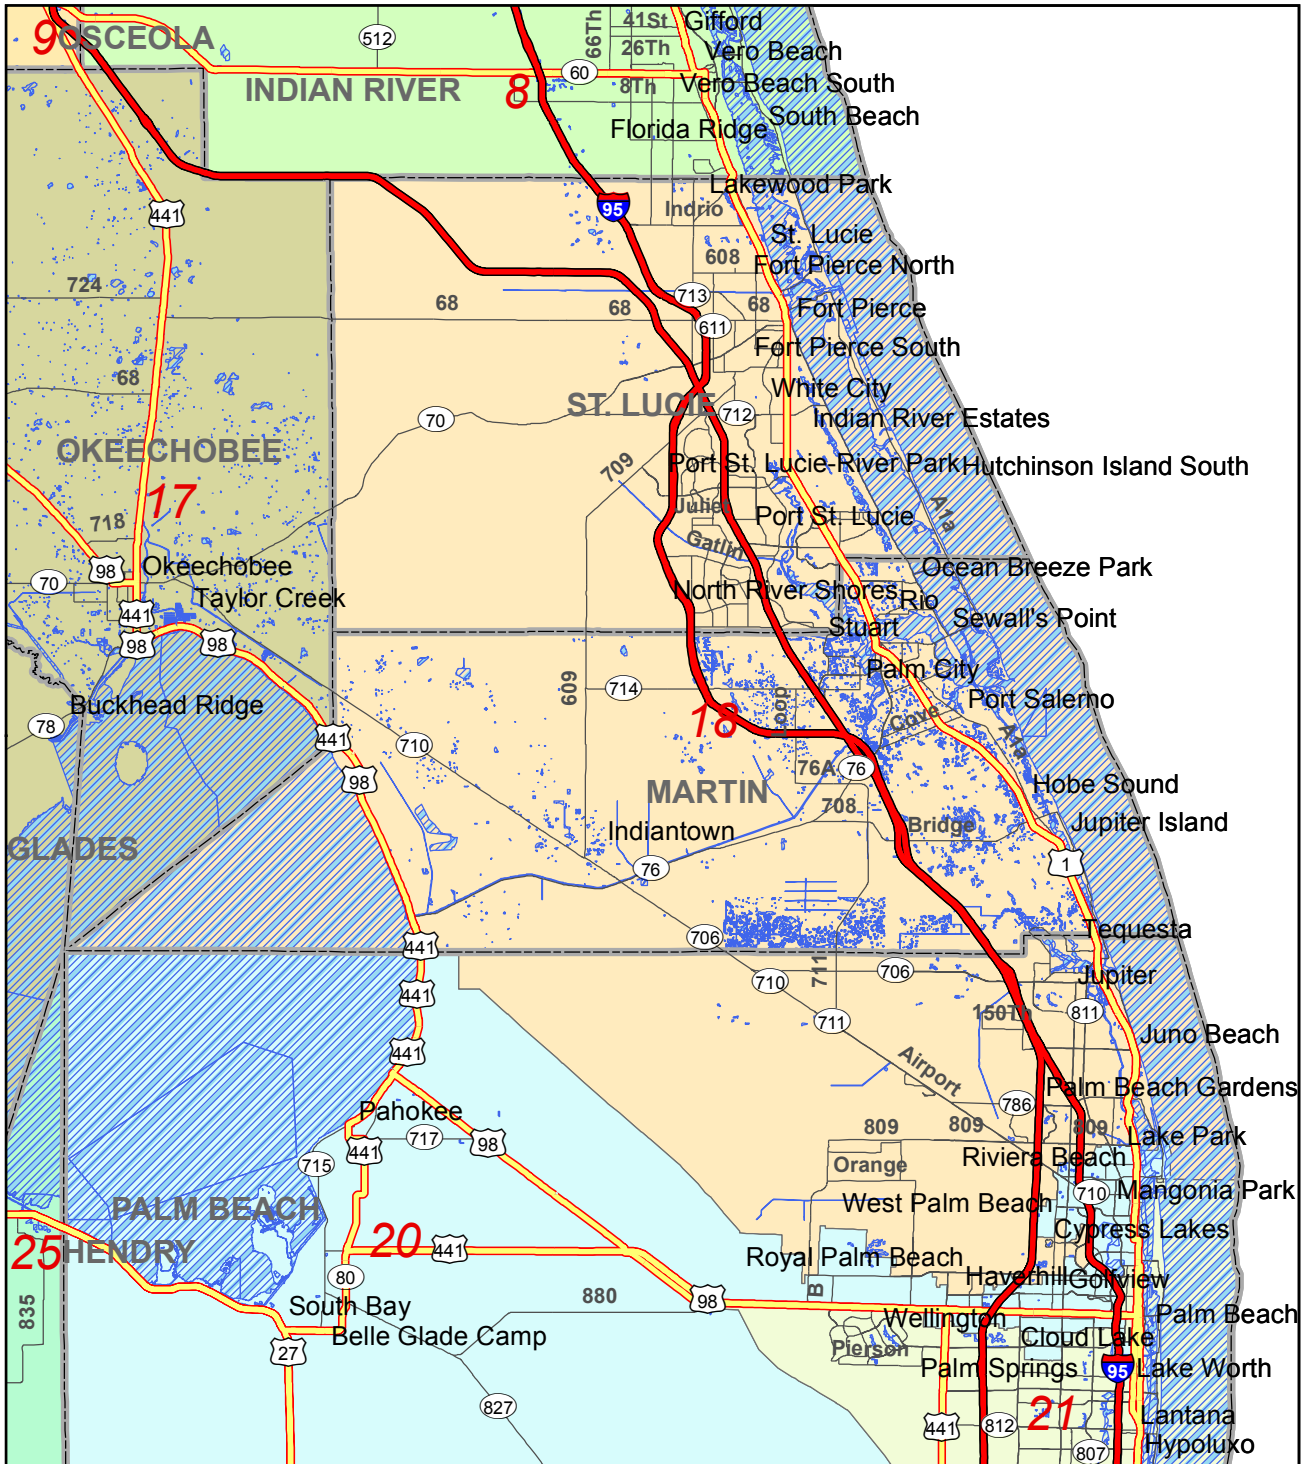

2015 Congressional Districts

Florida Legislature Office of
Economic & Demographic Research
111 W. Madison St., Rm. 574
Tallahassee, FL 32399-1400
Phone: 850.487.1402
URL: edr.state.fl.us
January 5, 2016

- ▬ Limited Access Freeway
- ▬ Highway
- ▬ Local Road
- County Boundary
- Water Bodies
- District 18 Boundary