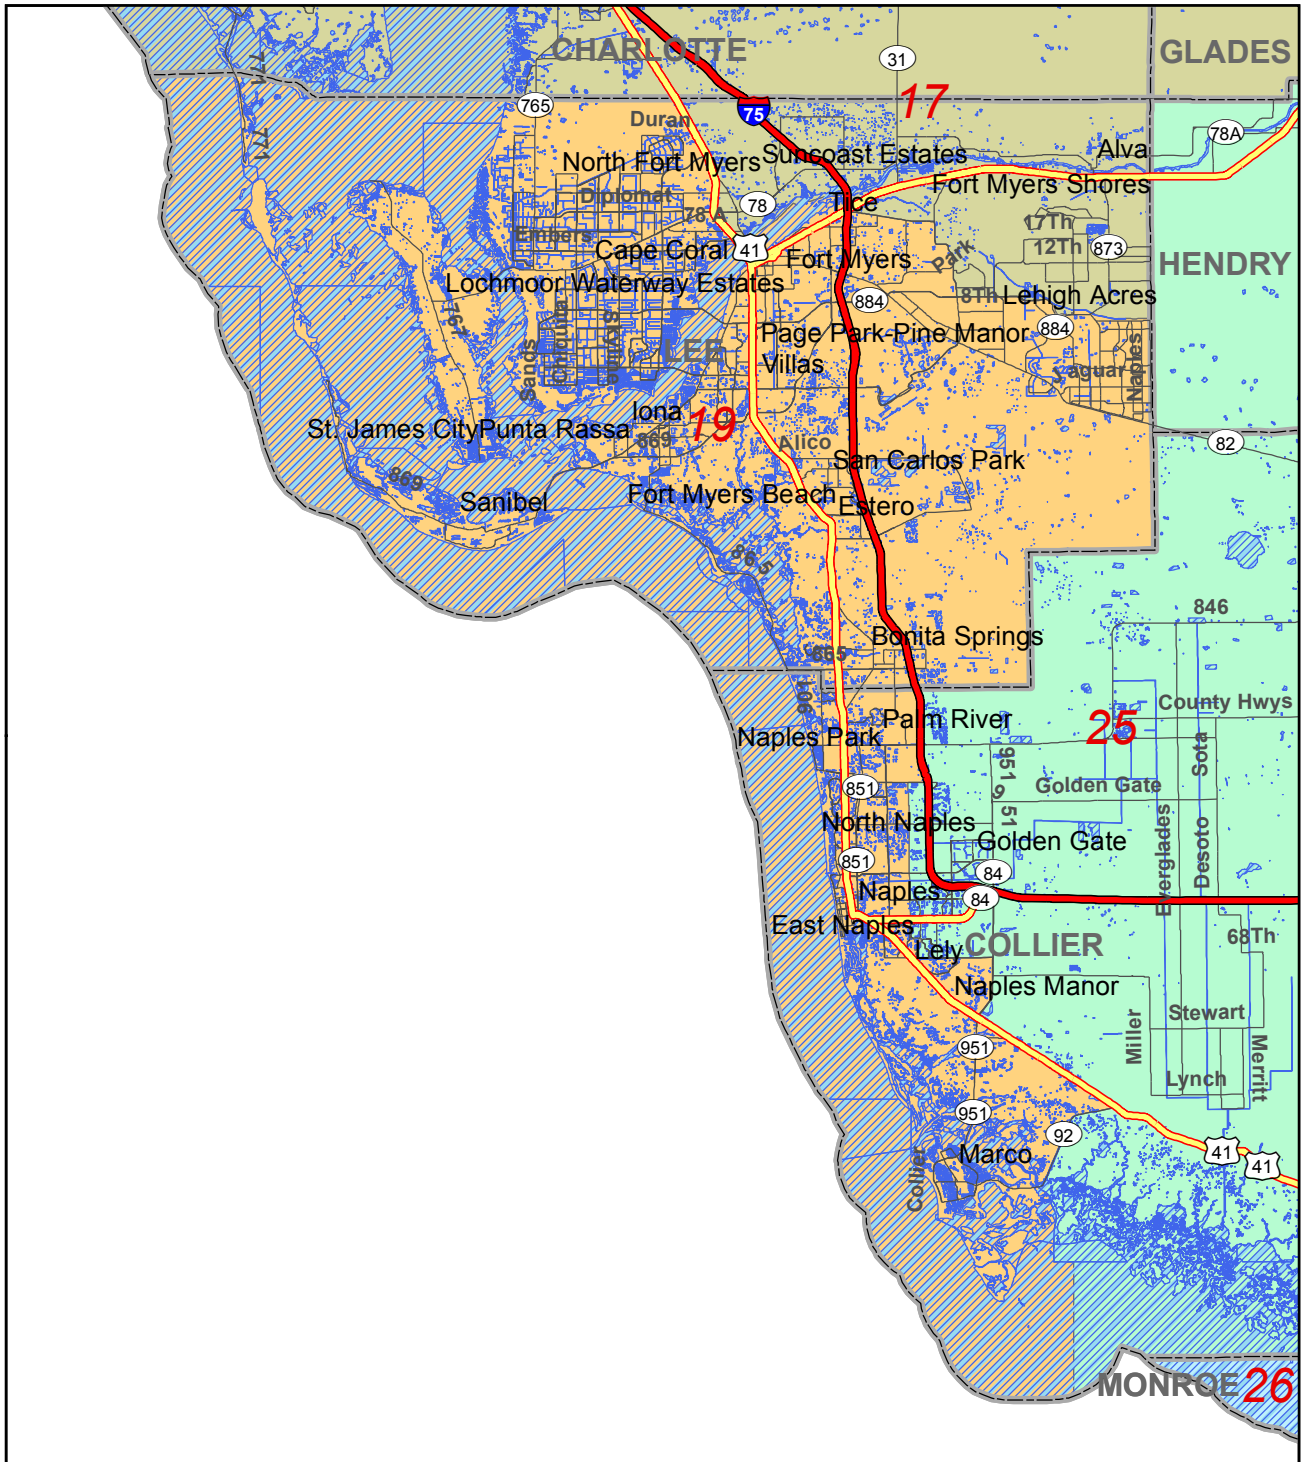

# 2015 Congressional Districts

Florida Legislature Office of  
Economic & Demographic Research  
111 W. Madison St., Rm. 574  
Tallahassee, FL 32399-1400  
Phone: 850.487.1402  
URL: [edr.state.fl.us](http://edr.state.fl.us)  
January 5, 2016

- Limited Access Freeway
- Highway
- Local Road
- County Boundary
- Water Bodies
- District 19 Boundary