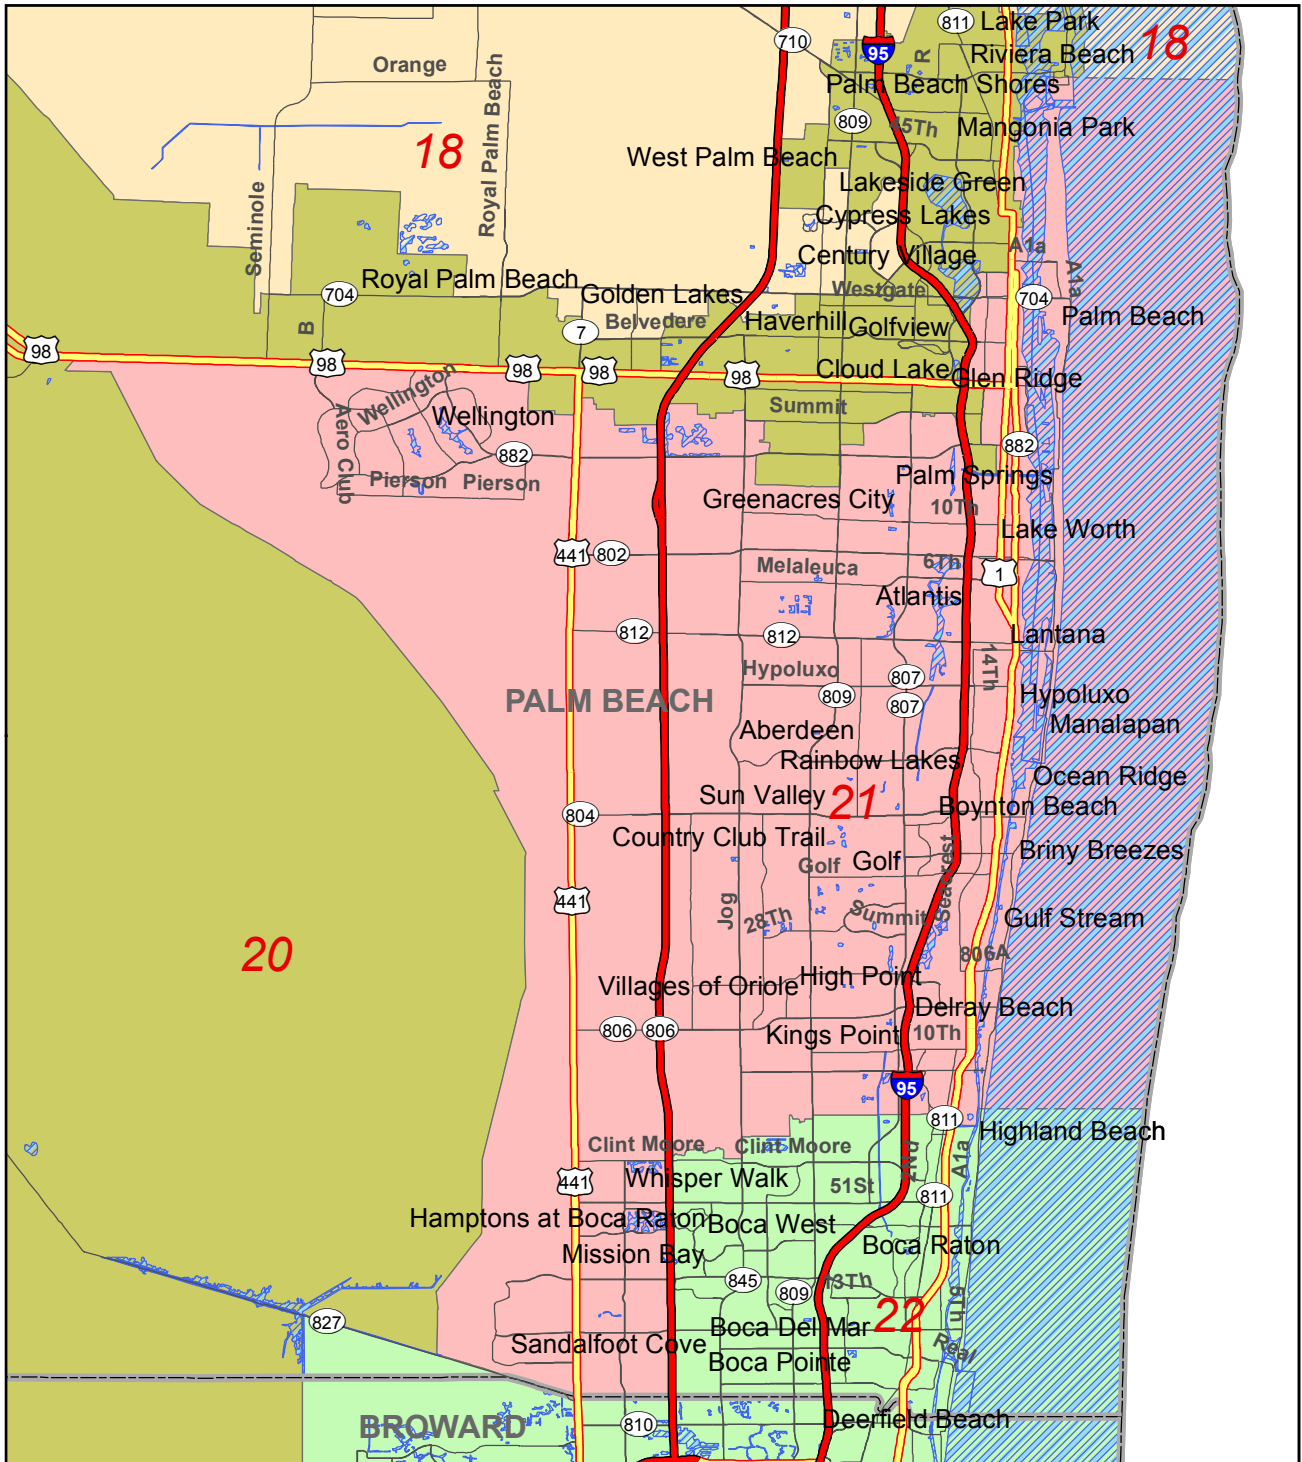

2015 Congressional Districts

Florida Legislature Office of
Economic & Demographic Research
111 W. Madison St., Rm. 574
Tallahassee, FL 32399-1400
Phone: 850.487.1402
URL: edr.state.fl.us
January 5, 2016

- Limited Access Freeway
- Highway
- Local Road
- County Boundary
- Water Bodies
- District 21 Boundary