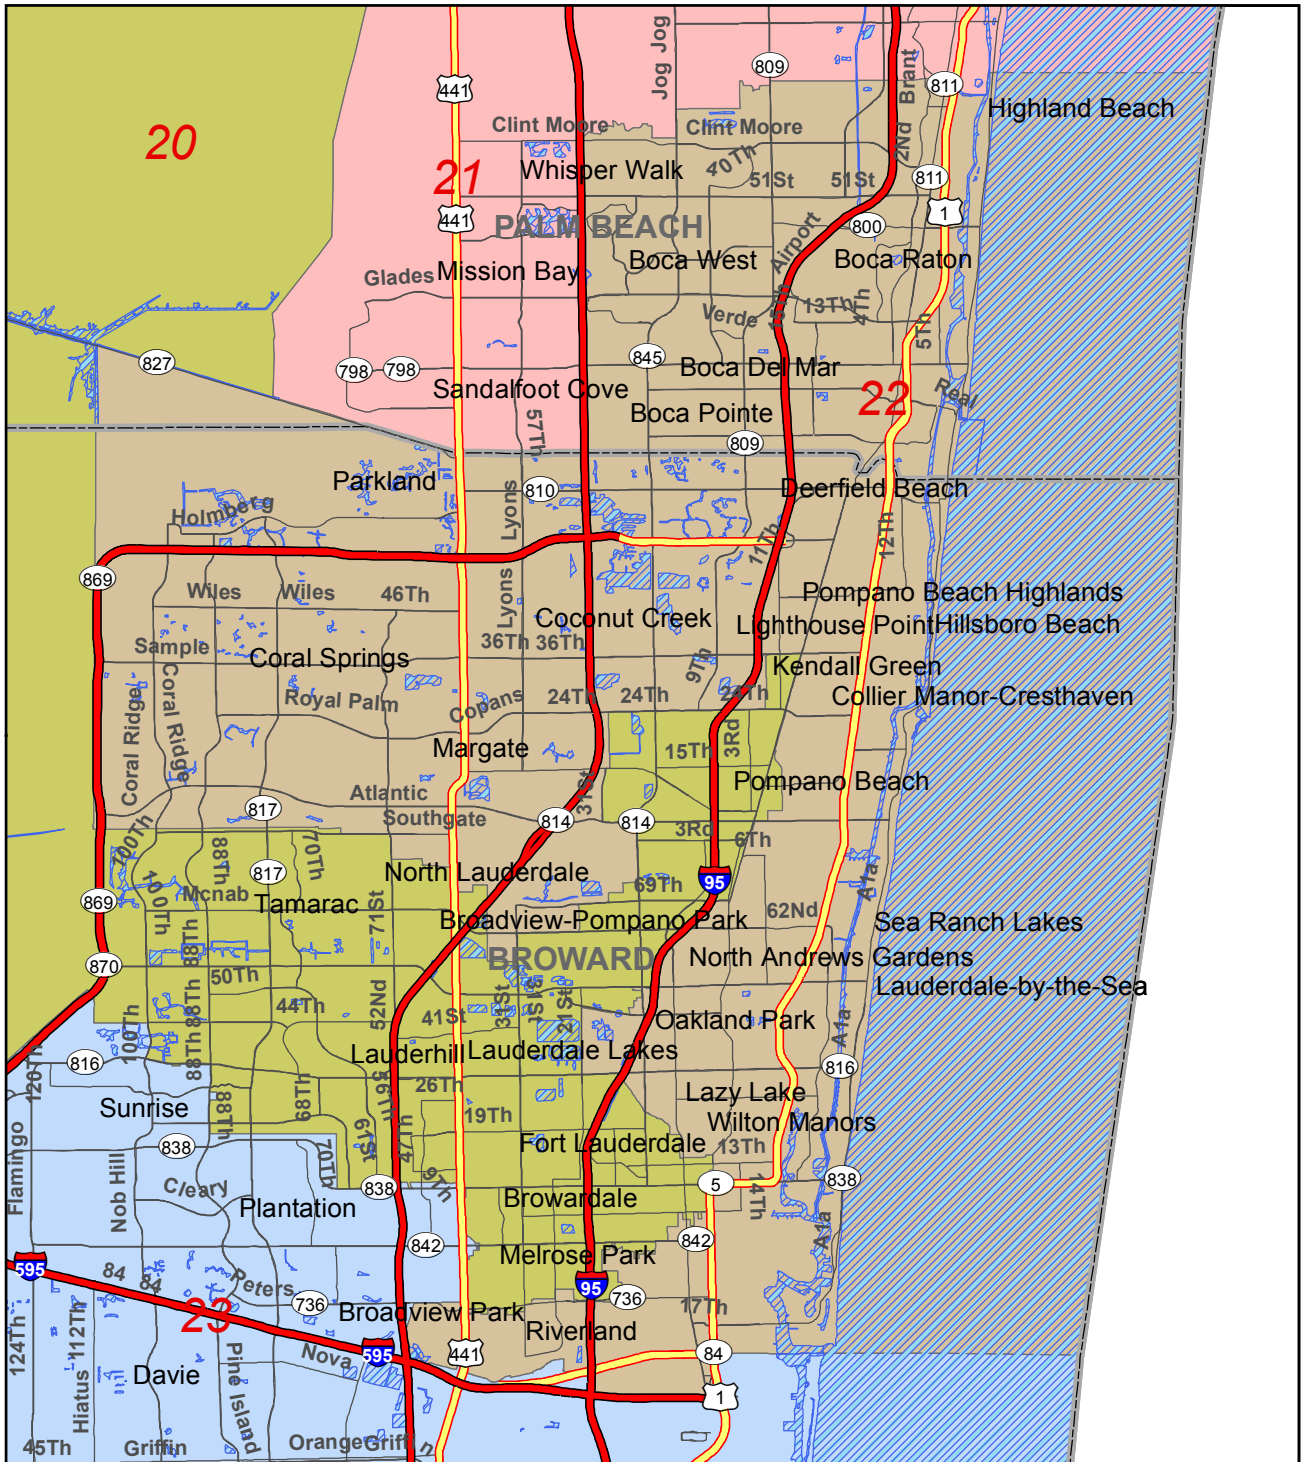

2015 Congressional Districts

Florida Legislature Office of
Economic & Demographic Research
111 W. Madison St., Rm. 574
Tallahassee, FL 32399-1400
Phone: 850.487.1402
URL: edr.state.fl.us
January 5, 2016

- Limited Access Freeway
- Highway
- Local Road
- County Boundary
- Water Bodies
- District 22 Boundary