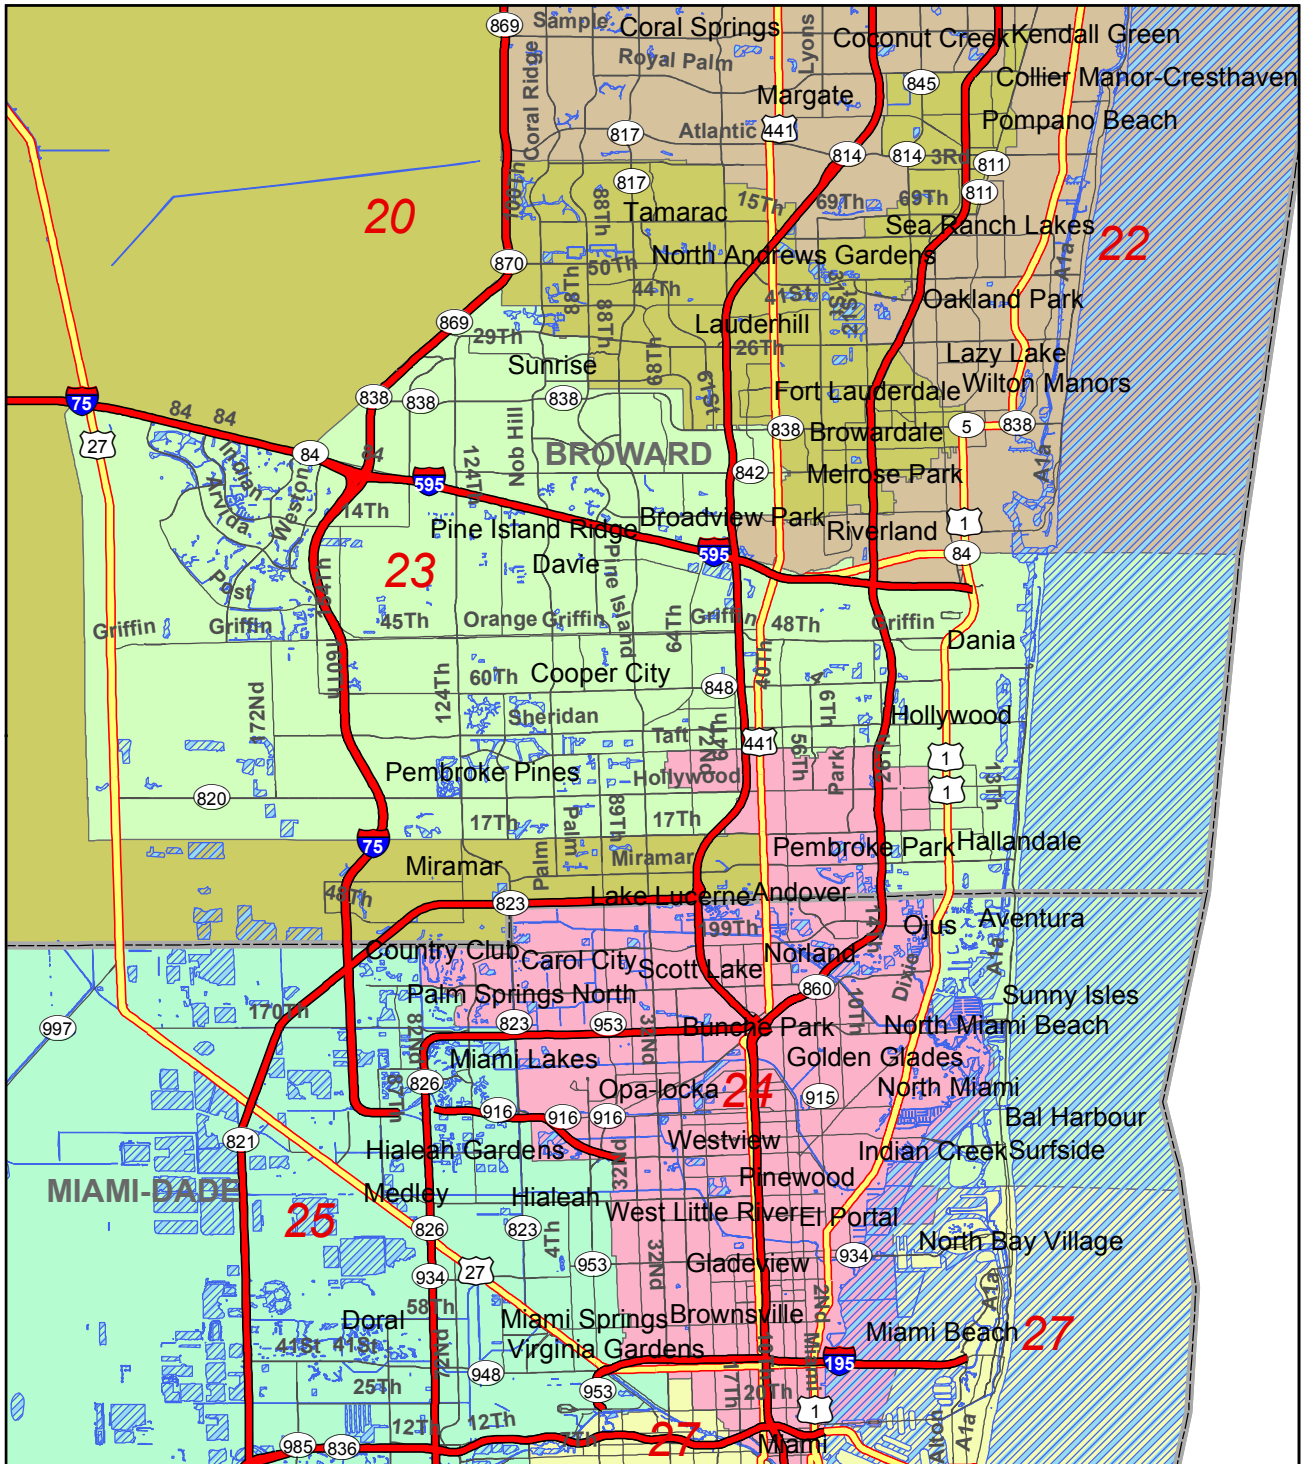

# 2015 Congressional Districts

Florida Legislature Office of  
Economic & Demographic Research  
111 W. Madison St., Rm. 574  
Tallahassee, FL 32399-1400  
Phone: 850.487.1402  
URL: [edr.state.fl.us](http://edr.state.fl.us)  
January 5, 2016

- Limited Access Freeway
- Highway
- Local Road
- County Boundary
- Water Bodies
- District 23 Boundary