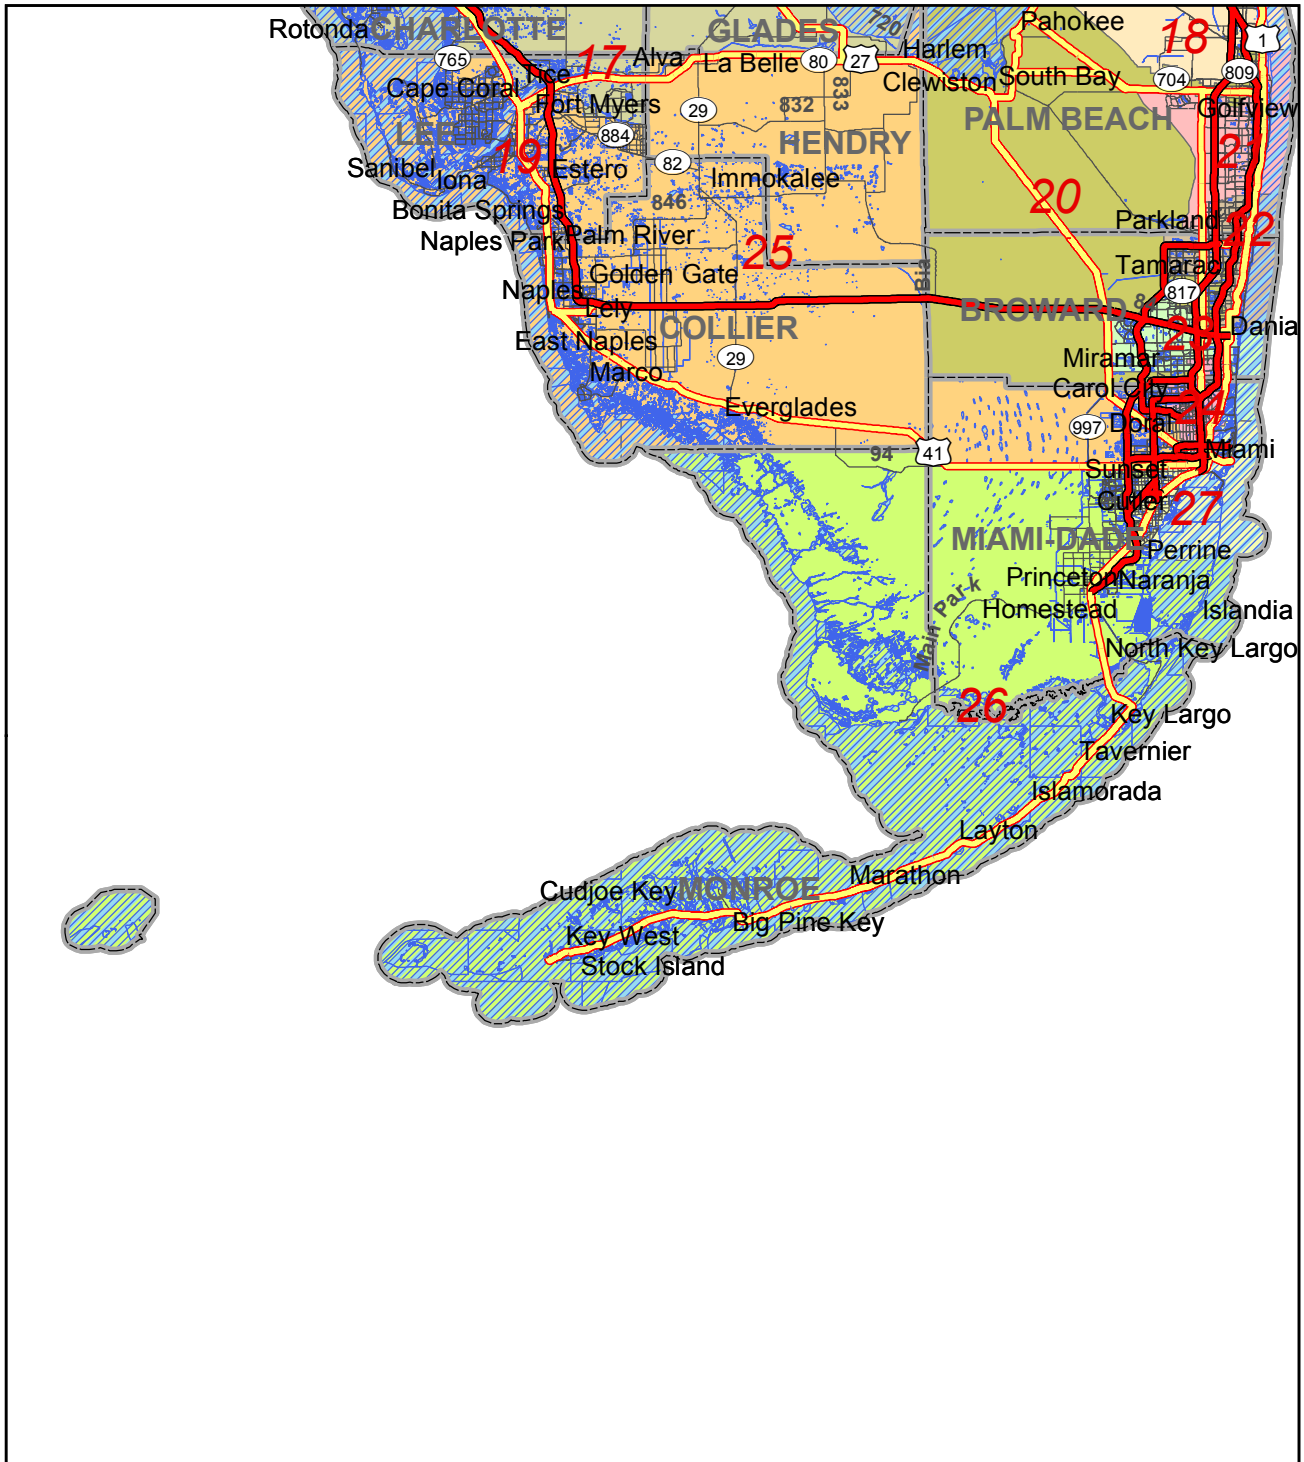

2015 Congressional Districts

Florida Legislature Office of
Economic & Demographic Research
111 W. Madison St., Rm. 574
Tallahassee, FL 32399-1400
Phone: 850.487.1402
URL: edr.state.fl.us
January 5, 2016

- Limited Access Freeway
- Highway
- Local Road
- County Boundary
- Water Bodies
- District 26 Boundary