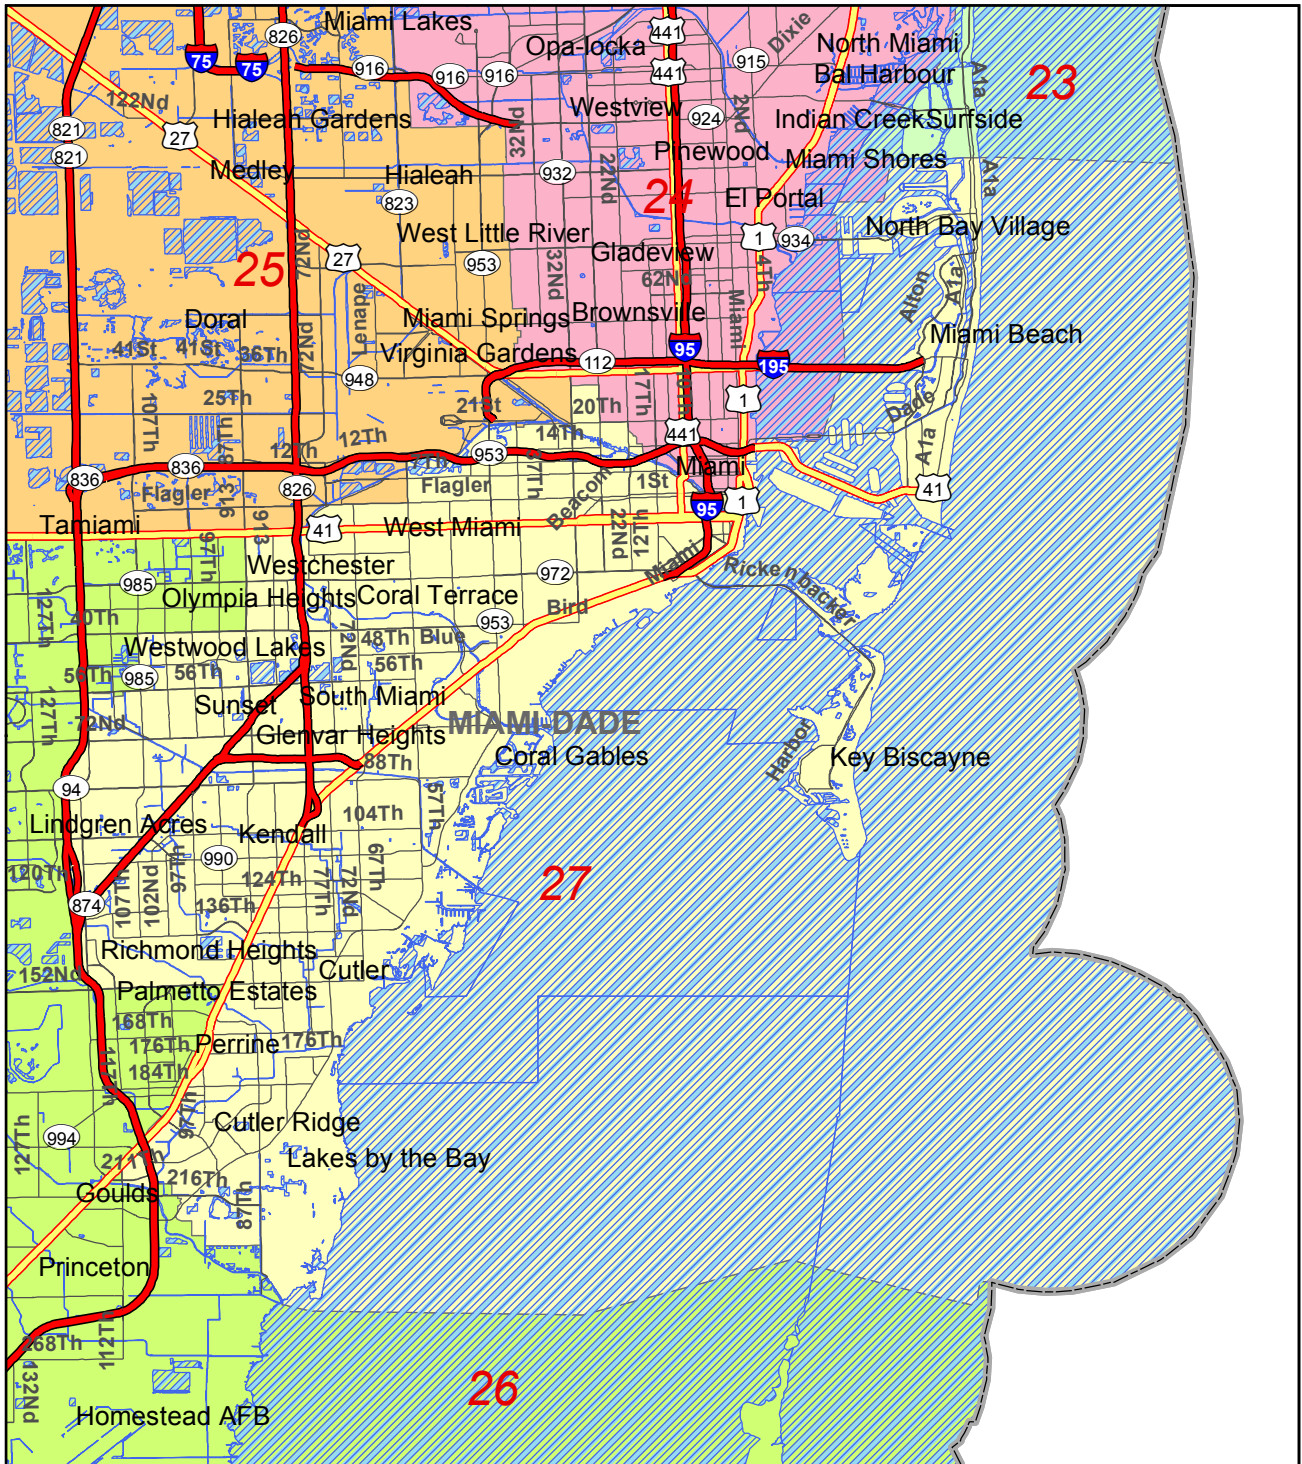

# 2015 Congressional Districts

Florida Legislature Office of  
Economic & Demographic Research  
111 W. Madison St., Rm. 574  
Tallahassee, FL 32399-1400  
Phone: 850.487.1402  
URL: [edr.state.fl.us](http://edr.state.fl.us)  
January 5, 2016

- Limited Access Freeway
- Highway
- Local Road
- County Boundary
- Water Bodies
- District 27 Boundary