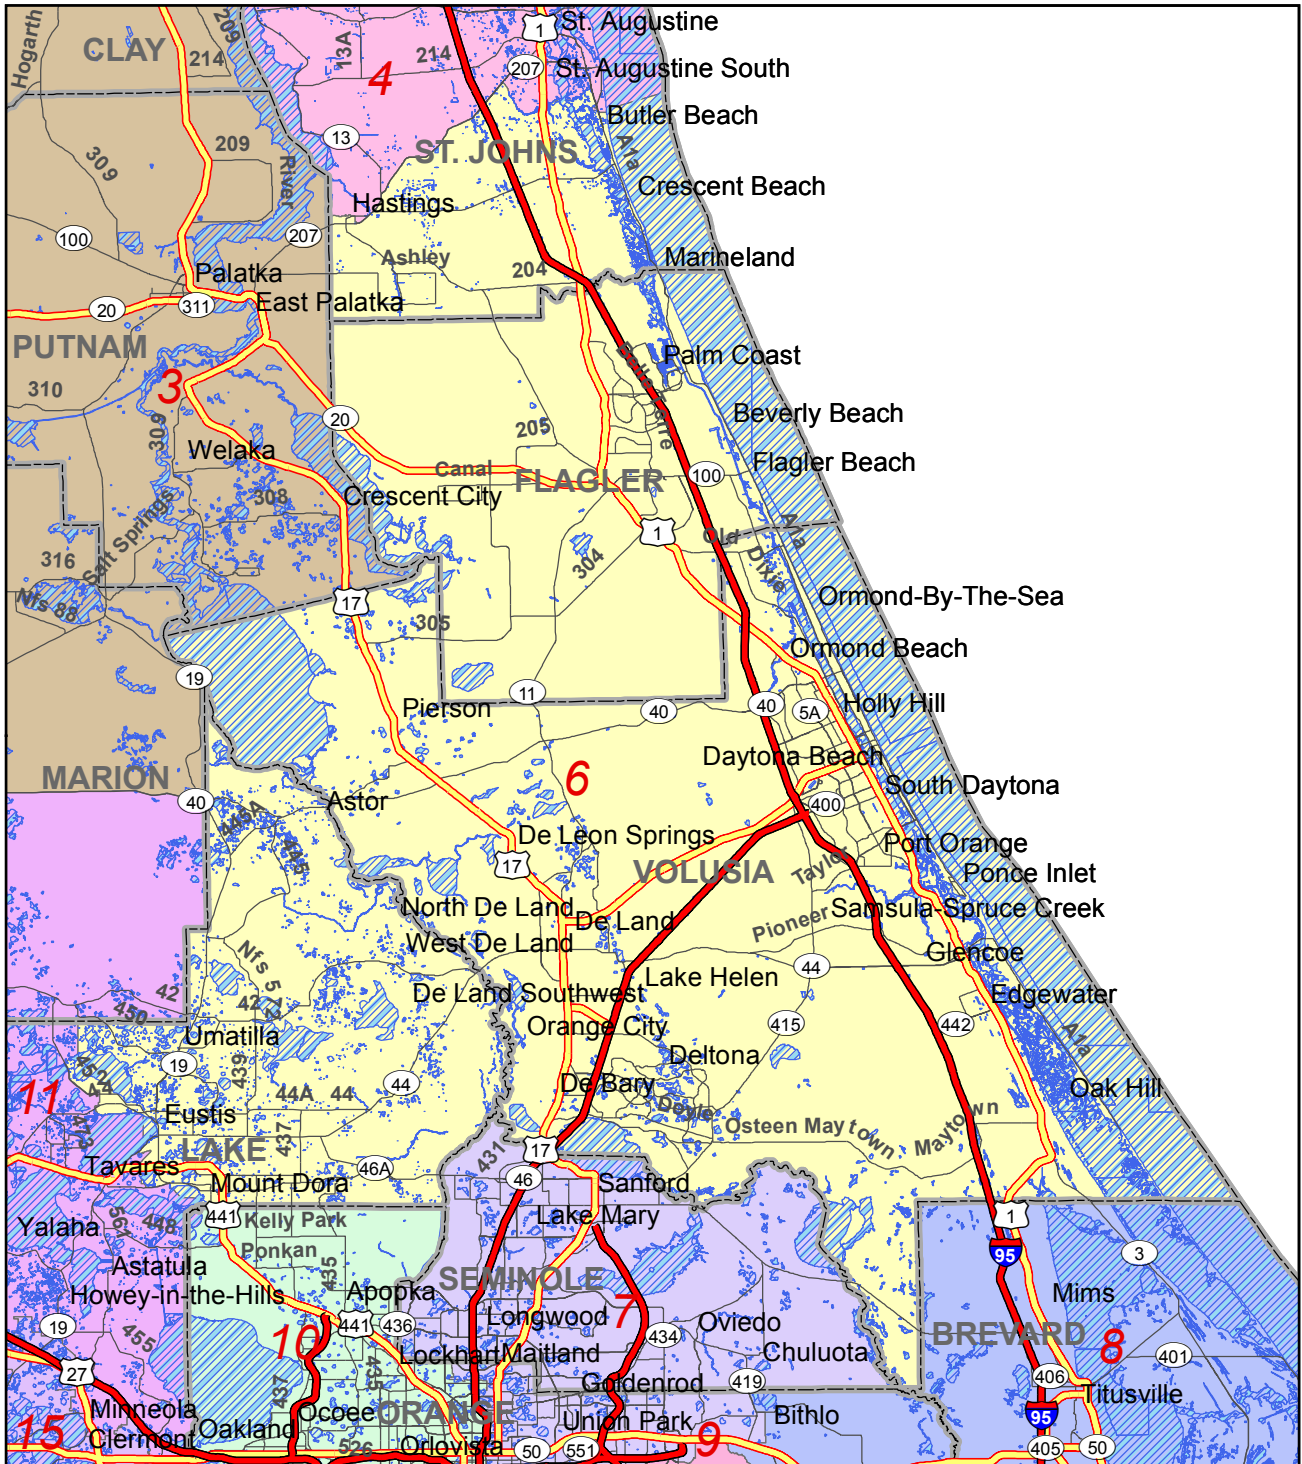

# 2015 Congressional Districts

Florida Legislature Office of  
Economic & Demographic Research  
111 W. Madison St., Rm. 574  
Tallahassee, FL 32399-1400  
Phone: 850.487.1402  
URL: [edr.state.fl.us](http://edr.state.fl.us)  
January 5, 2016

-  Limited Access Freeway
-  Highway
-  Local Road
-  County Boundary
-  Water Bodies
-  District 6 Boundary