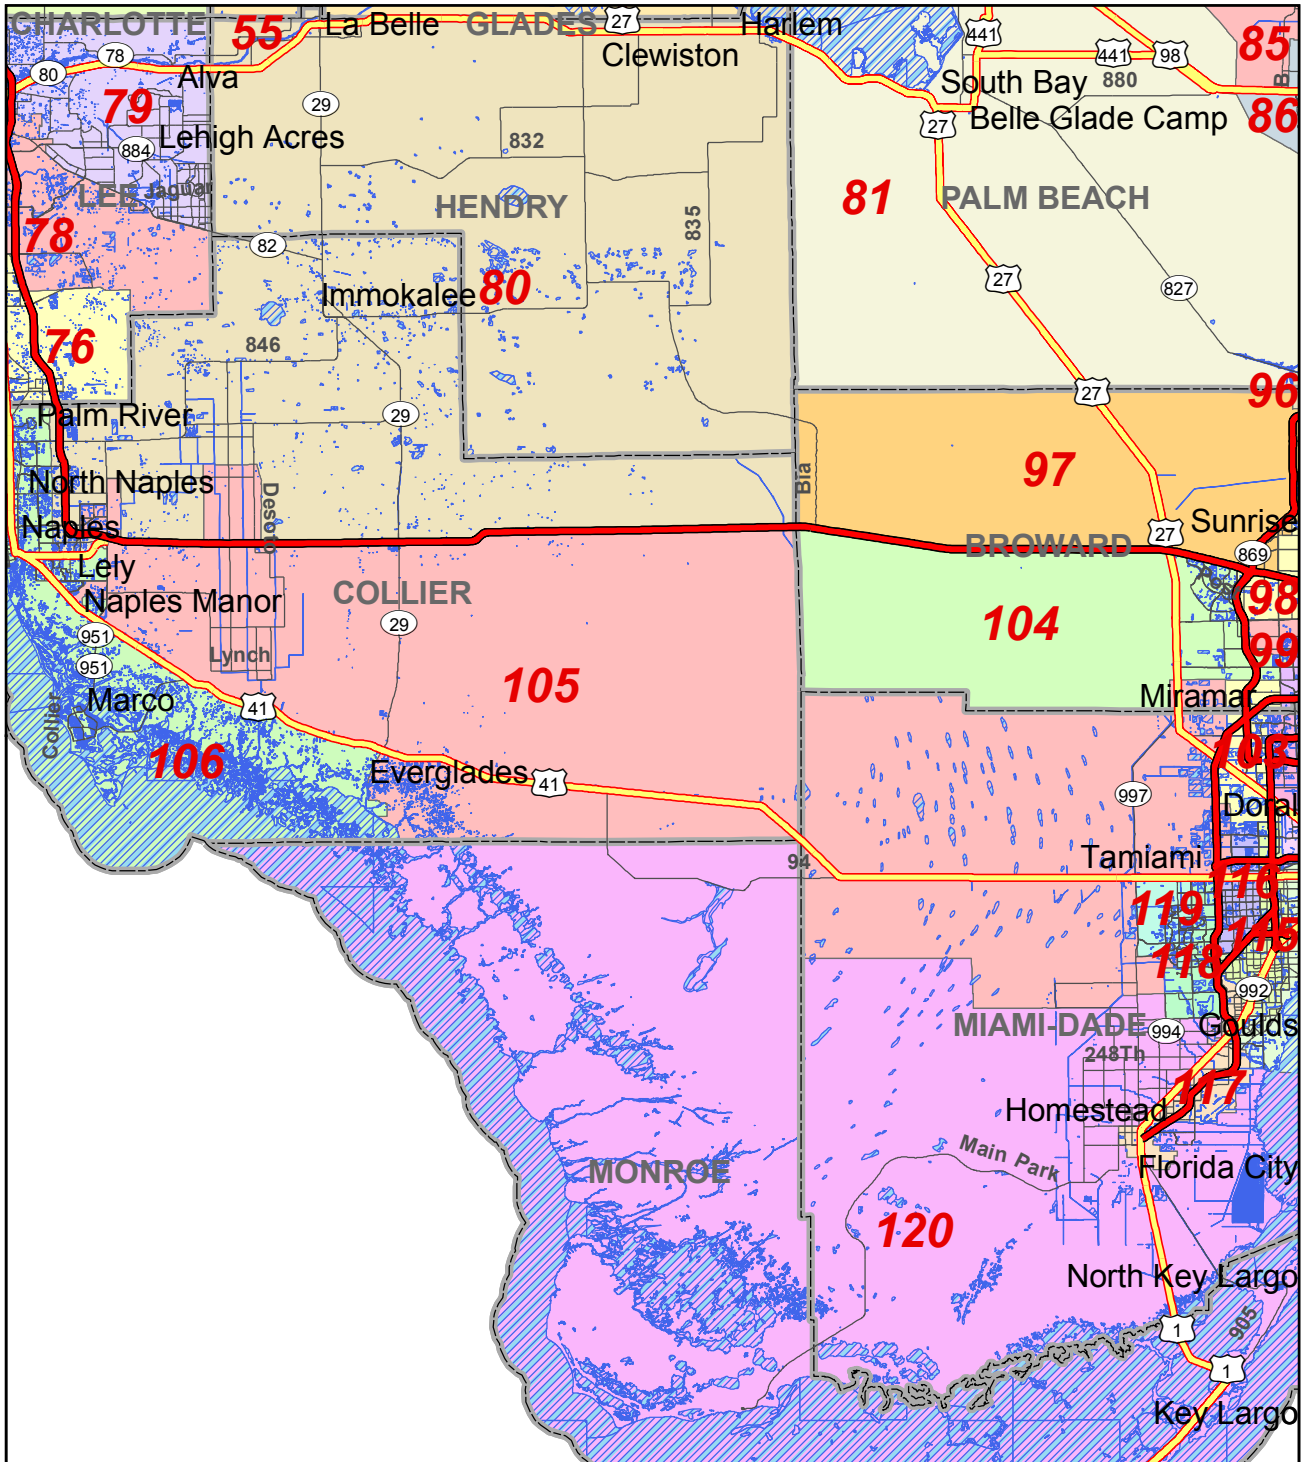

2012 State House District 105 and Surrounding Area

Florida Legislature Office of
Economic & Demographic Research
111 W. Madison St., Rm. 574
Tallahassee, FL 32399-1400
Phone: 850.487.1402
URL: edr.state.fl.us
October 2012

2012 State House Districts (H000H9049)

-  Limited Access Freeway
-  Highway
-  Local Road
-  County Boundary
-  Water Bodies
-  District 105 Boundary