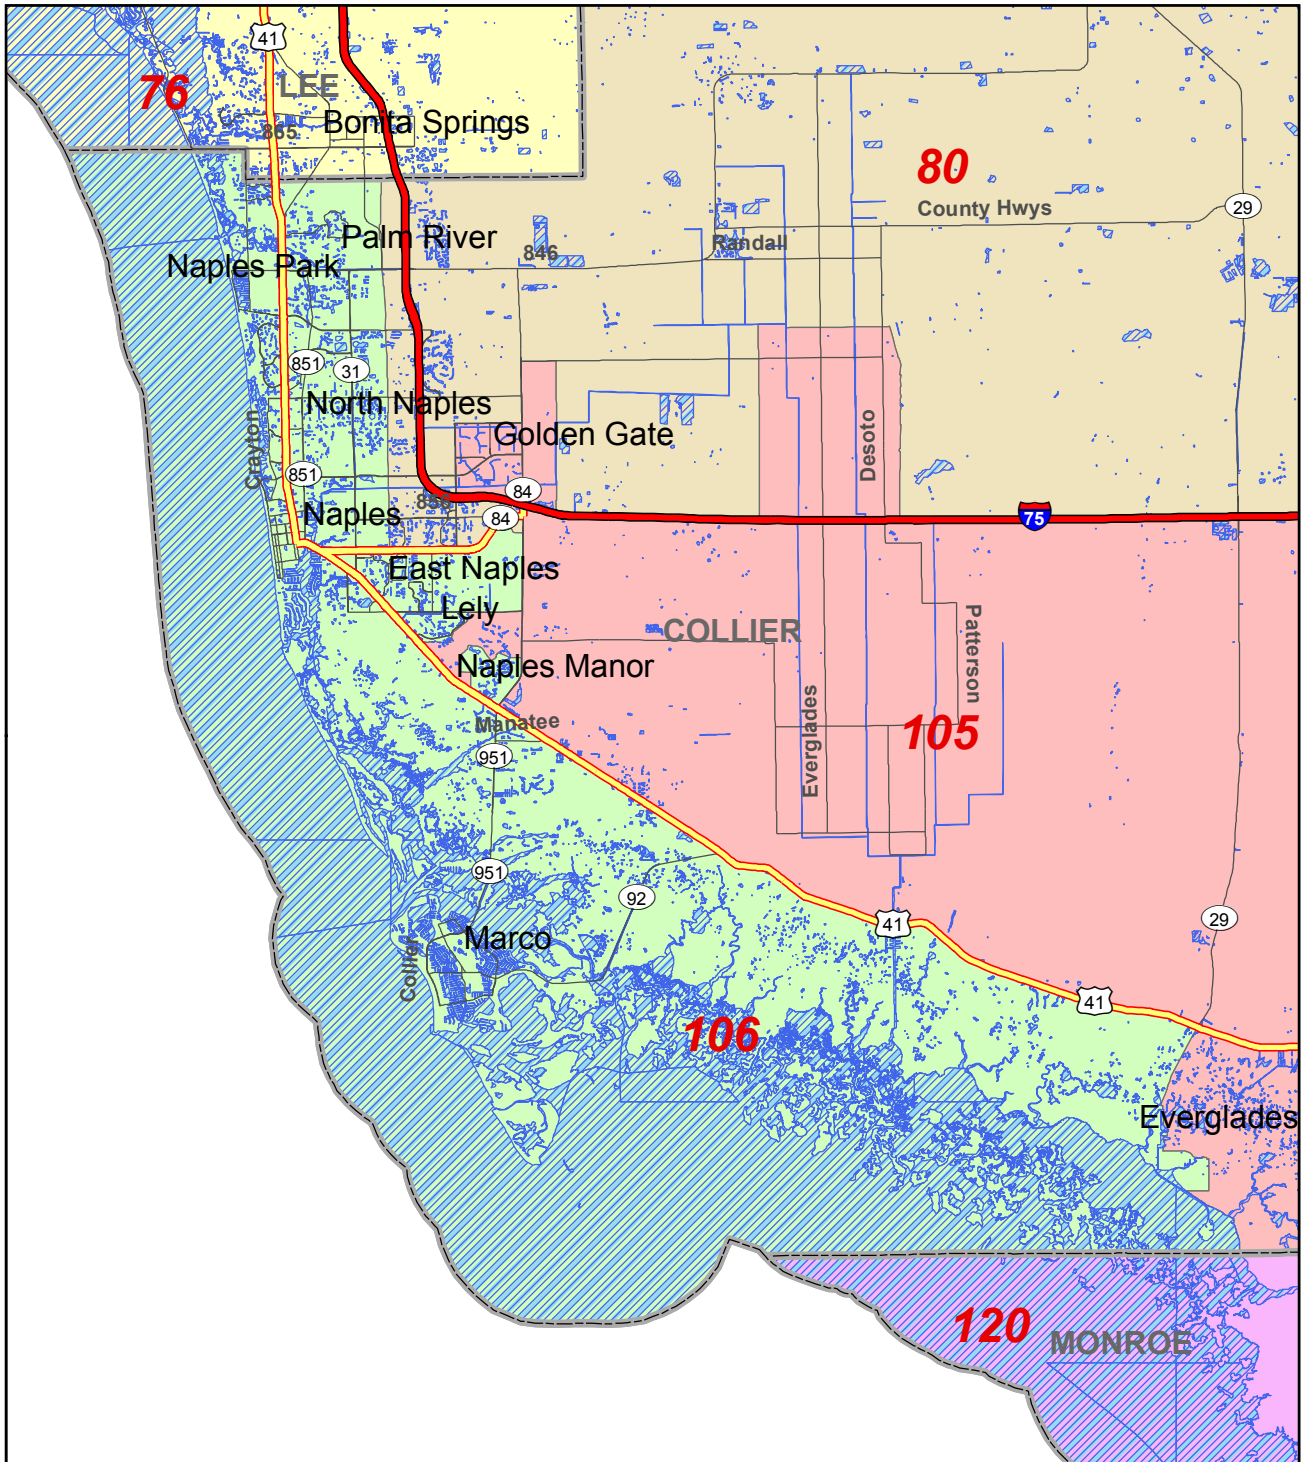

2012 State House District 106 and Surrounding Area

Florida Legislature Office of
Economic & Demographic Research
111 W. Madison St., Rm. 574
Tallahassee, FL 32399-1400
Phone: 850.487.1402
URL: edr.state.fl.us
October 2012

- Limited Access Freeway
- Highway
- Local Road
- County Boundary
- Water Bodies
- District 106 Boundary