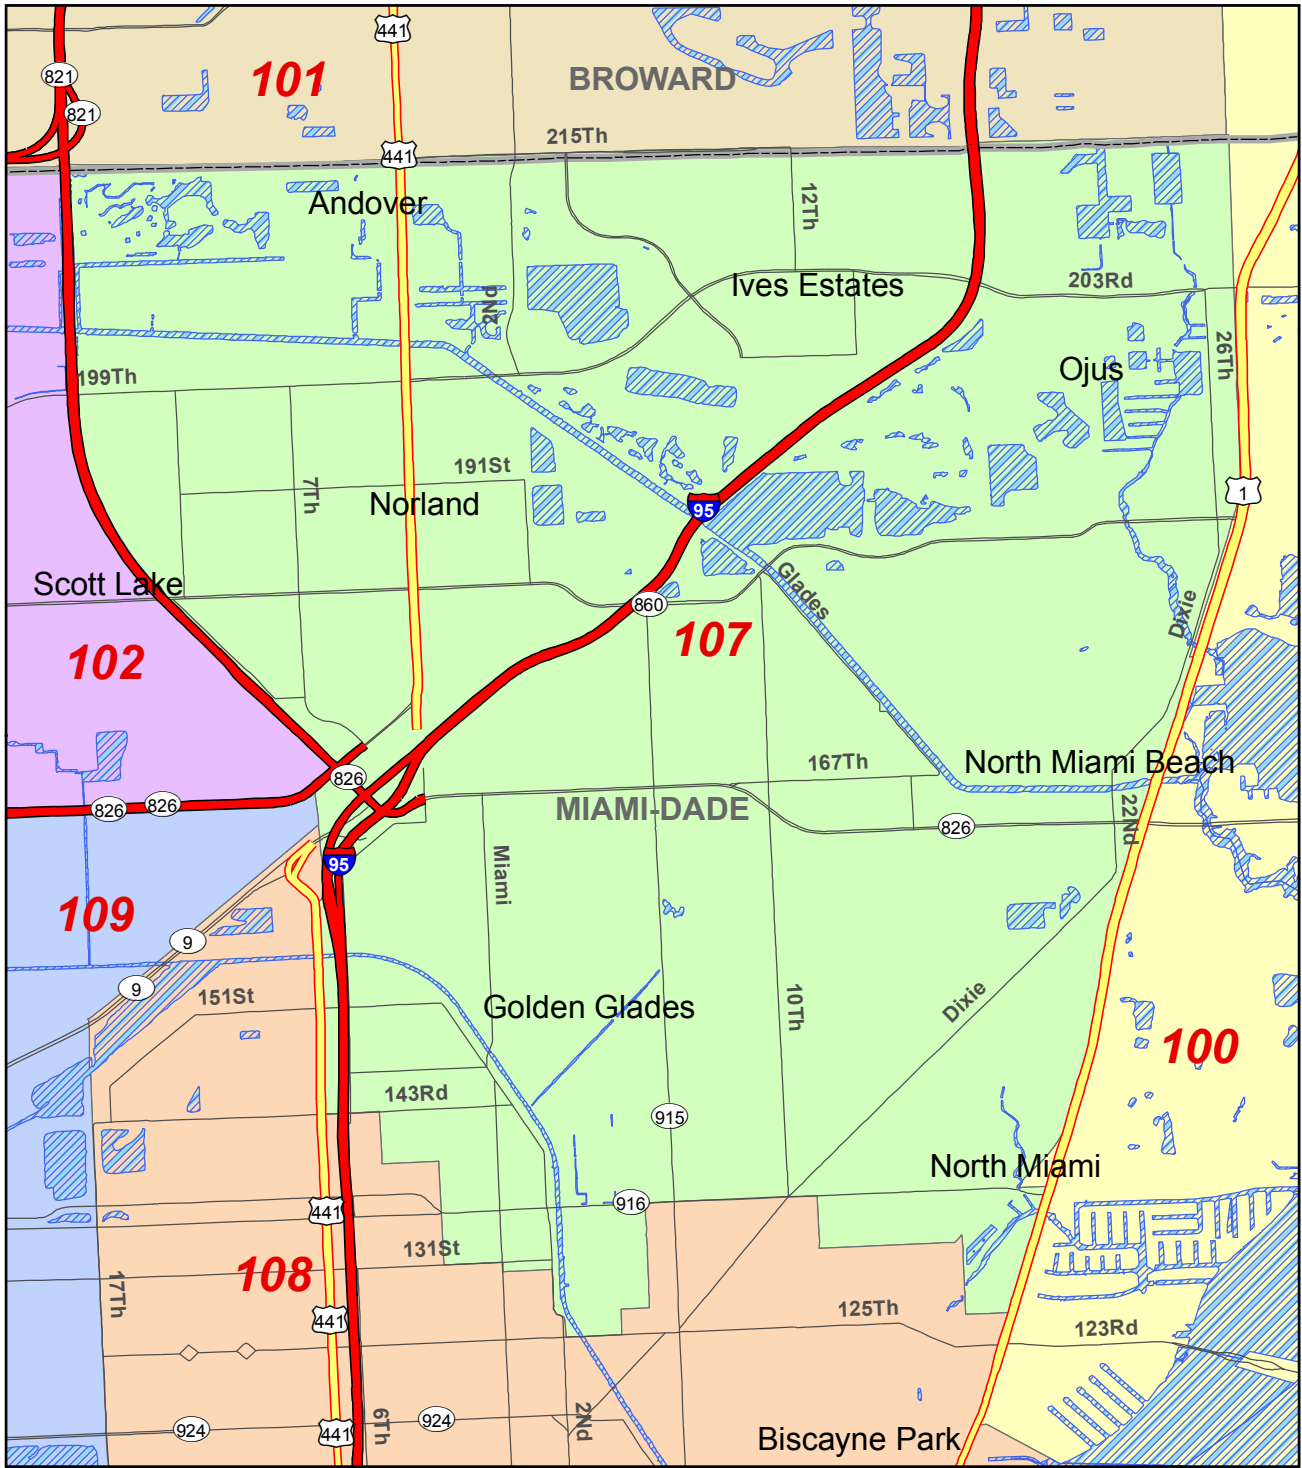

2012 State House District 107 and Surrounding Area

Florida Legislature Office of
Economic & Demographic Research
111 W. Madison St., Rm. 574
Tallahassee, FL 32399-1400
Phone: 850.487.1402
URL: edr.state.fl.us
October 2012

- Limited Access Freeway
- Highway
- Local Road
- County Boundary
- Water Bodies
- District 107 Boundary