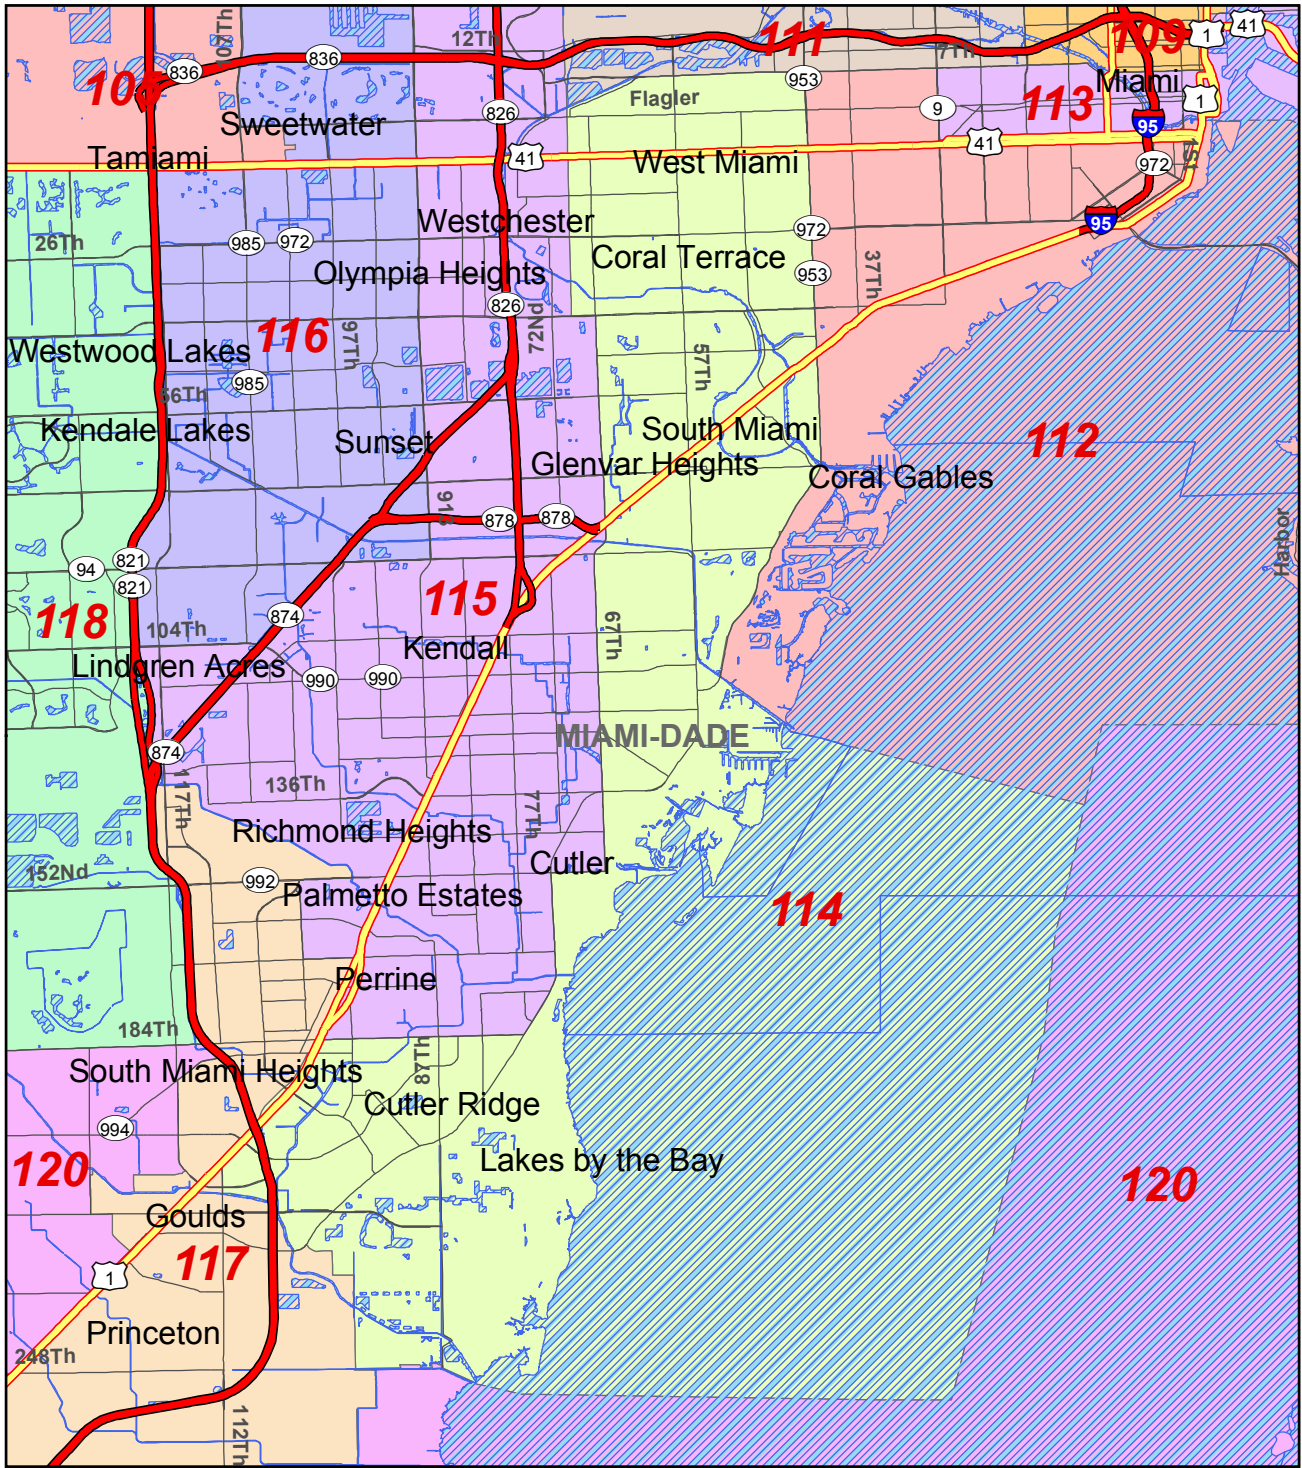

2012 State House District 114 and Surrounding Area

Florida Legislature Office of
Economic & Demographic Research
111 W. Madison St., Rm. 574
Tallahassee, FL 32399-1400
Phone: 850.487.1402
URL: edr.state.fl.us
October 2012

2012 State House Districts (H000H9049)

-  Limited Access Freeway
-  Highway
-  Local Road
-  County Boundary
-  Water Bodies
-  District 114 Boundary