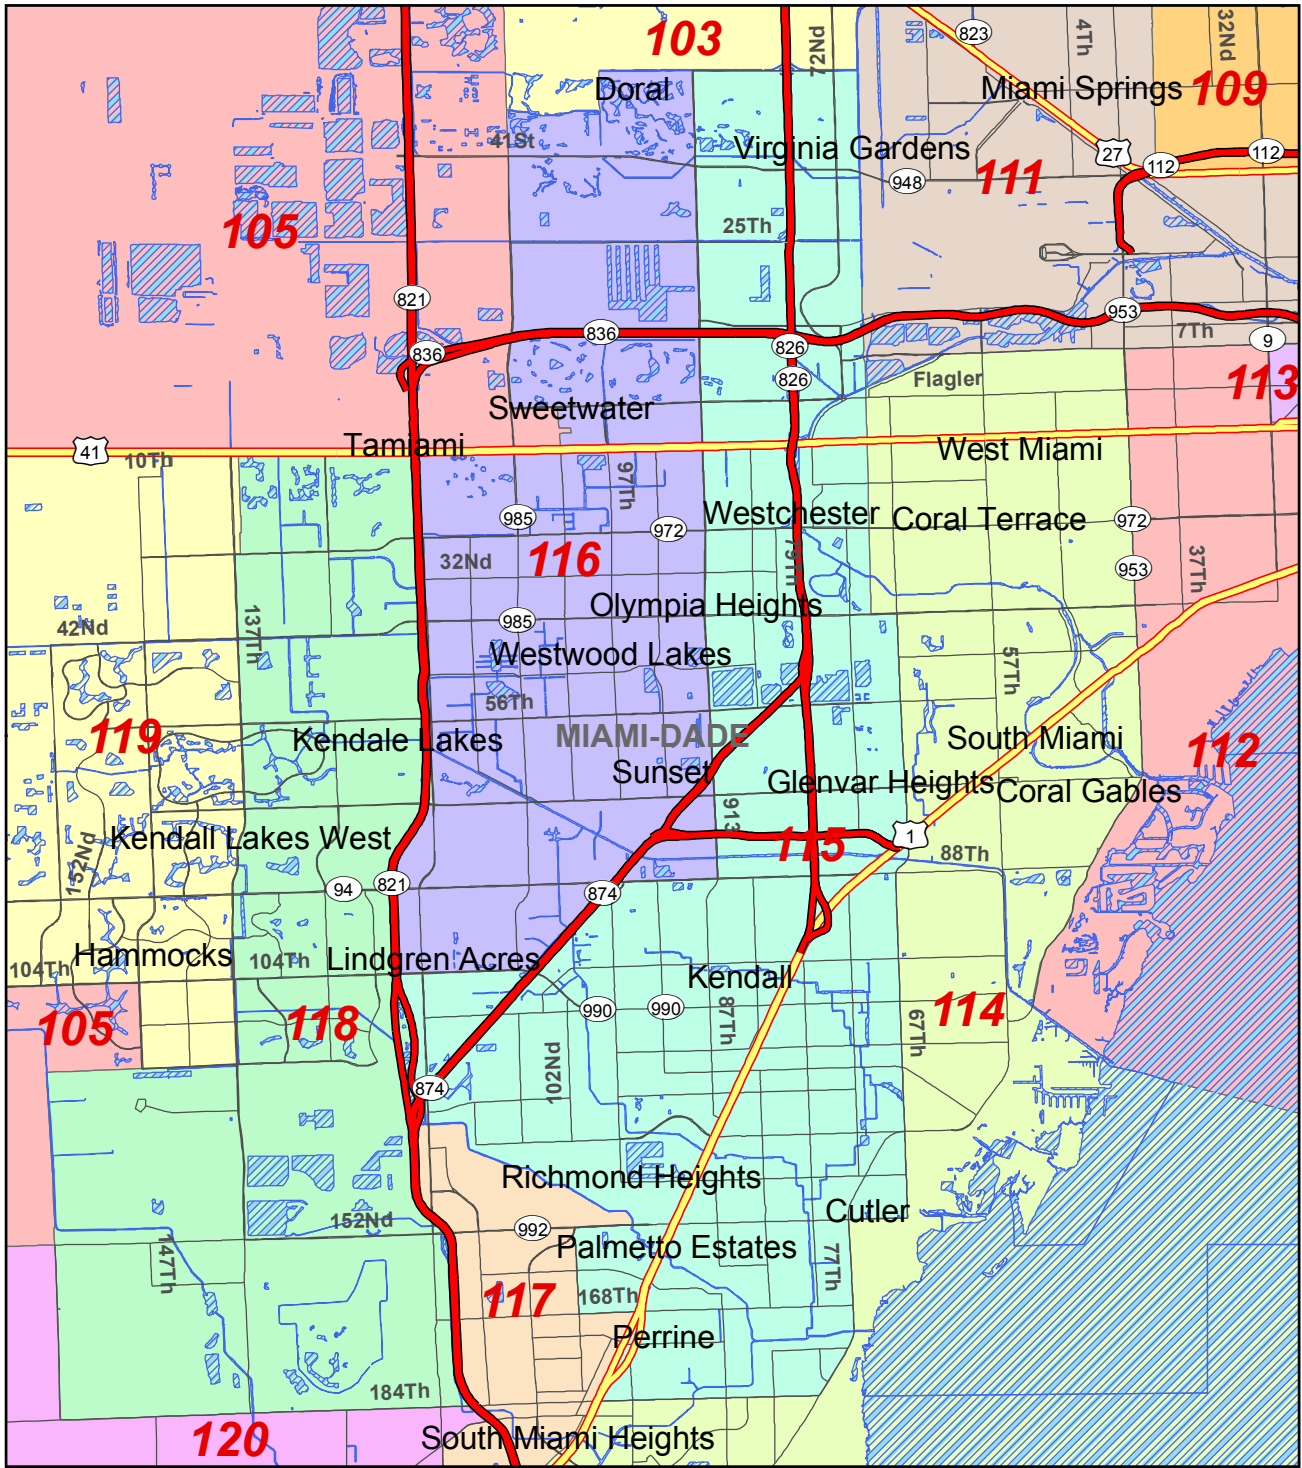

2012 State House District 115 and Surrounding Area

Florida Legislature Office of
Economic & Demographic Research
111 W. Madison St., Rm. 574
Tallahassee, FL 32399-1400
Phone: 850.487.1402
URL: edr.state.fl.us
October 2012

- Limited Access Freeway
- Highway
- Local Road
- County Boundary
- Water Bodies
- District 115 Boundary