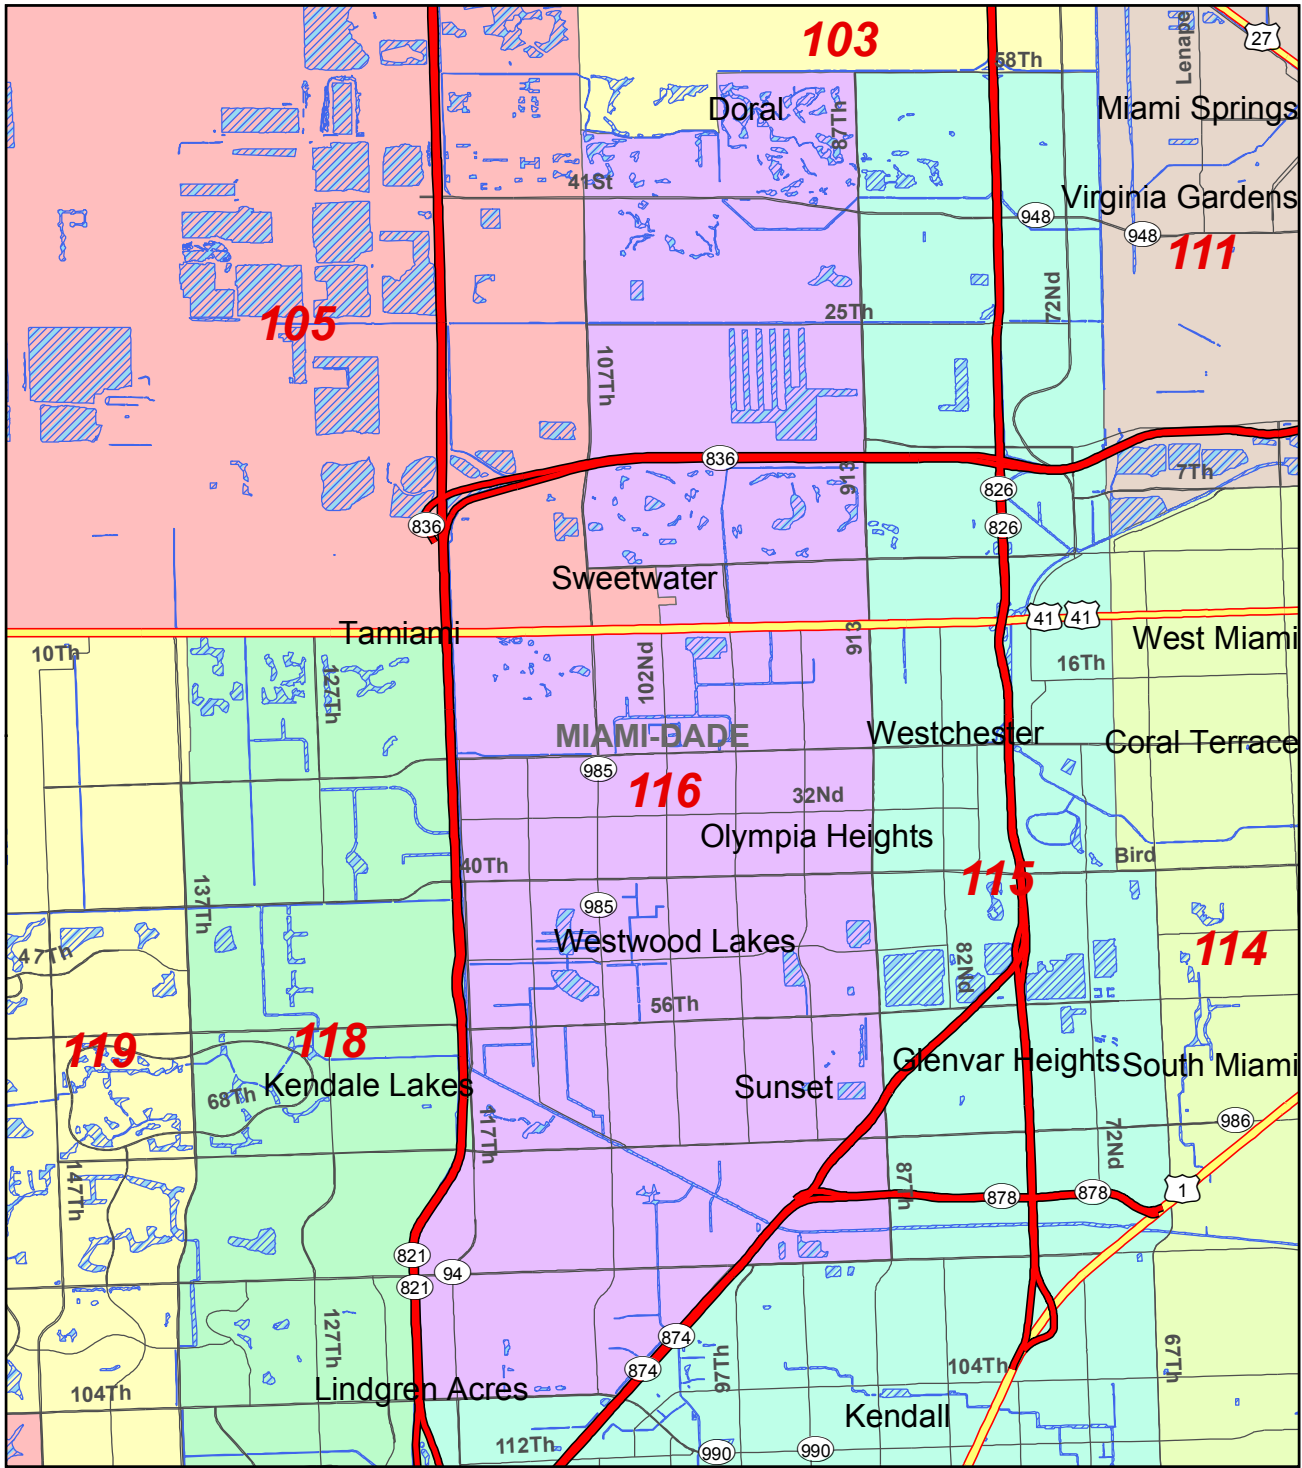

2012 State House District 116 and Surrounding Area

Florida Legislature Office of
Economic & Demographic Research
111 W. Madison St., Rm. 574
Tallahassee, FL 32399-1400
Phone: 850.487.1402
URL: edr.state.fl.us
October 2012

- Limited Access Freeway
- Highway
- Local Road
- County Boundary
- Water Bodies
- District 116 Boundary