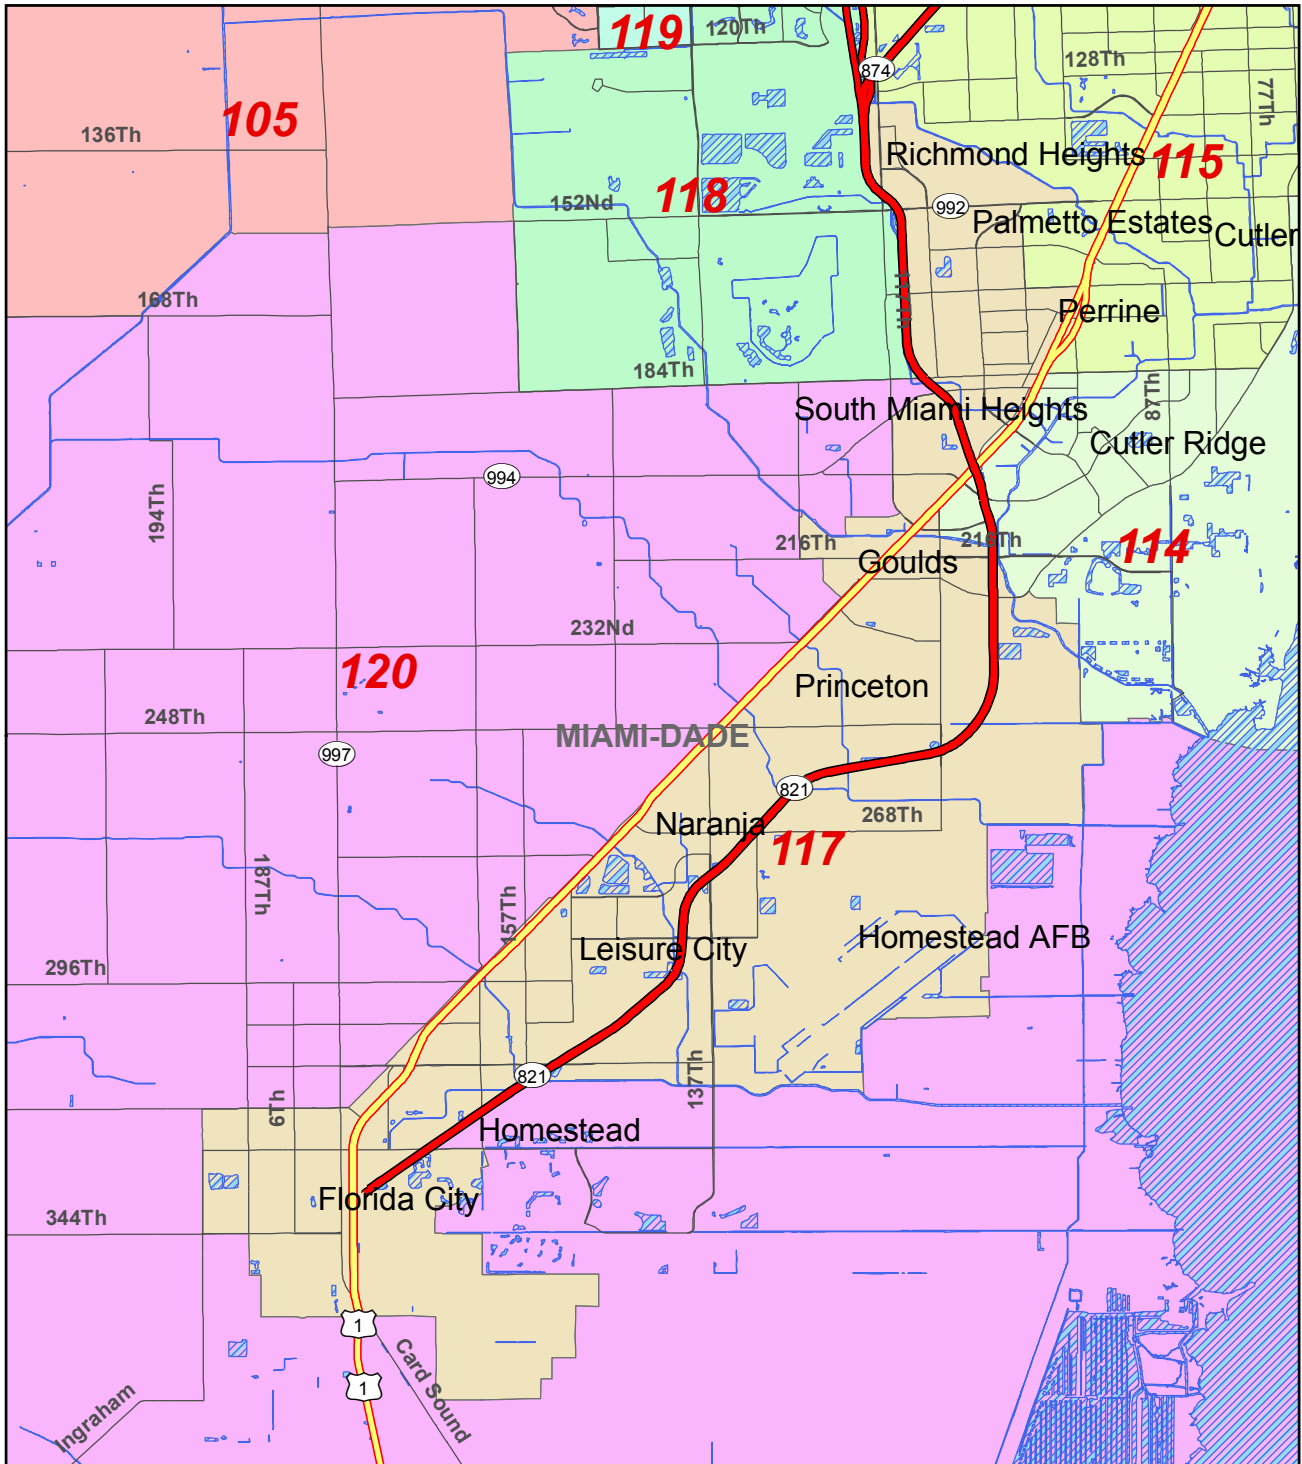

2012 State House District 117 and Surrounding Area

Florida Legislature Office of
Economic & Demographic Research
111 W. Madison St., Rm. 574
Tallahassee, FL 32399-1400
Phone: 850.487.1402
URL: edr.state.fl.us
October 2012

2012 State House Districts (H000H9049)

- Limited Access Freeway
- Highway
- Local Road
- County Boundary
- Water Bodies
- District 117 Boundary